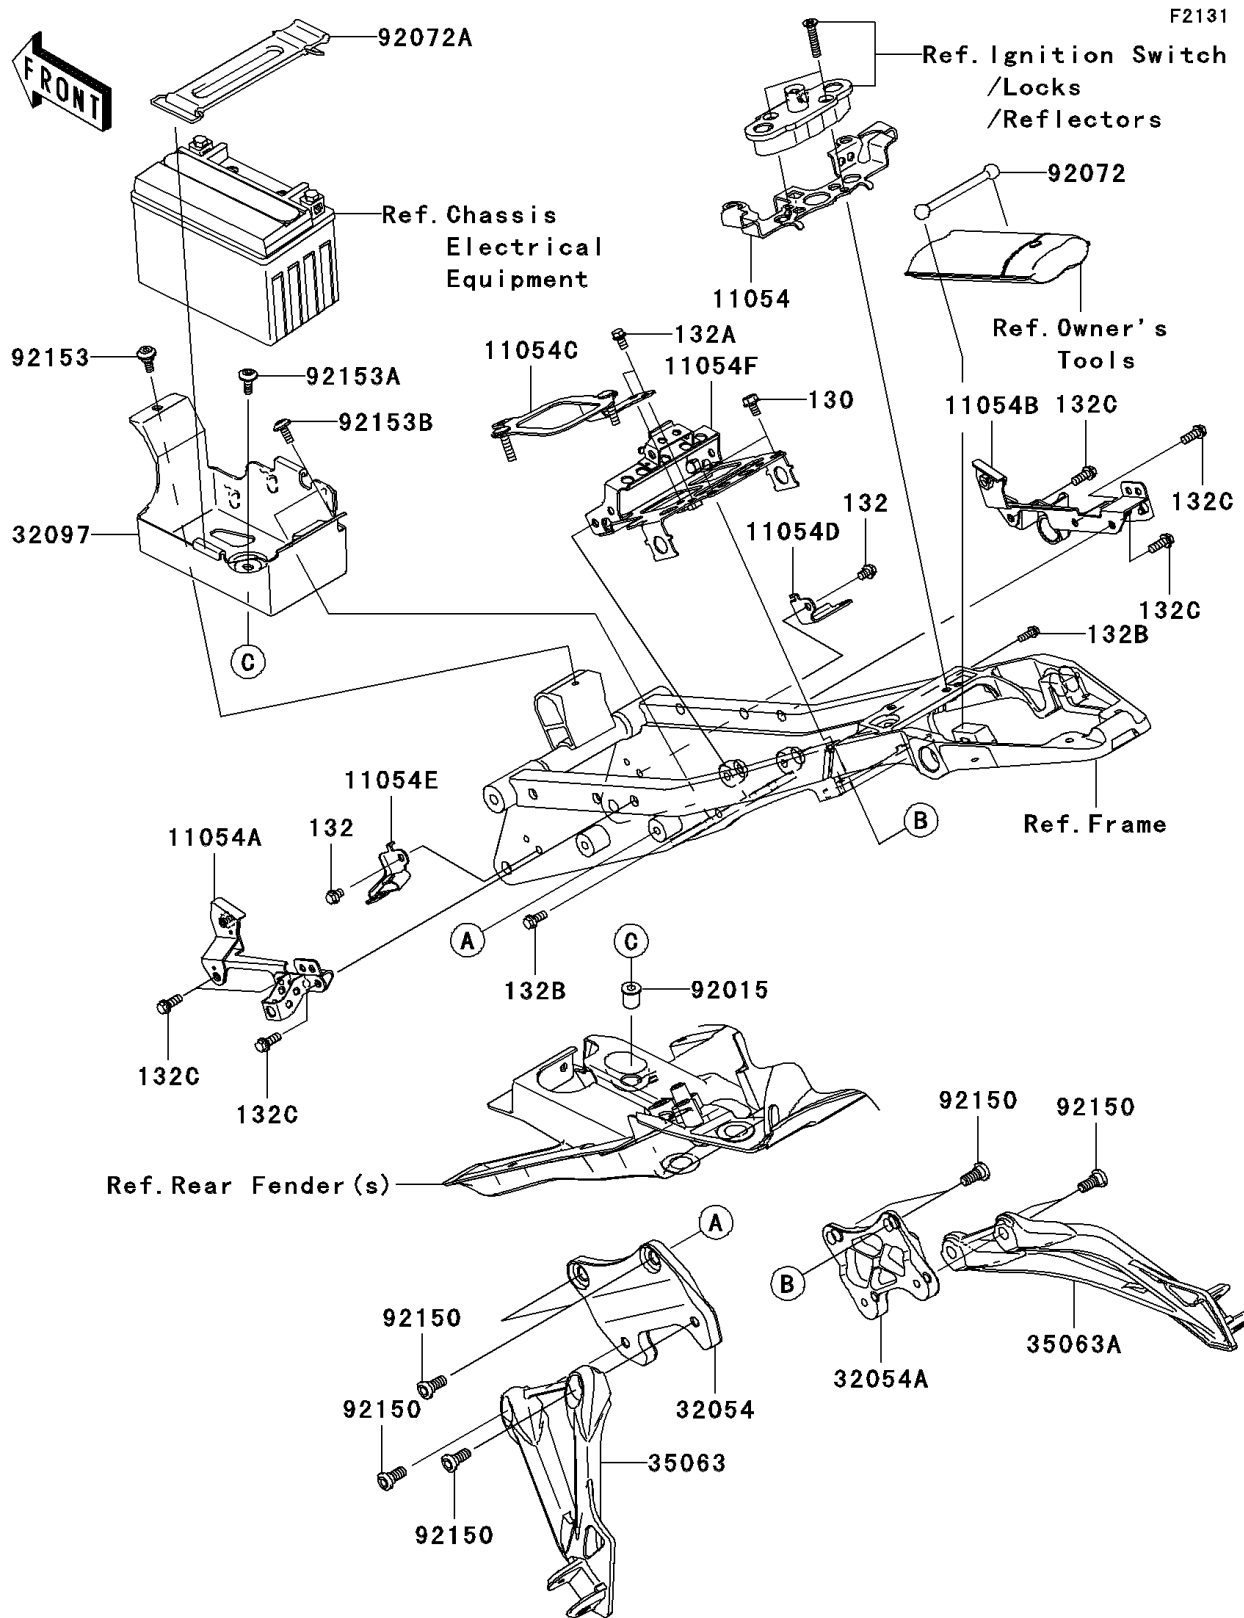

2007 Ninja® ZX™-6R PARTS DIAGRAM

Frame Fittings(Rear)

2007 Ninja® ZX™-6R PARTS LIST

Frame Fittings(Rear)

| ITEM NAME | PART NUMBER | QUANTITY |
|--|---------------|----------|
| BOLT-FLANGED,6X10 (Ref # 130) | 130BA0610 | 1 |
| BOLT-FLANGED-SMALL,6X8 (Ref # 132) | 132BA0608 | 1 |
| BOLT-FLANGED-SMALL,6X10 (Ref # 132A) | 132BA0610 | 1 |
| BOLT-FLANGED-SMALL,6X14 (Ref # 132B) | 132BA0614 | 1 |
| BOLT-FLANGED-SMALL,6X16 (Ref # 132C) | 132BA0616 | 1 |
| BRACKET,HELMET HOLDER (Ref # 11054) | 11054-1421 | 1 |
| BRACKET,SEAT,LH (Ref # 11054A) | 11054-1477 | 1 |
| BRACKET,SEAT,RH (Ref # 11054B) | 11054-1480 | 1 |
| BRACKET,MOTOR (Ref # 11054C) | 11054-1483 | 1 |
| BRACKET,RR FENDER,FR,RH (Ref # 11054D) | 11054-1519 | 1 |
| BRACKET,FUEL PUMP COUPLER (Ref # 11054E) | 11054-1770 | 1 |
| BRACKET,ECU (Ref # 11054F) | 11054-1841 | 1 |
| BRACKET-STEP,RR,LH (Ref # 32054) | 32054-0034 | 1 |
| BRACKET-STEP,RR,RH (Ref # 32054A) | 32054-0035 | 1 |
| CASE-BATTERY (Ref # 32097) | 32097-0025 | 1 |
| STAY,RR,LH,F.BLACK (Ref # 35063) | 35063-0144-W9 | 1 |
| STAY,RR,RH,F.BLACK (Ref # 35063A) | 35063-0145-W9 | 1 |
| NUT (Ref # 92015) | 92015-1700 | 1 |
| BAND,TOOL (Ref # 92072) | 92072-0078 | 1 |
| BAND,L=150 (Ref # 92072A) | 92072-1338 | 1 |
| BOLT,SOCKET,8X20 (Ref # 92150) | 92150-1760 | 1 |
| BOLT,SOCKET,6MM (Ref # 92153) | 92153-0489 | 1 |
| BOLT,SOCKET,6X16 (Ref # 92153A) | 92153-1526 | 1 |
| BOLT,SOCKET,6X14 (Ref # 92153B) | 92153-1612 | 1 |