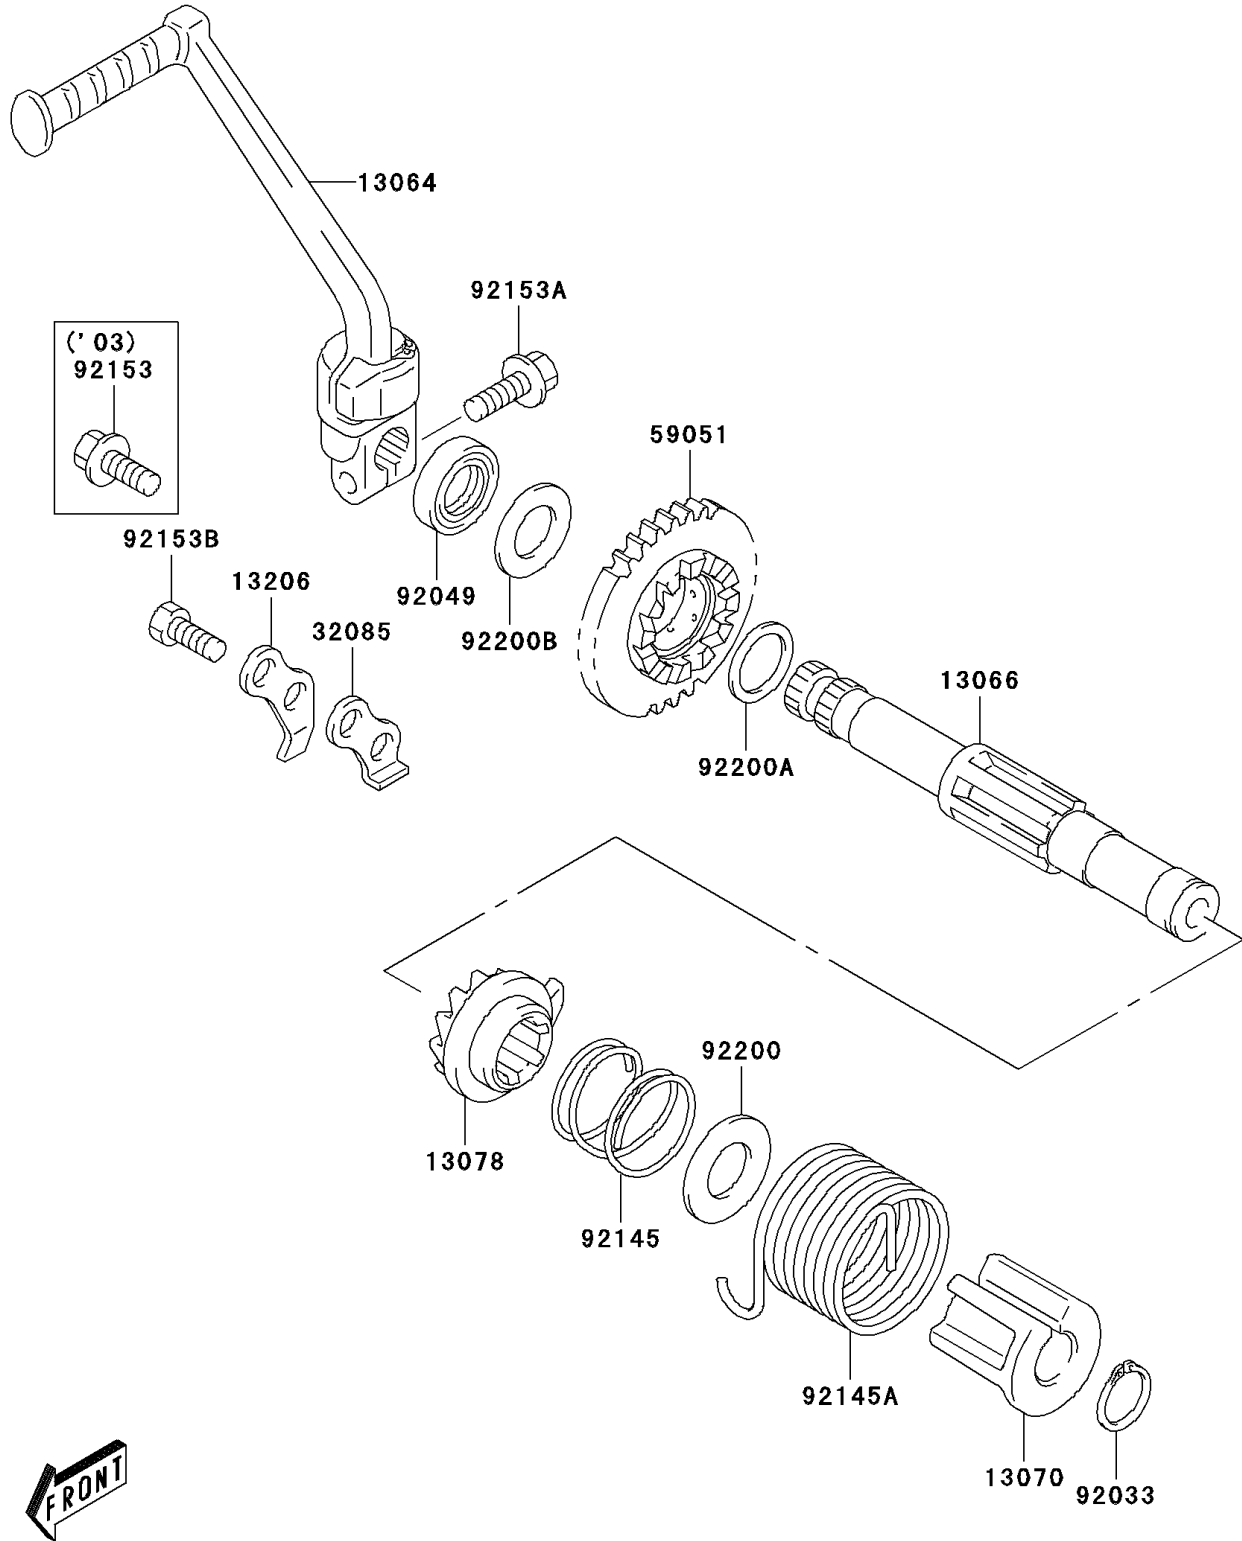

2005 KLX125 PARTS DIAGRAM

Kickstarter Mechanism

E1340

2005 KLX125 PARTS LIST

Kickstarter Mechanism

ITEM NAME	PART NUMBER	QUANTITY
LEVER-ASSY-KICK (Ref # 13064)	13064-S002	1
SHAFT-KICK (Ref # 13066)	13066-S001	1
GUIDE,KICK STARTER SHAFT (Ref # 13070)	13070-S006	1
RATCHET,KICK (Ref # 13078)	13078-S001	1
GUIDE-KICK,KICK STARTER (Ref # 13206)	13206-S001	1
STOPPER (Ref # 32085)	32085-S003	1
GEAR-SPUR,KICK STARTER DRIVE (Ref # 59051)	59051-S002	1
RING-SNAP (Ref # 92033)	92033-S034	1
SEAL-OIL (Ref # 92049)	92049-S023	1
SPRING (Ref # 92145)	92145-S042	1
SPRING (Ref # 92145A)	92145-S045	1
BOLT (Ref # 92153A)	92153-S142	1
BOLT (Ref # 92153B)	92153-S185	2
WASHER (Ref # 92200)	92200-S054	1
WASHER (Ref # 92200A)	92200-S063	1
WASHER,16X30X1 (Ref # 92200B)	92200-S073	1