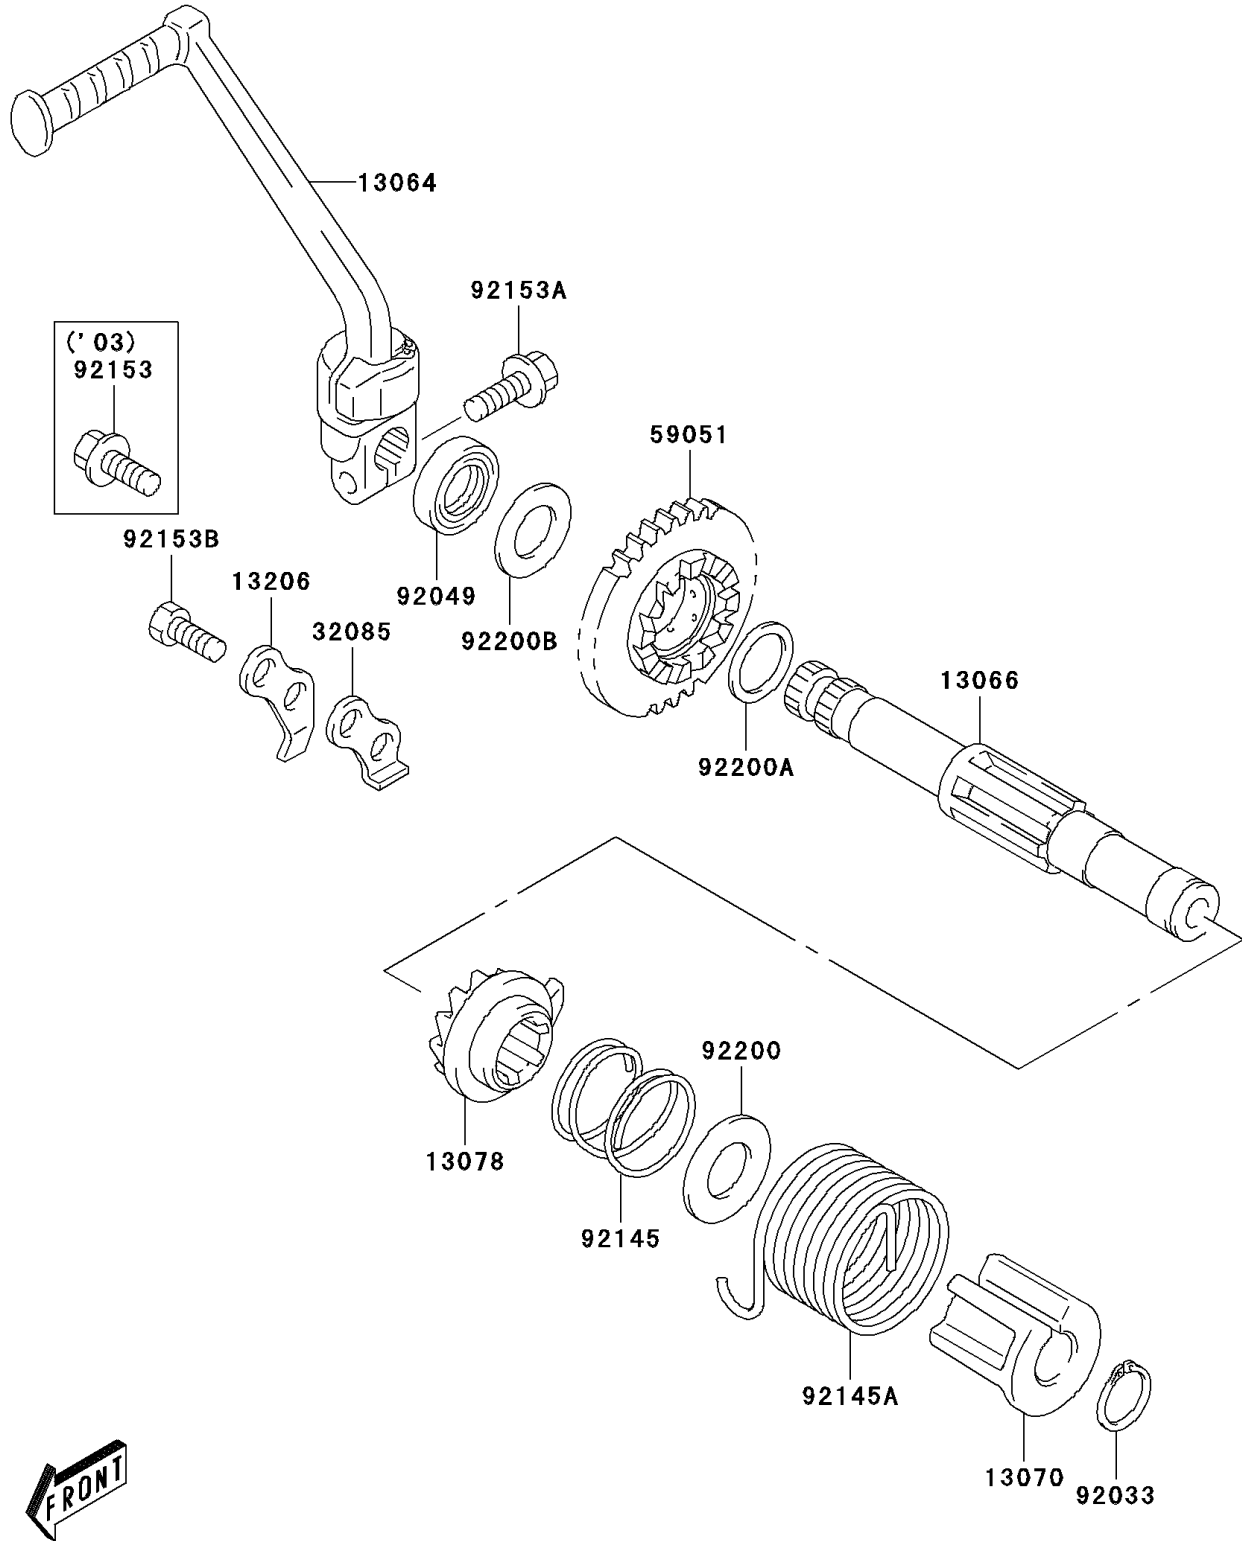

2004 KLX125 PARTS DIAGRAM

Kickstarter Mechanism

E1340