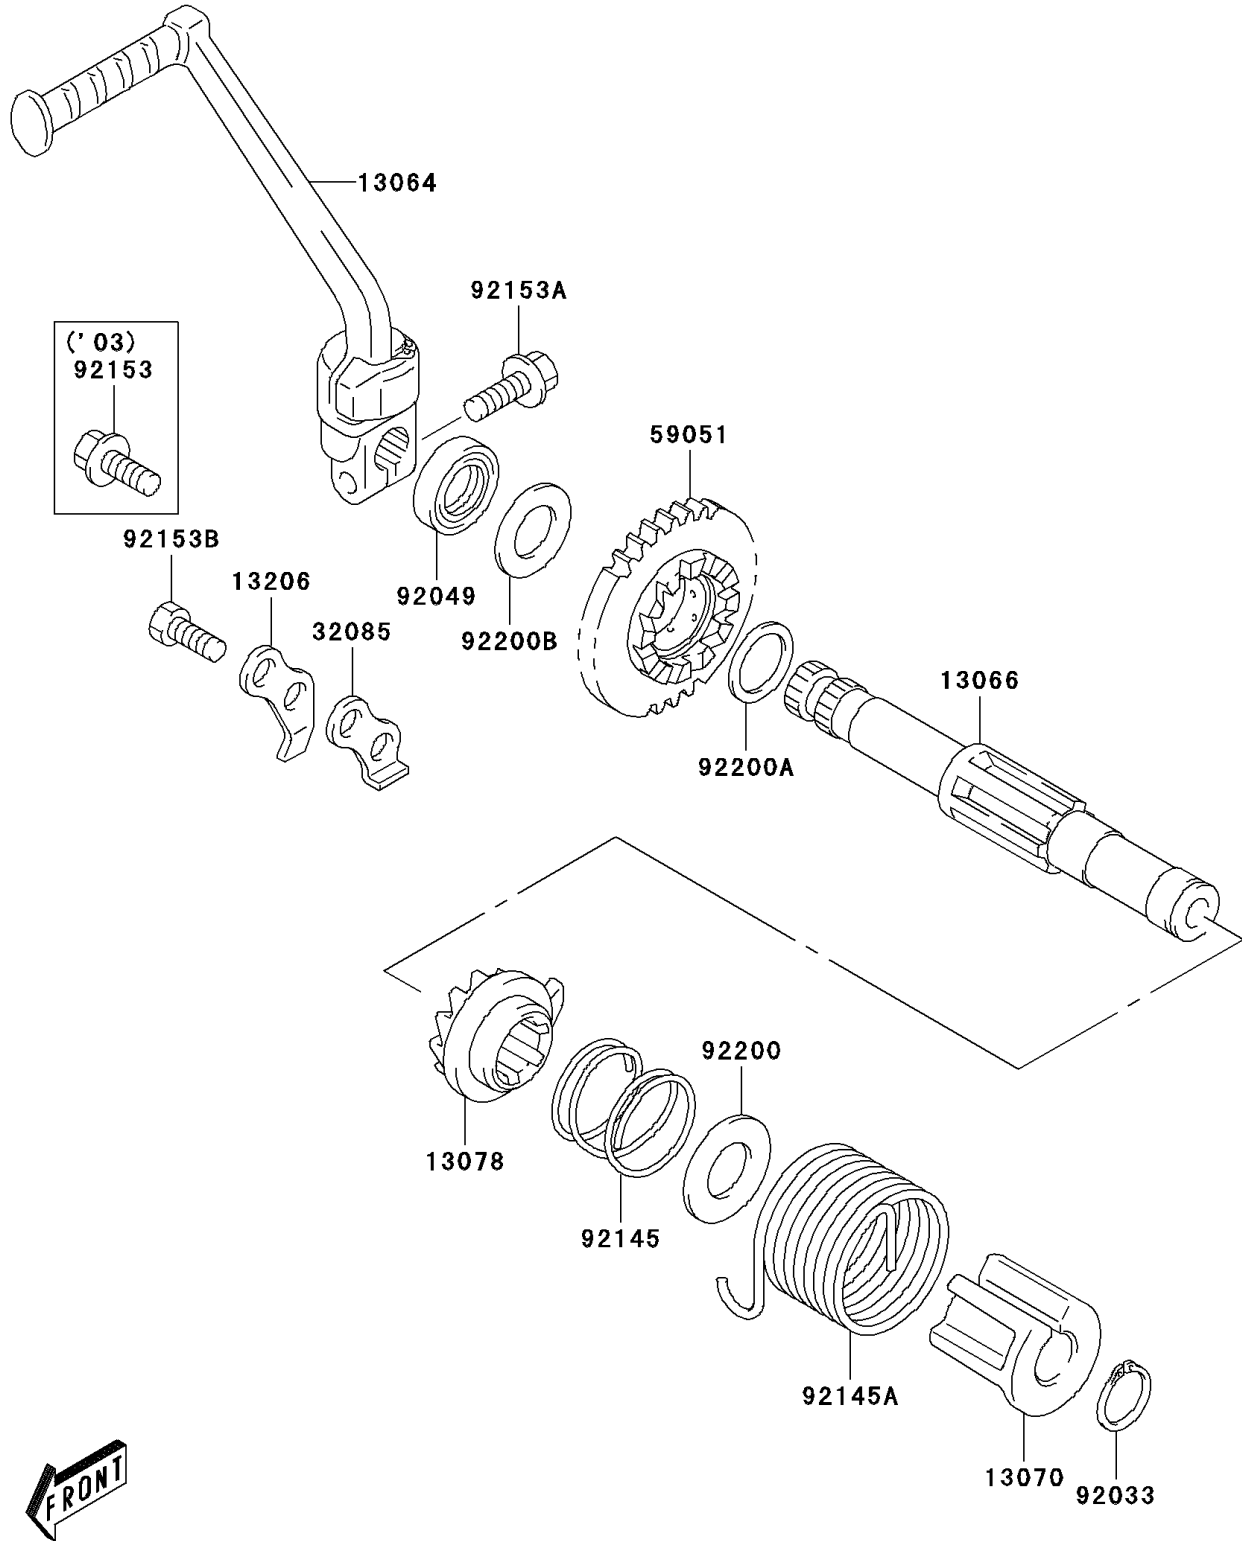

# 2004 KLX125 PARTS DIAGRAM

## 2004 KLX125 PARTS LIST

### Kickstarter Mechanism

ITEM NAME	PART NUMBER	QUANTITY
LEVER-ASSY-KICK (Ref # 13064)	13064-S002	1
SHAFT-KICK (Ref # 13066)	13066-S001	1
GUIDE,KICK STARTER SHAFT (Ref # 13070)	13070-S006	1
RATCHET,KICK (Ref # 13078)	13078-S001	1
GUIDE-KICK,KICK STARTER (Ref # 13206)	13206-S001	1
STOPPER (Ref # 32085)	32085-S003	1
GEAR-SPUR,KICK STARTER DRIVE (Ref # 59051)	59051-S002	1
RING-SNAP (Ref # 92033)	92033-S034	1
SEAL-OIL (Ref # 92049)	92049-S023	1
SPRING (Ref # 92145)	92145-S042	1
SPRING (Ref # 92145A)	92145-S045	1
BOLT (Ref # 92153A)	92153-S142	1
BOLT (Ref # 92153B)	92153-S185	2
WASHER (Ref # 92200)	92200-S054	1
WASHER (Ref # 92200A)	92200-S063	1
WASHER,16X30X1 (Ref # 92200B)	92200-S073	1