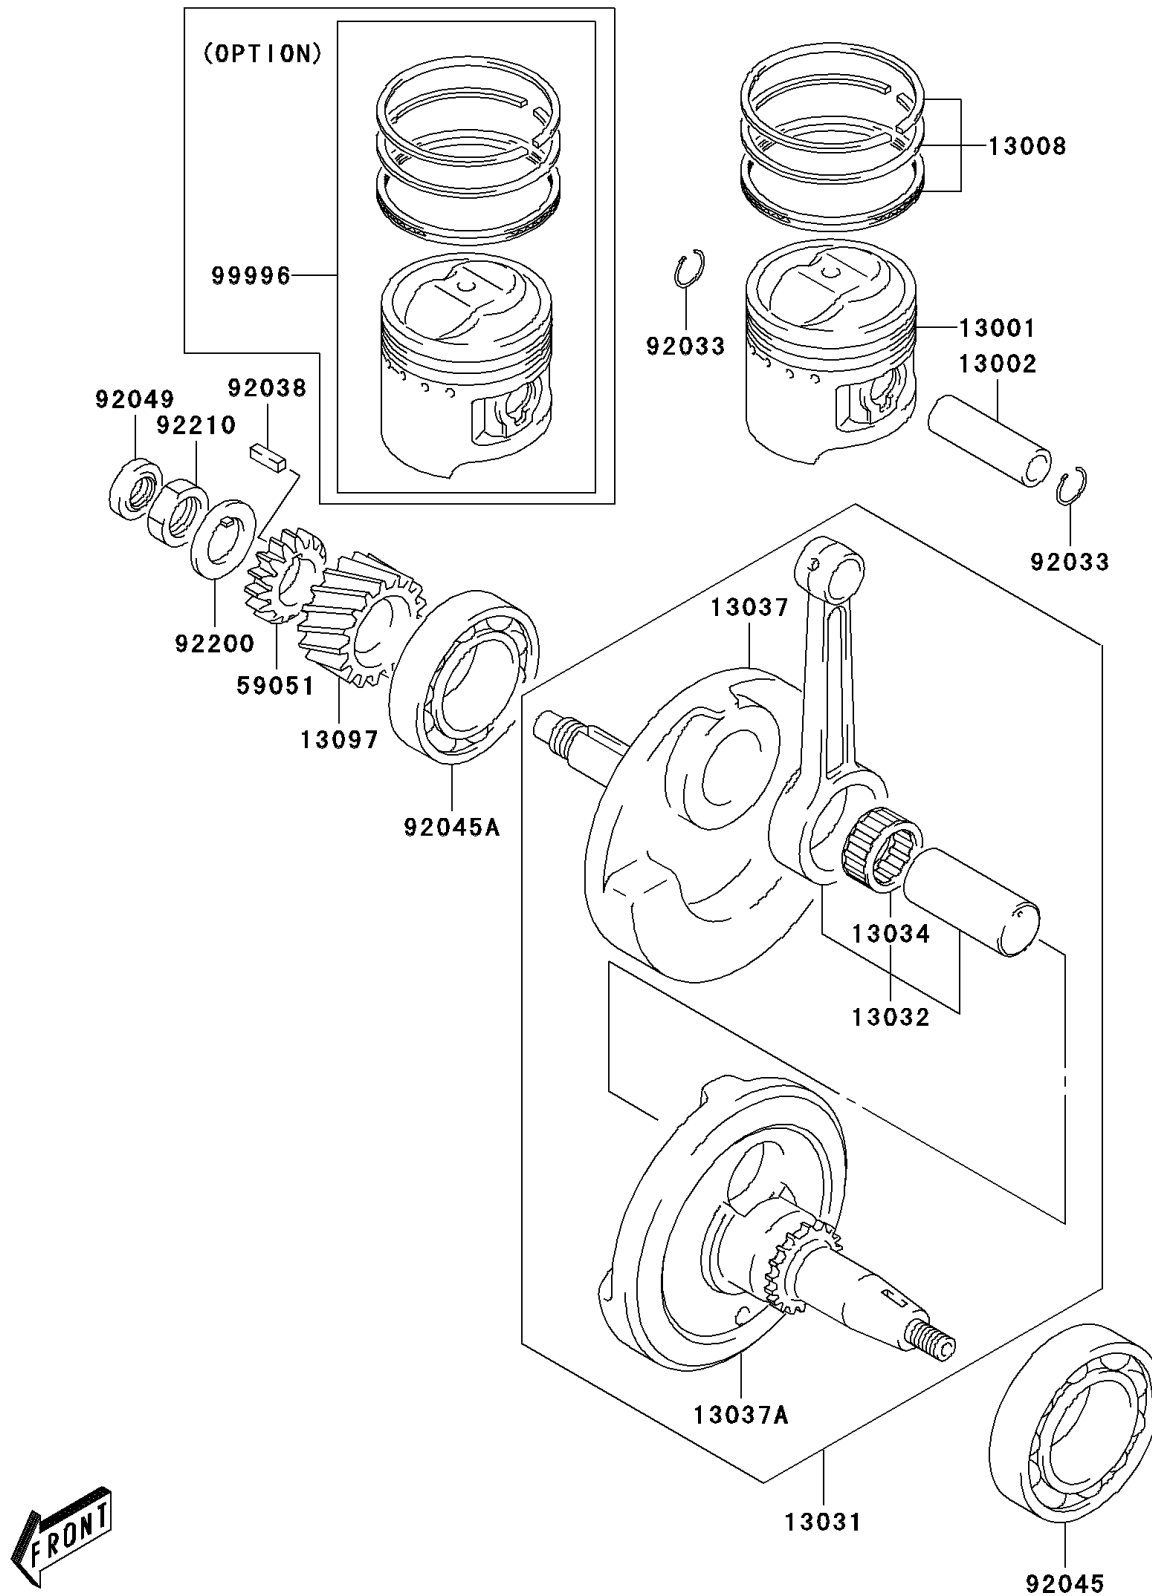

2005 KLX125 PARTS DIAGRAM

Crankshaft/Piston(s)

E1320

2005 KLX125 PARTS LIST

Crankshaft/Piston(s)

ITEM NAME	PART NUMBER	QUANTITY
PISTON-ENGINE (Ref # 13001)	13001-S003	1
PIN-PISTON (Ref # 13002)	13002-S003	1
RING-SET-PISTON (Ref # 13008)	13008-S003	1
CRANKSHAFT-COMP (Ref # 13031)	13031-S003	1
ROD-CONNECTING (Ref # 13032)	13032-S003	1
BEARING-BIG END,28X36X15.8 (Ref # 13034)	13034-S003	1
CRANKSHAFT,RH (Ref # 13037)	13037-S005	1
CRANKSHAFT,LH (Ref # 13037A)	13037-S006	1
GEAR-PRIMARY SPUR (Ref # 13097)	13097-S003	1
GEAR-SPUR,OIL PUMP DRIVE (Ref # 59051)	59051-S001	1
RING-SNAP (Ref # 92033)	92033-S022	1
KEY,PRIMARY DRIVE (Ref # 92038)	92038-S003	1
BEARING-BALL,35X72X17 (Ref # 92045)	92045-S010	1
BEARING-BALL,28X68X18 (Ref # 92045A)	92045-S026	1
SEAL-OIL,12X21X7 (Ref # 92049)	92049-S001	1
WASHER (Ref # 92200)	92200-S058	1
NUT (Ref # 92210)	92210-S048	1
KIT,PISTON O/S 0.50 (Ref # 99996)	99996-S007	1