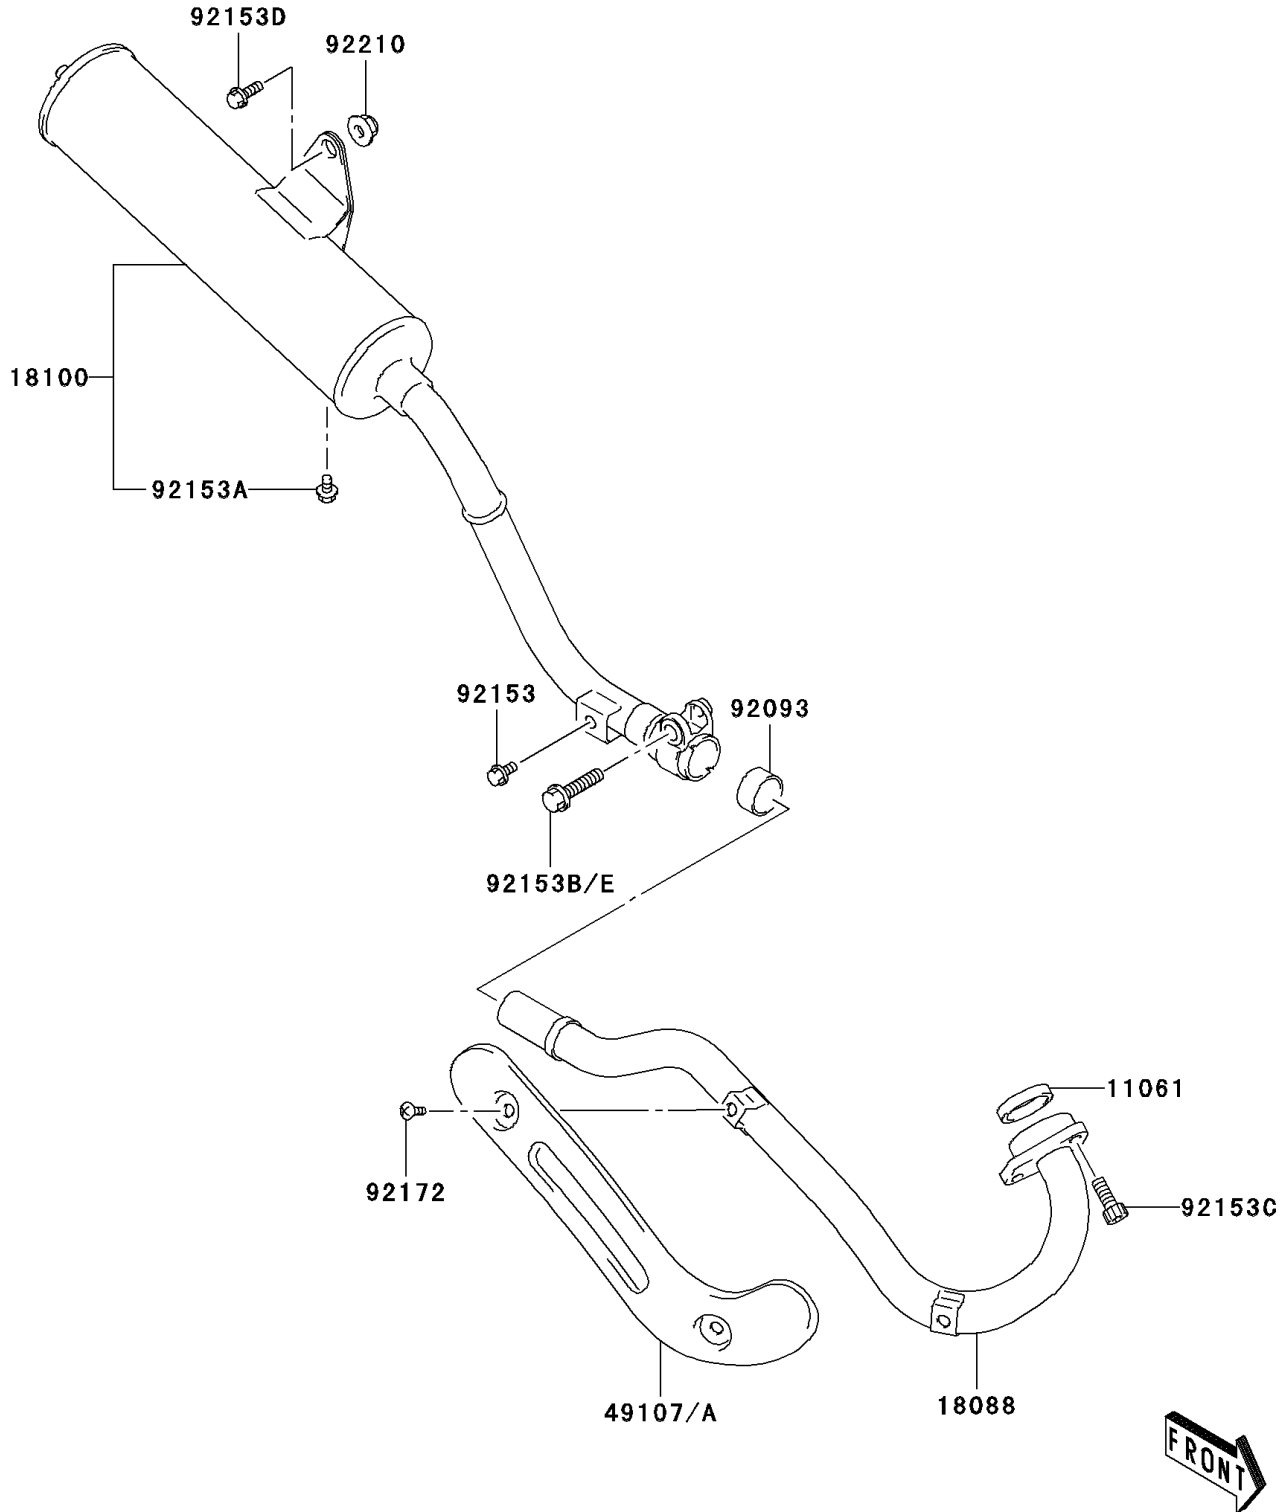

# 2005 KLX125 PARTS DIAGRAM

Muffler(s)

E1140

## 2005 KLX125 PARTS LIST

Muffler(s)

| ITEM NAME                         | PART NUMBER | QUANTITY |
|-----------------------------------|-------------|----------|
| GASKET,EXHAUST PIPE (Ref # 11061) | 11061-S028  | 1        |
| PIPE-EXHAUST (Ref # 18088)        | 18088-S003  | 1        |
| BODY-ASSY-MUFFLER (Ref # 18100)   | 18100-S002  | 1        |
| COVER-EXHAUST PIPE (Ref # 49107A) | 49107-S010  | 1        |
| SEAL (Ref # 92093)                | 92093-S007  | 1        |
| BOLT (Ref # 92153)                | 92153-S015  | 1        |
| BOLT (Ref # 92153A)               | 92153-S017  | 1        |
| BOLT (Ref # 92153C)               | 92153-S134  | 2        |
| BOLT,8X23 (Ref # 92153D)          | 92153-S149  | 1        |
| BOLT (Ref # 92153E)               | 92153-S372  | 1        |
| SCREW,6X10 (Ref # 92172)          | 92172-S094  | 2        |
| NUT (Ref # 92210)                 | 92210-S029  | 1        |