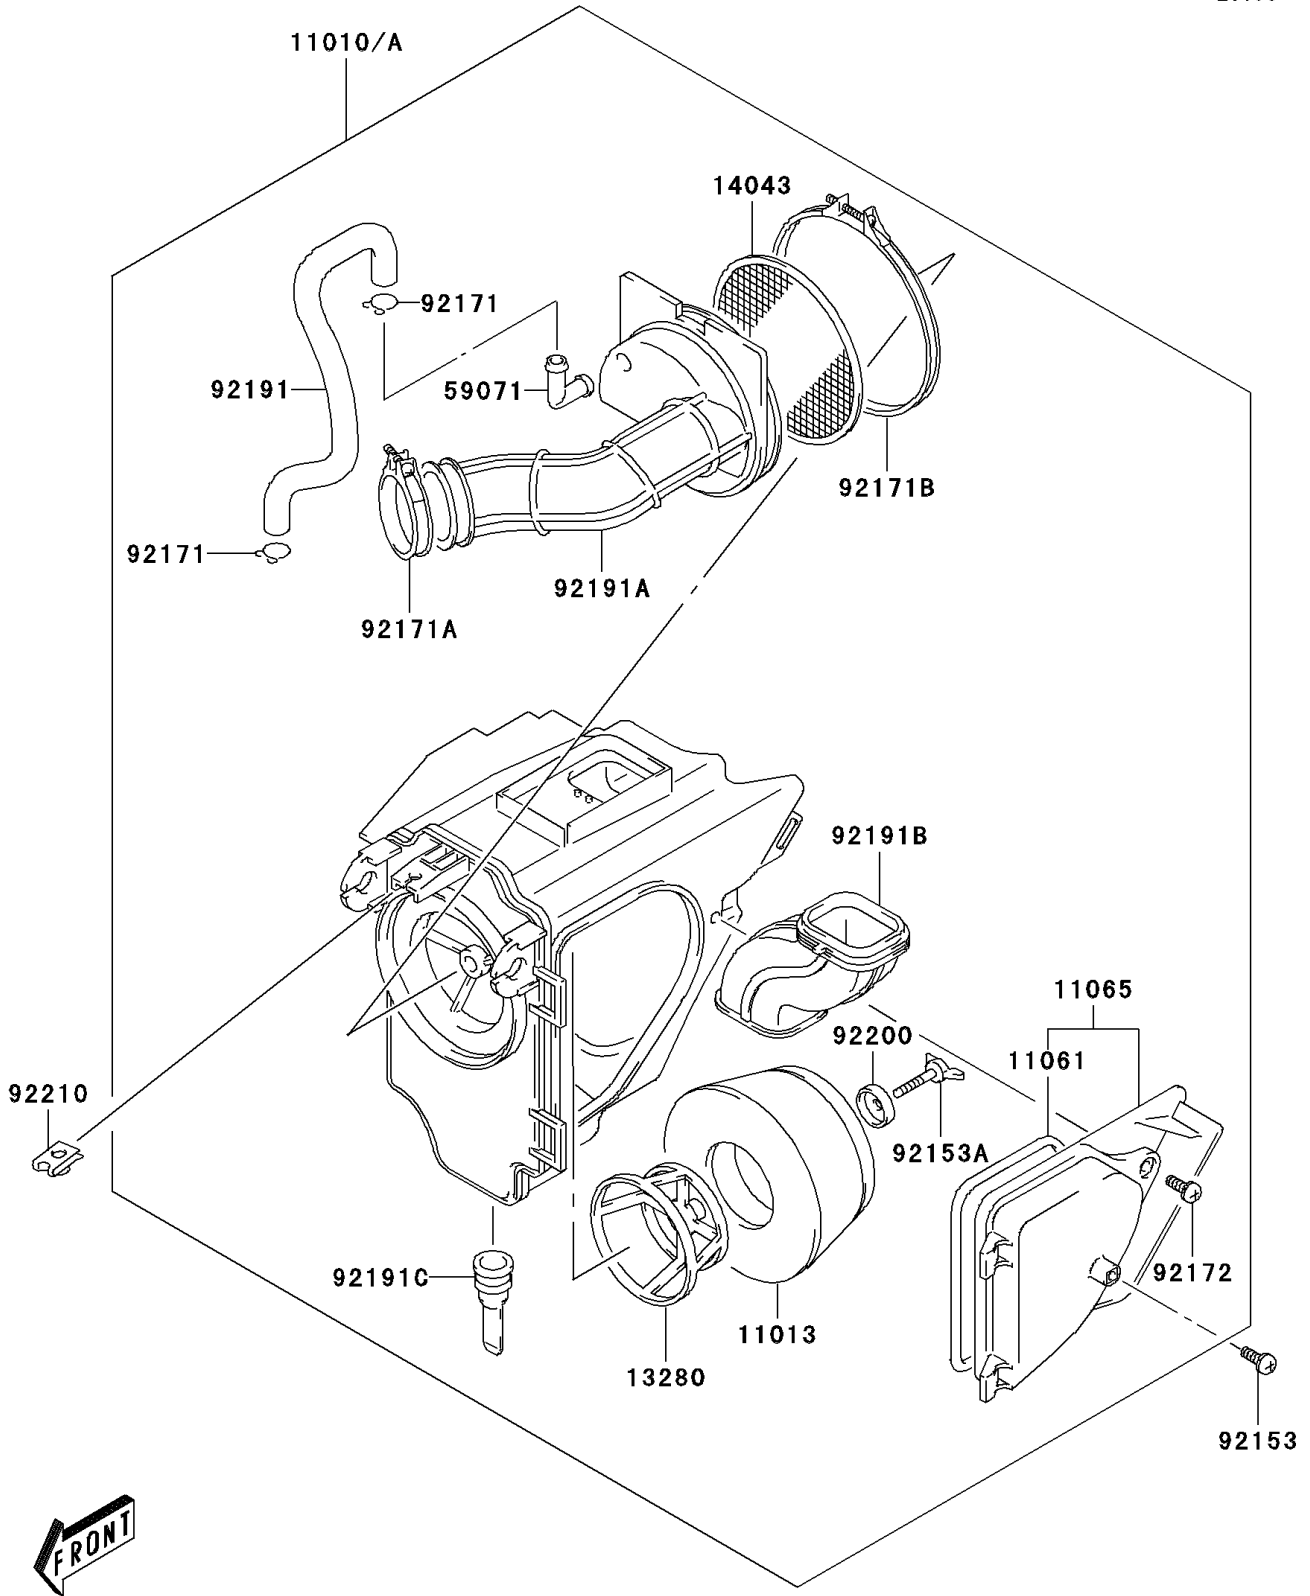

2005 KLX125 PARTS DIAGRAM

Air Cleaner

E1130

2005 KLX125 PARTS LIST

Air Cleaner

ITEM NAME	PART NUMBER	QUANTITY
FILTER-ASSY-AIR (Ref # 11010A)	11010-S007	1
ELEMENT-AIR FILTER (Ref # 11013)	11013-S004	1
GASKET (Ref # 11061)	11061-S039	1
CAP,AIR CLEANER (Ref # 11065)	11065-S033	1
HOLDER,FILTER (Ref # 13280)	13280-S014	1
FILTER (Ref # 14043)	14043-S003	1
JOINT (Ref # 59071)	59071-S003	1
BOLT (Ref # 92153)	92153-S011	1
BOLT (Ref # 92153A)	92153-S165	1
CLAMP (Ref # 92171)	92171-S006	2
CLAMP (Ref # 92171A)	92171-S009	1
CLAMP,OUTLET TUBE (Ref # 92171B)	92171-S054	1
SCREW (Ref # 92172)	92172-S163	1
TUBE,BREATHER (Ref # 92191)	92191-S030	1
TUBE,OUTLET (Ref # 92191A)	92191-S032	1
TUBE,INLET (Ref # 92191B)	92191-S033	1
TUBE,DRAIN (Ref # 92191C)	92191-S043	1
WASHER (Ref # 92200)	92200-S076	1
NUT (Ref # 92210)	92210-S050	1