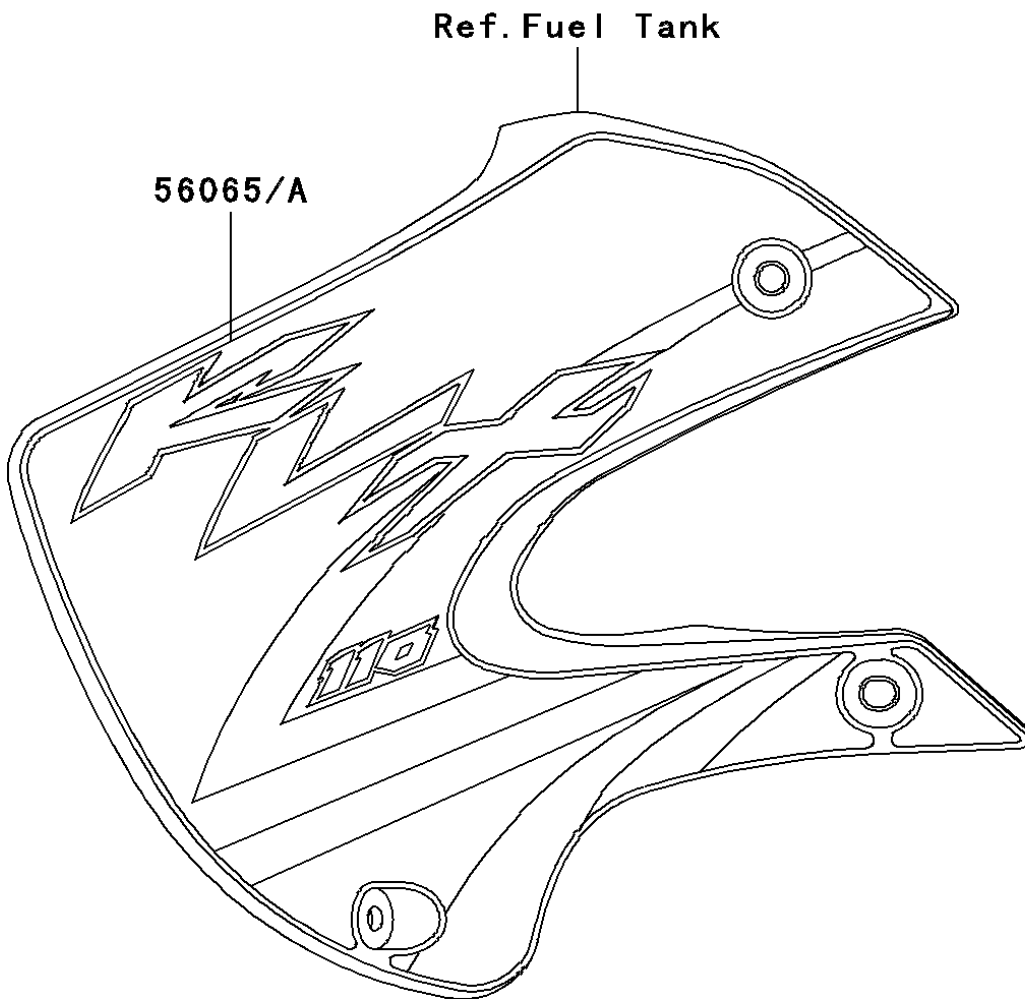

2002 KLX110 PARTS DIAGRAM

Decals(A1)

F2861

2002 KLX110 PARTS LIST

Decals(A1)

ITEM NAME	PART NUMBER	QUANTITY
PATTERN,SHROUD,LH (Ref # 56065)	56065-1695	1
PATTERN,SHROUD,RH (Ref # 56065A)	56065-1696	1