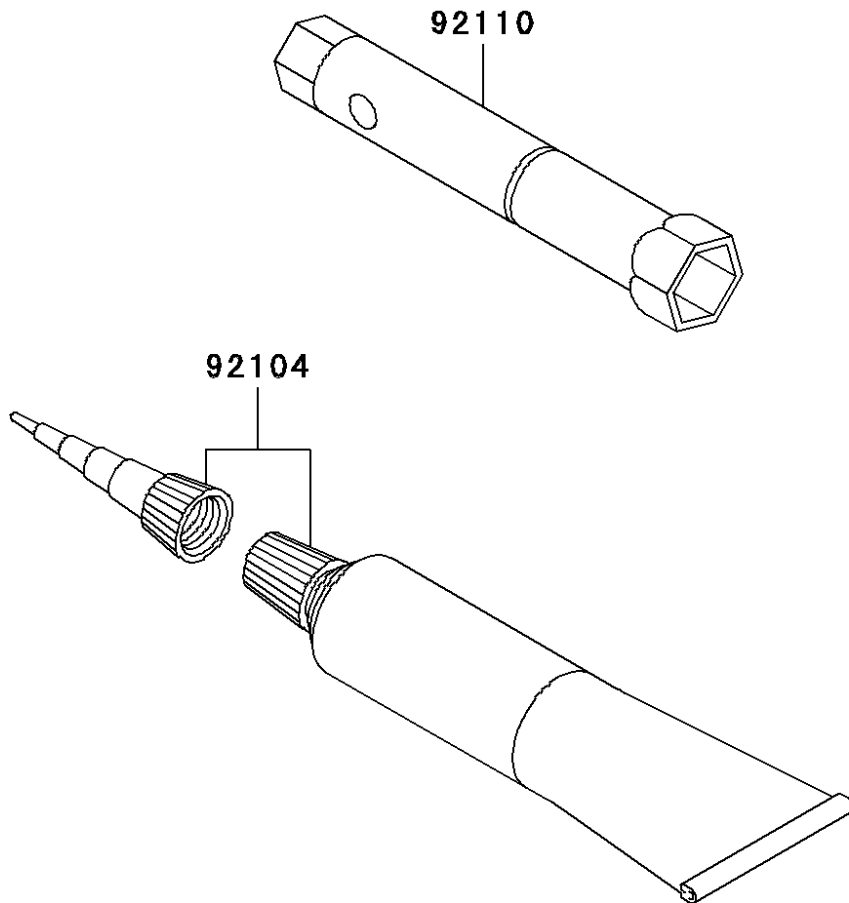

2003 KLX110 PARTS DIAGRAM

Owner's Tools

F2810

2003 KLX110 PARTS LIST

Owner's Tools

ITEM NAME	PART NUMBER	QUANTITY
GASKET-LIQUID,TUBE,100G,SILVER (Ref # 92104)	92104-002	1
TOOL-WRENCH,BOX,16MM (Ref # 92110)	92110-1206	1