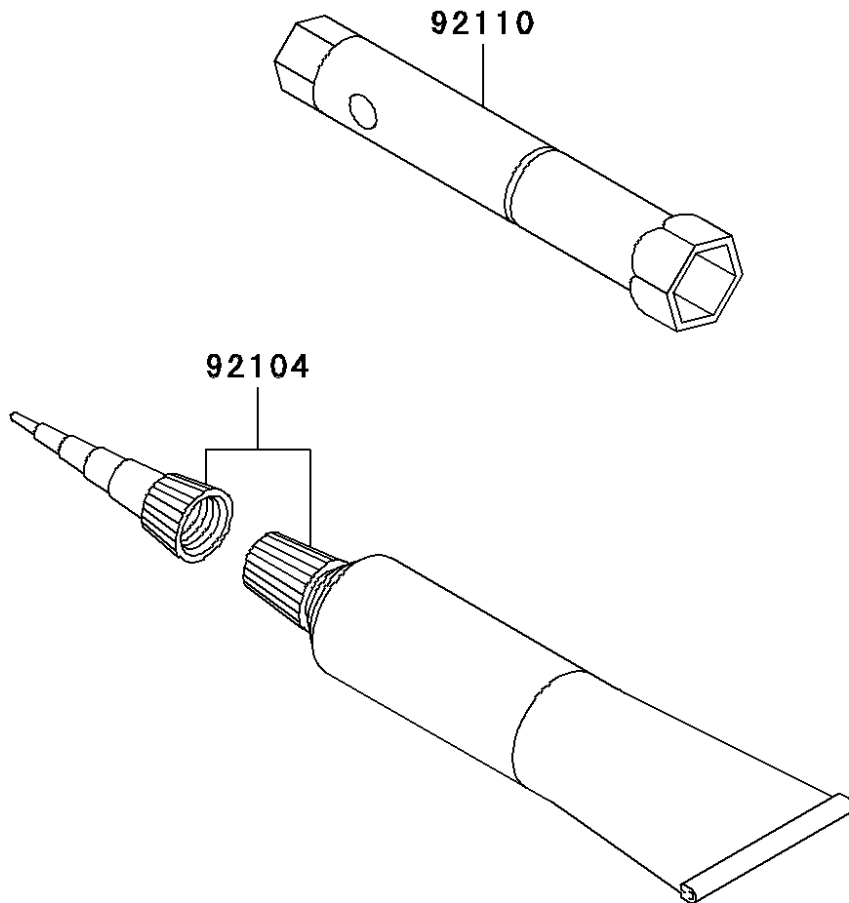

2002 KLX110 PARTS DIAGRAM

Owner's Tools

F2810

2002 KLX110 PARTS LIST

Owner's Tools

ITEM NAME	PART NUMBER	QUANTITY
GASKET-LIQUID,TUBE,100G,SILVER (Ref # 92104)	92104-002	1
TOOL-WRENCH,BOX,16MM (Ref # 92110)	92110-1206	1