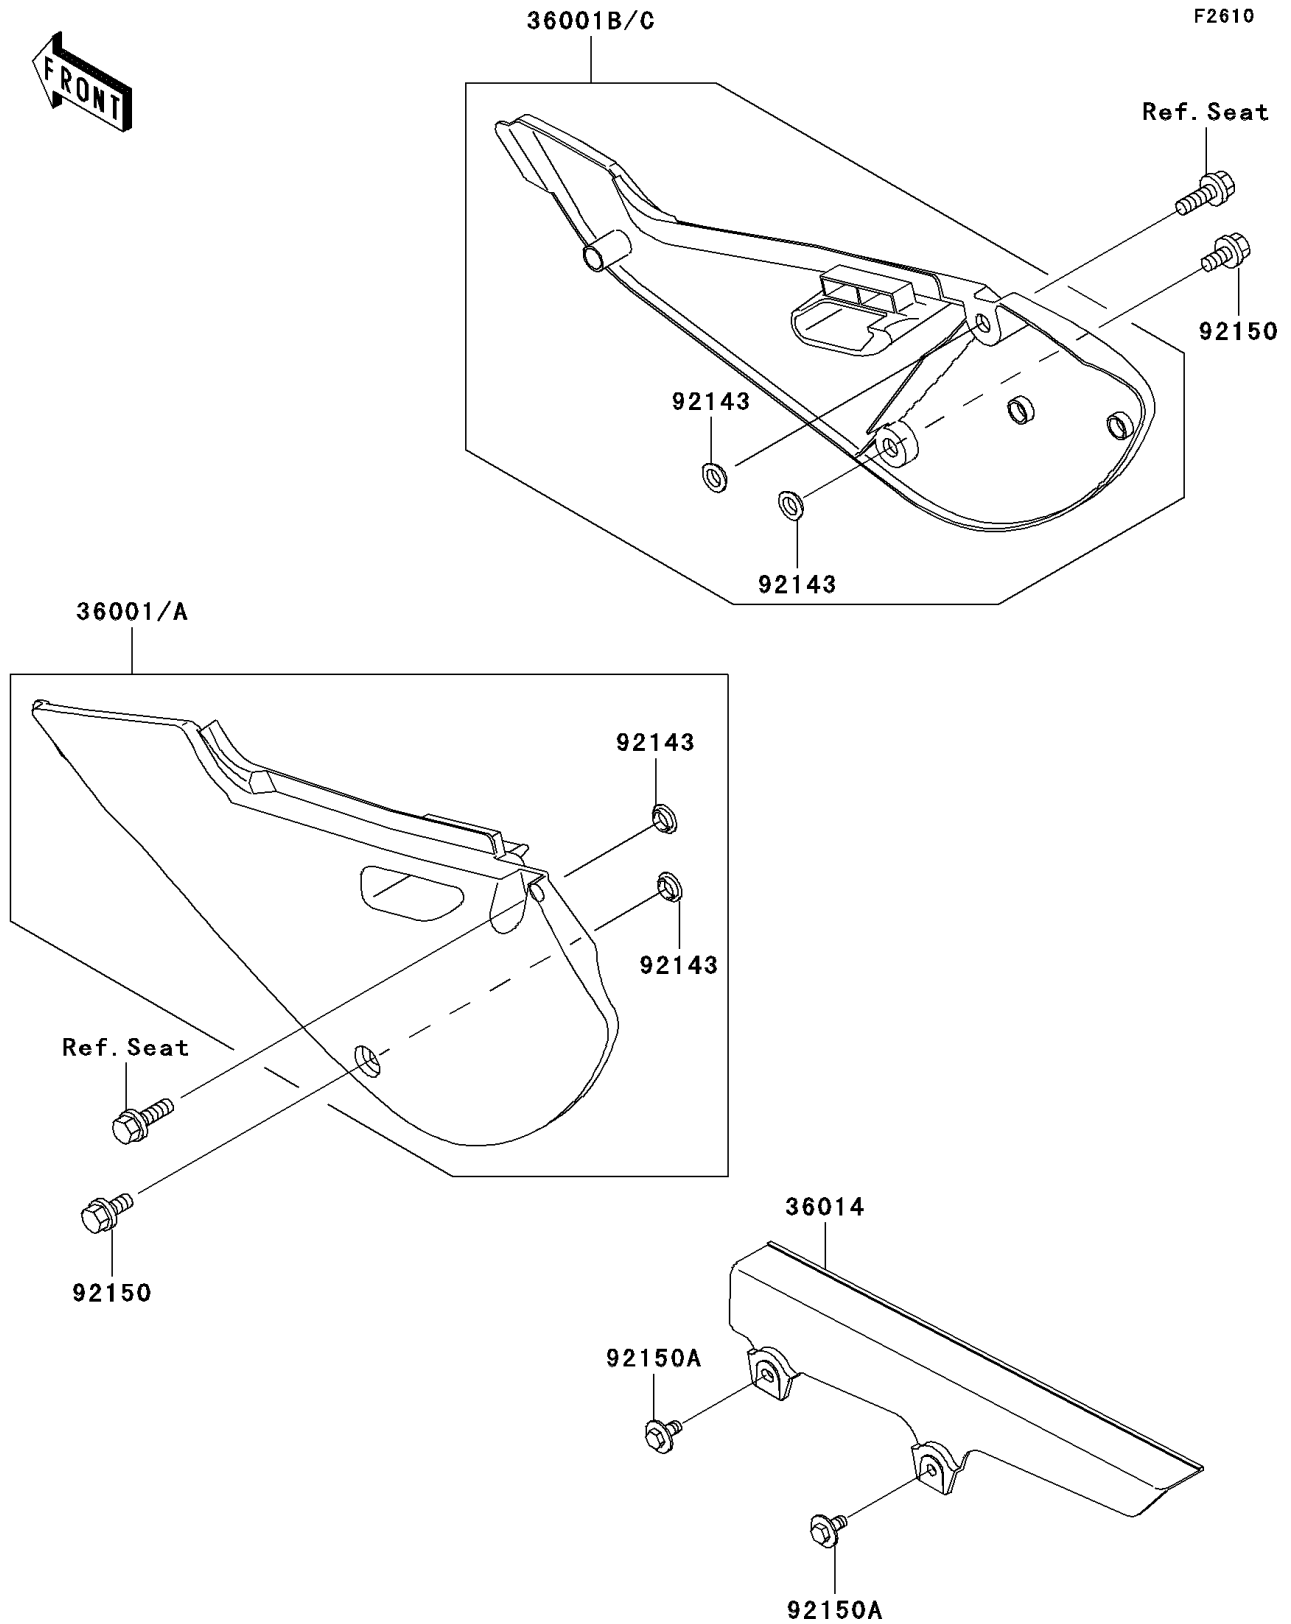

2002 KLX110 PARTS DIAGRAM

Side Covers/Chain Cover

2002 KLX110 PARTS LIST

Side Covers/Chain Cover

ITEM NAME	PART NUMBER	QUANTITY
COVER-SIDE,LH,P.WHITE (Ref # 36001A)	36001-1639-6F	1
COVER-SIDE,RH,P.WHITE (Ref # 36001C)	36001-1667-6F	1
CASE-CHAIN (Ref # 36014)	36014-1258	1
COLLAR (Ref # 92143)	92143-1196	4
BOLT,6X14 (Ref # 92150)	92150-1340	2
BOLT,FLANGED,6X14 (Ref # 92150A)	92150-1689	2