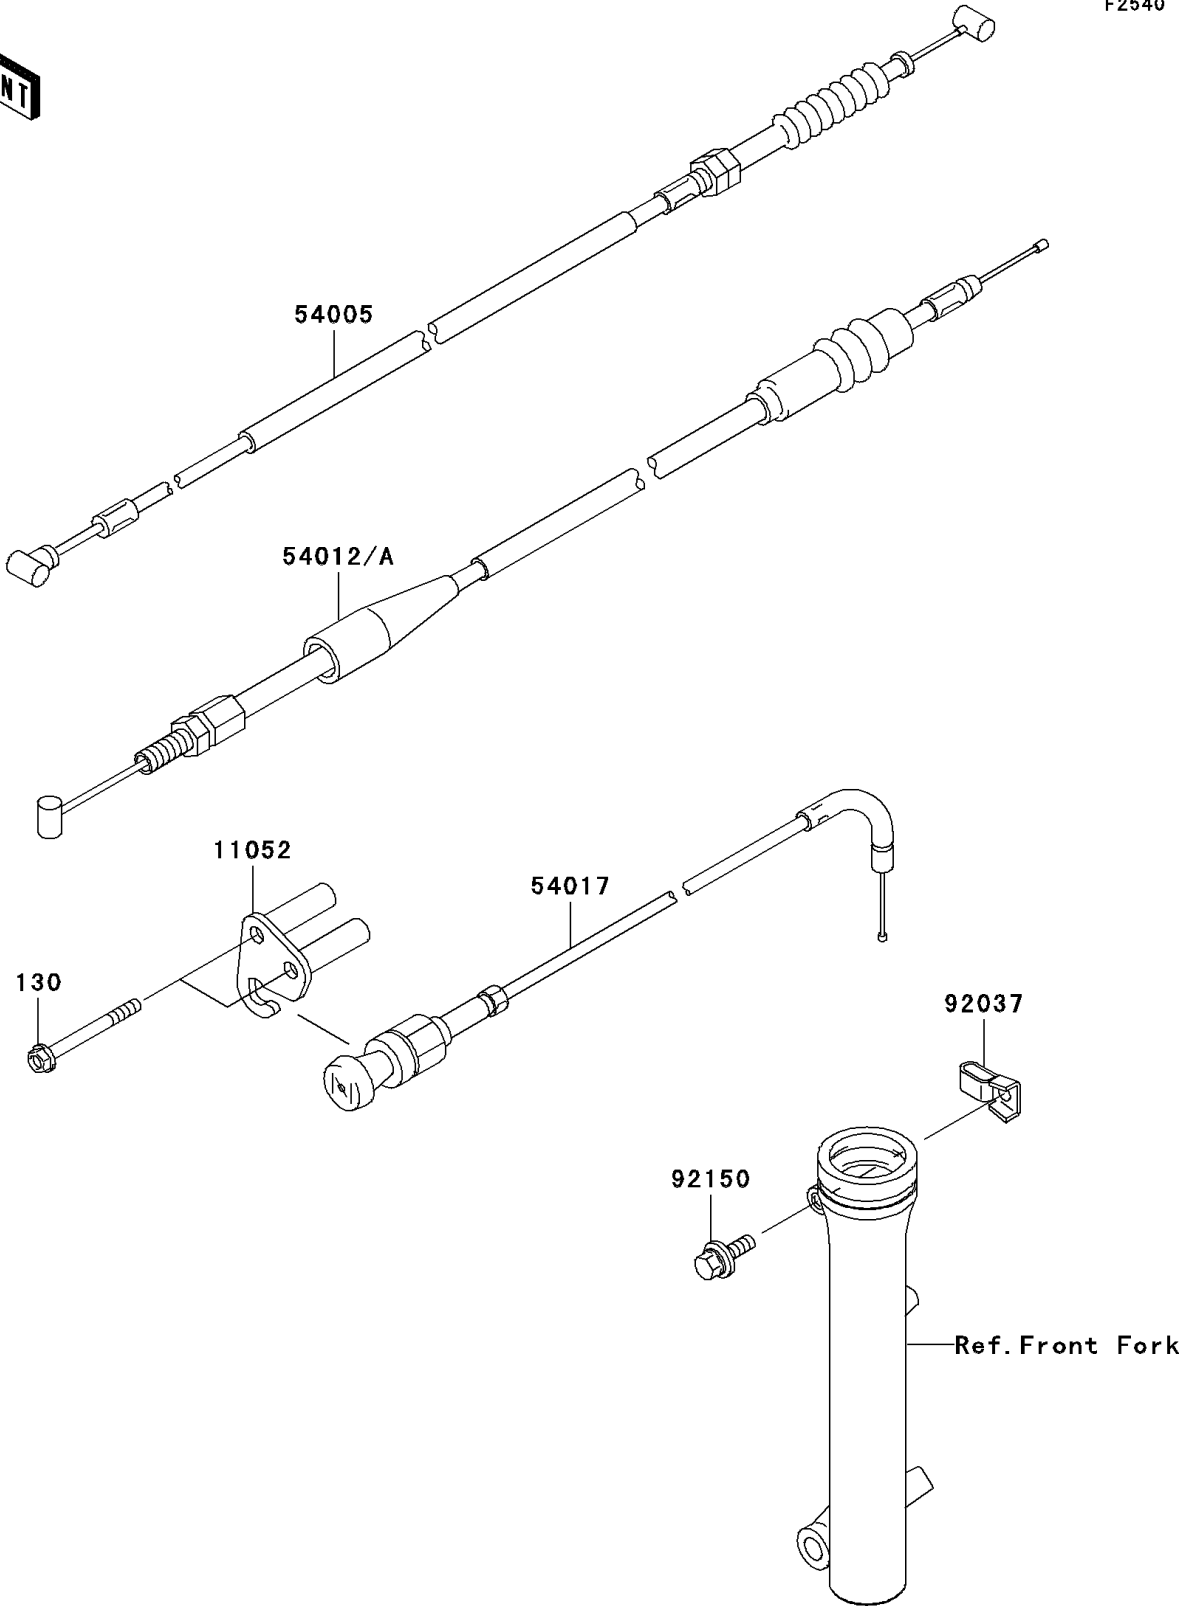

2003 KLX110 PARTS DIAGRAM

Cables

F2540

2003 KLX110 PARTS LIST

Cables

ITEM NAME	PART NUMBER	QUANTITY
BOLT-FLANGED (Ref # 130)	130B0550	2
BRACKET,STARTER (Ref # 11052)	11052-1625	1
CABLE-BRAKE (Ref # 54005)	54005-1214	1
CABLE-THROTTLE (Ref # 54012A)	54012-1648	1
CABLE-STARTER (Ref # 54017)	54017-1218	1
CLAMP,BRAKE CABLE (Ref # 92037)	92037-1353	1
BOLT,FLANGED,6X16 (Ref # 92150)	92150-1506	1