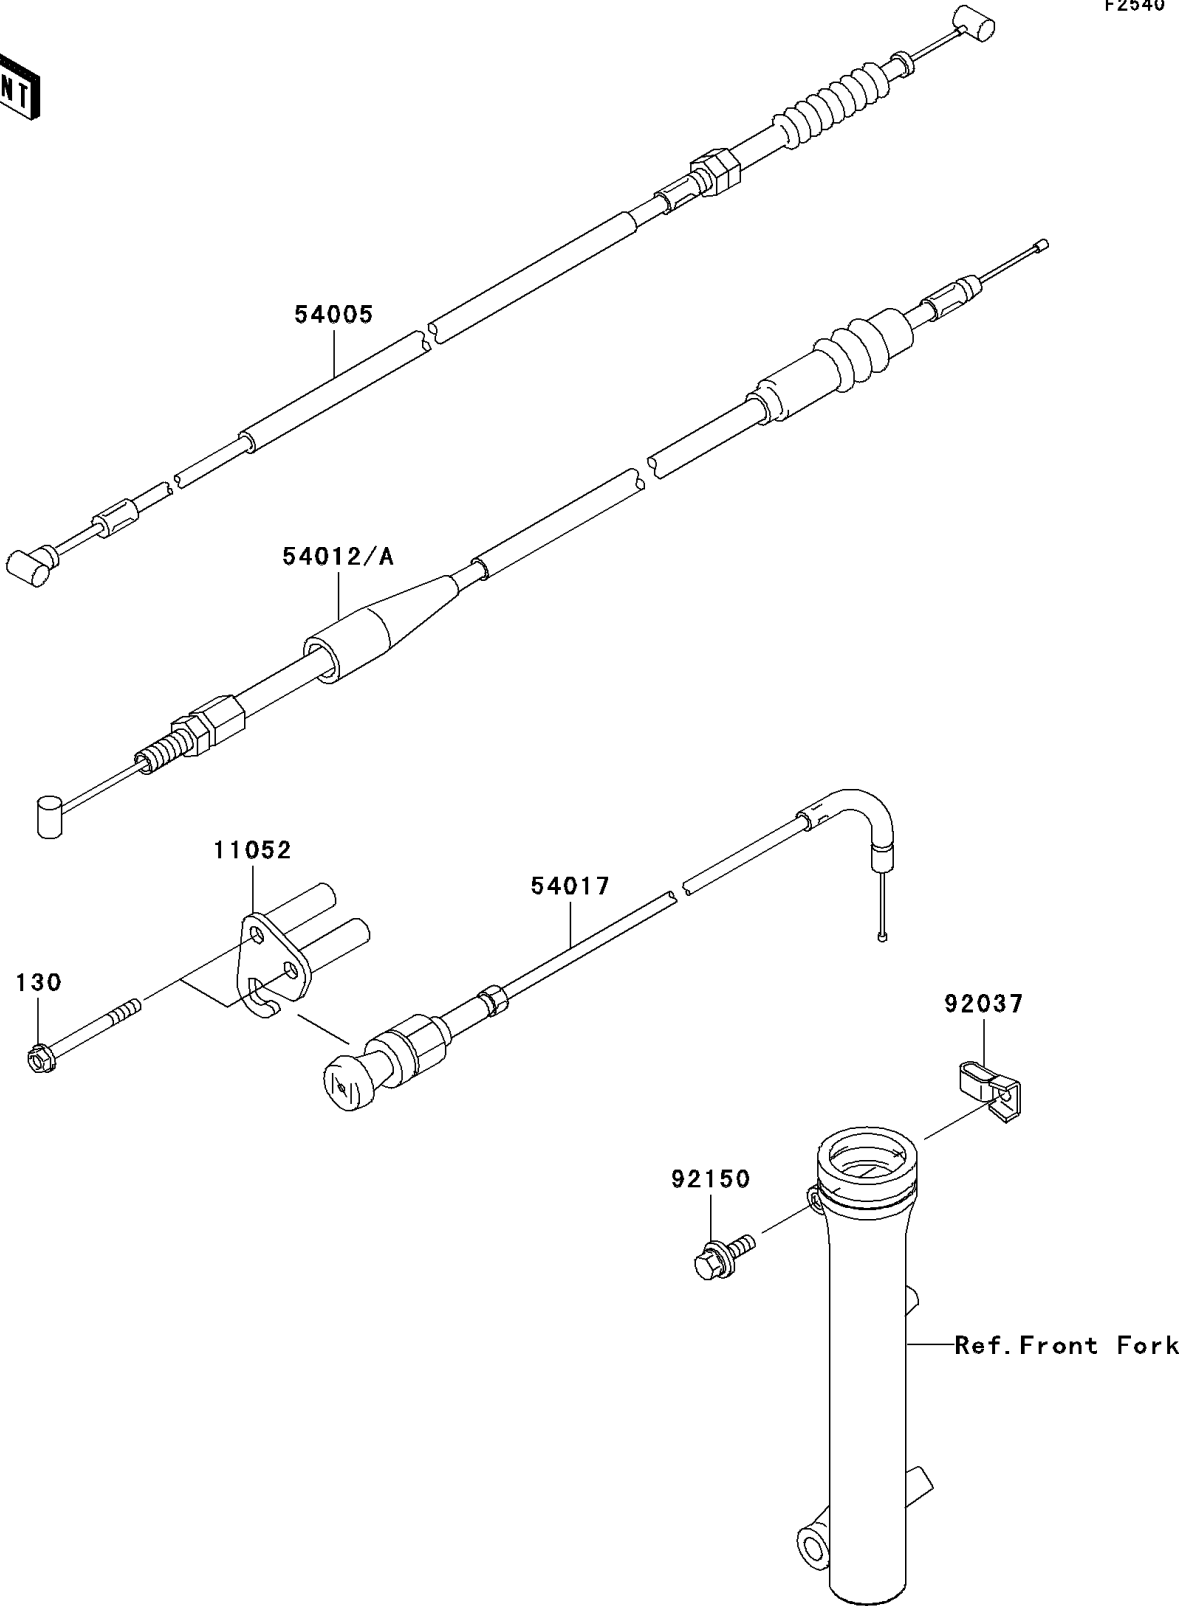

2002 KLX110 PARTS DIAGRAM

Cables

F2540

2002 KLX110 PARTS LIST

Cables

ITEM NAME	PART NUMBER	QUANTITY
BOLT-FLANGED (Ref # 130)	130B0550	2
BRACKET,STARTER (Ref # 11052)	11052-1625	1
CABLE-BRAKE (Ref # 54005)	54005-1214	1
CABLE-THROTTLE (Ref # 54012A)	54012-1648	1
CABLE-STARTER (Ref # 54017)	54017-1218	1
CLAMP,BRAKE CABLE (Ref # 92037)	92037-1353	1
BOLT,FLANGED,6X16 (Ref # 92150)	92150-1506	1