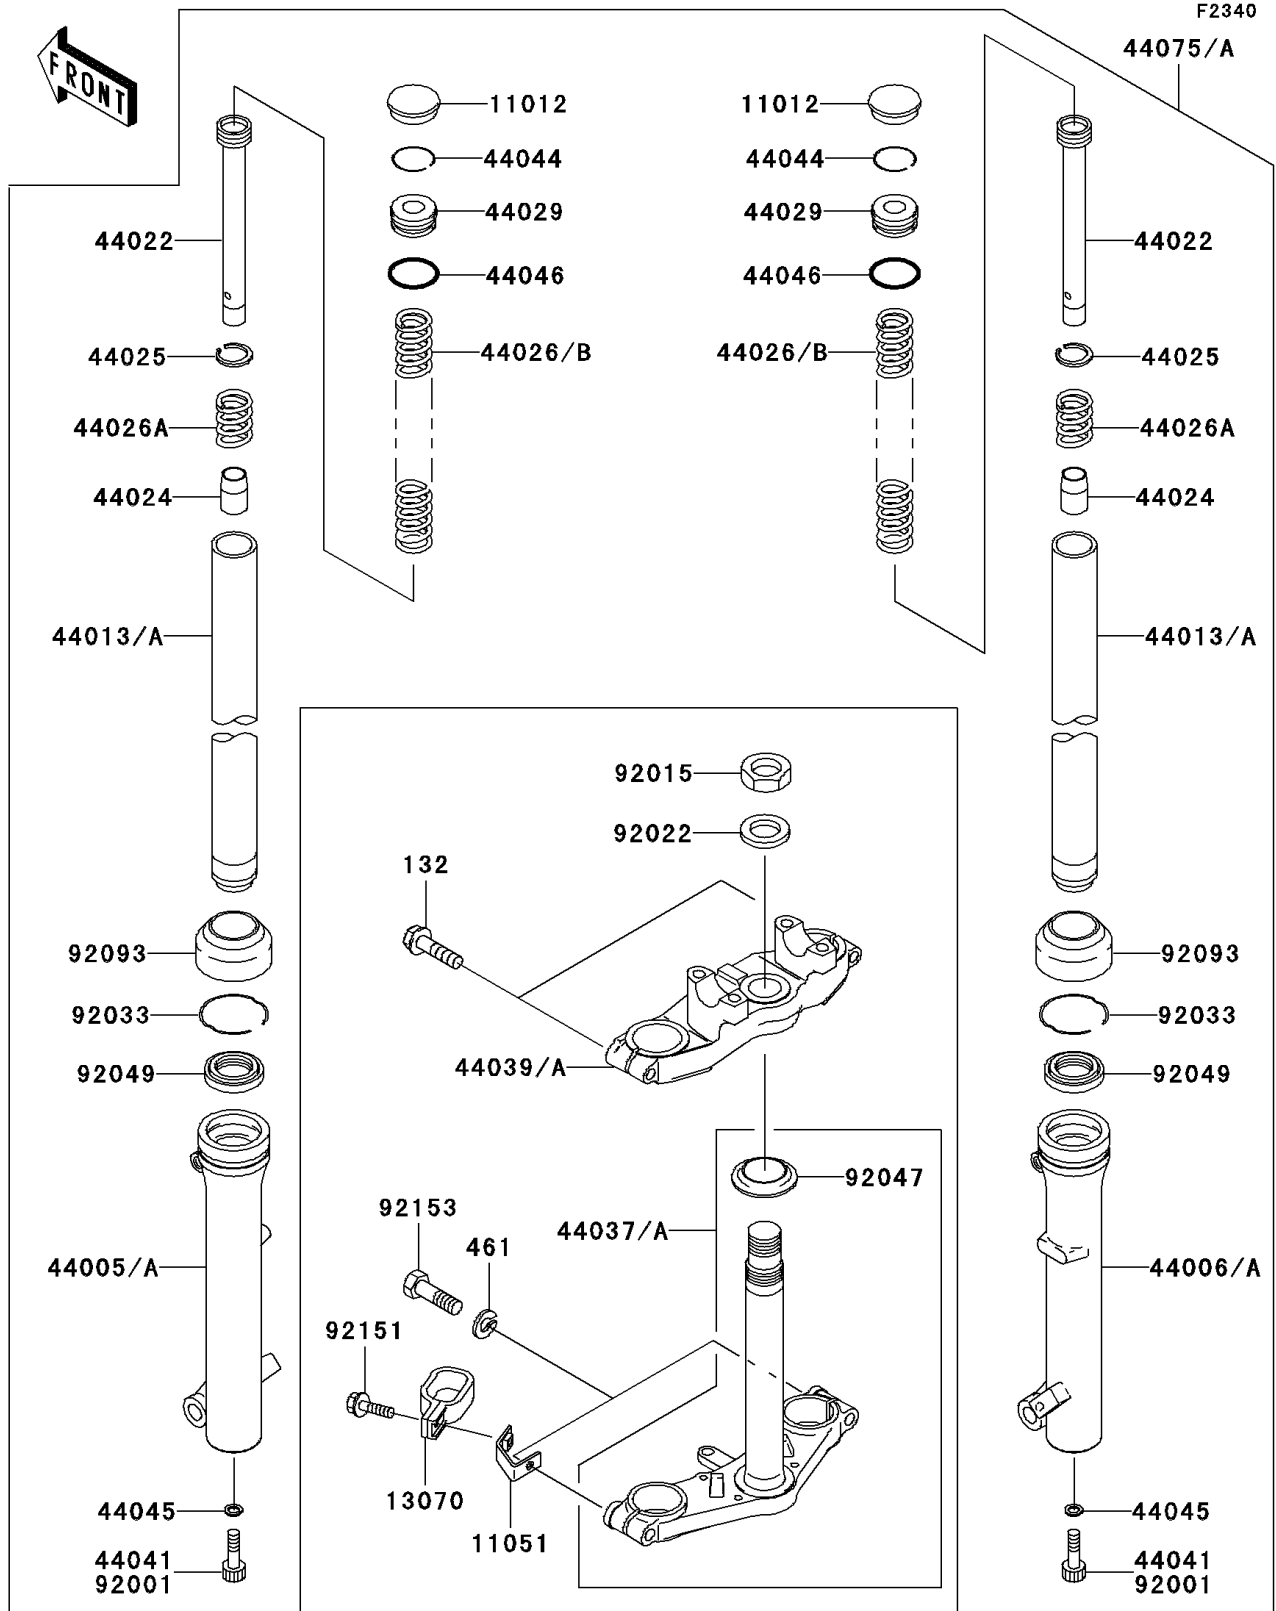

2005 KLX110 PARTS DIAGRAM

Front Fork

2005 KLX110 PARTS LIST

Front Fork

ITEM NAME	PART NUMBER	QUANTITY
BOLT-FLANGED-SMALL (Ref # 132)	132G0835	2
WASHER-SPRING,10MM (Ref # 461)	461F1000	2
CAP,RUBBER,FORK TOP (Ref # 11012)	11012-1067	2
BRACKET,BRAKE HOSE GUIDE (Ref # 11051)	11051-1892	1
GUIDE,BRAKE HOSE (Ref # 13070)	13070-1349	1
PIPE-LEFT FORK OUTER (Ref # 44005)	44005-0018	1
PIPE-RIGHT FORK OUTER (Ref # 44006)	44006-0018	1
PIPE-FORK INNER (Ref # 44013)	44013-0018	2
CYLINDER-FORK (Ref # 44022)	44022-1346	2
CAP-OIL-LOCK (Ref # 44024)	44024-1071	2
RING-FORK PISTON (Ref # 44025)	44025-1061	2
SPRING-FRONT FORK (Ref # 44026)	44026-0034	2
SPRING-FRONT FORK,REBOUND (Ref # 44026A)	44026-060	2
SEAT-FORK SPRING (Ref # 44029)	44029-022	2
HOLDER-FORK UNDER (Ref # 44037)	44037-0016	1
HOLDER-FORK UPPER (Ref # 44039)	44039-0013	1
RING-SNAP (Ref # 44044)	44044-023	2
GASKET,FORK CYLINDER BOLT (Ref # 44045)	44045-051	2
RING-O (Ref # 44046)	44046-025	2
DAMPER-SET-FORK (Ref # 44075)	44075-0028	1
BOLT,FORK CYLINDER (Ref # 92001)	92001-1464	2
NUT,STEERING STEM,22MM (Ref # 92015)	92015-1653	1
WASHER,STEERING STEM (Ref # 92022)	92022-1873	1
RING-SNAP,FORK OUTER TUBE (Ref # 92033)	92033-1028	2
RACE,STEERING STEM BEARING (Ref # 92047)	92047-013	1
SEAL-OIL,FORK OUTER TUBE (Ref # 92049)	92049-1069	2
DUST SHIELD,FORK (Ref # 92093)	92093-1054	2
BOLT,FLANGED,5X16 (Ref # 92151)	92151-1637	1
BOLT,10X35 (Ref # 92153)	92153-1199	2