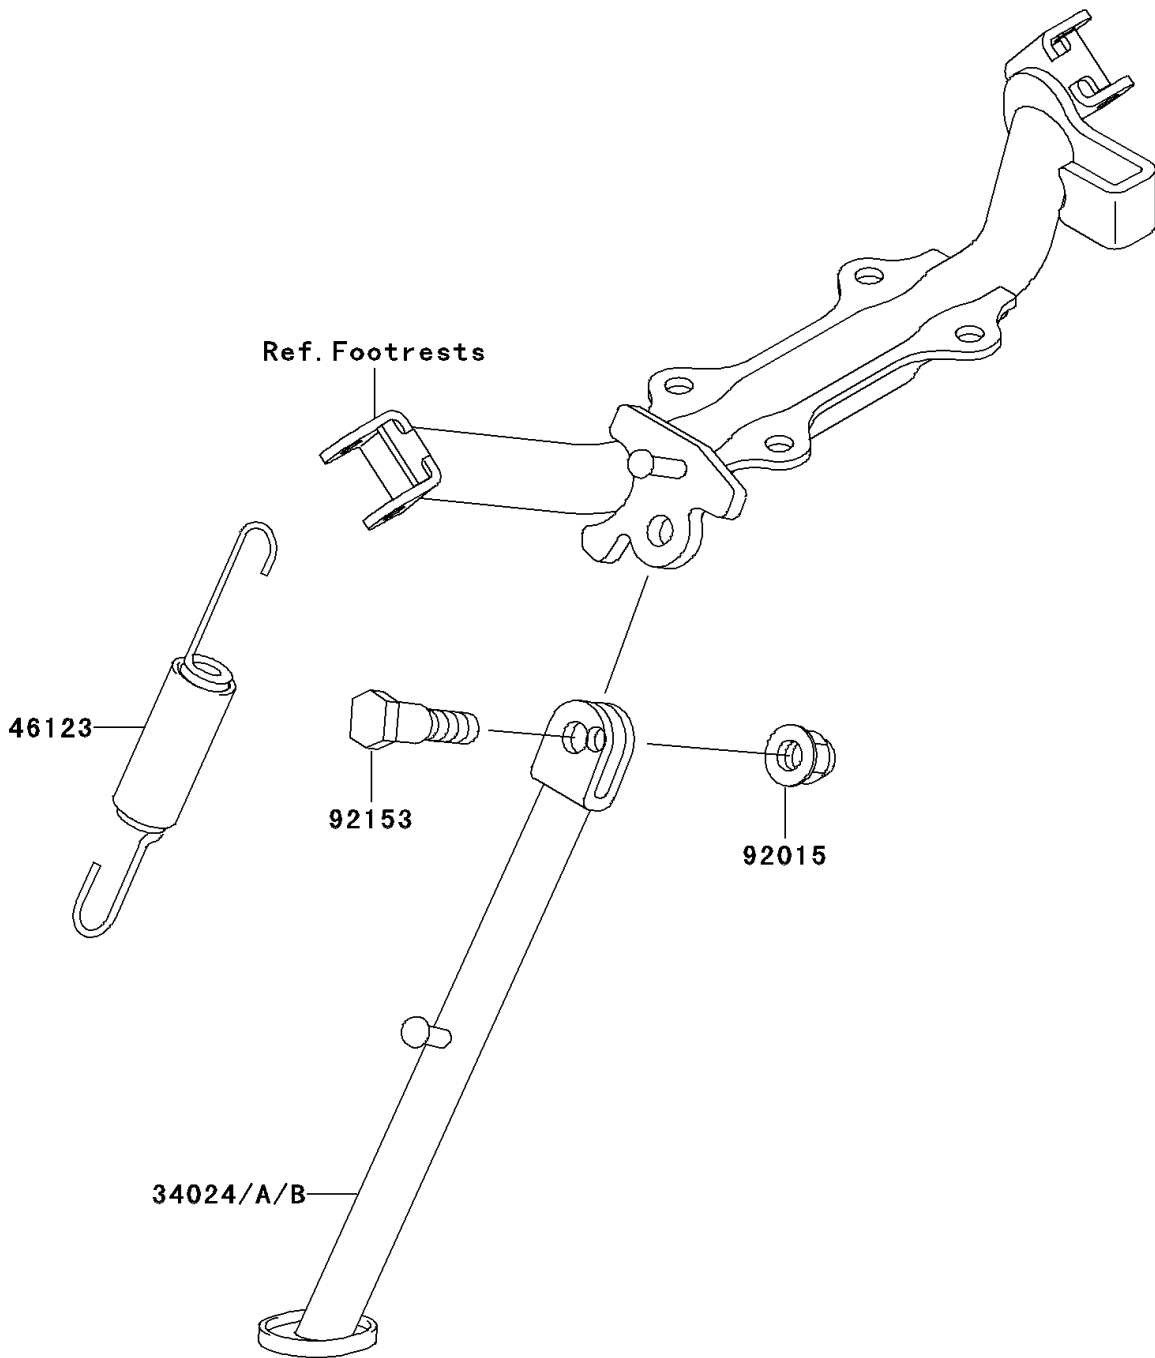

2003 KLX110 PARTS DIAGRAM

Stand(s)

F2190

2003 KLX110 PARTS LIST

Stand(s)

ITEM NAME	PART NUMBER	QUANTITY
STAND-SIDE,BLACK (Ref # 34024A)	34024-1390-10	1
SPRING-COMP,STAND (Ref # 46123)	46123-1059	1
NUT,8MM (Ref # 92015)	92015-1432	1
BOLT,8MM (Ref # 92153)	92153-1097	1