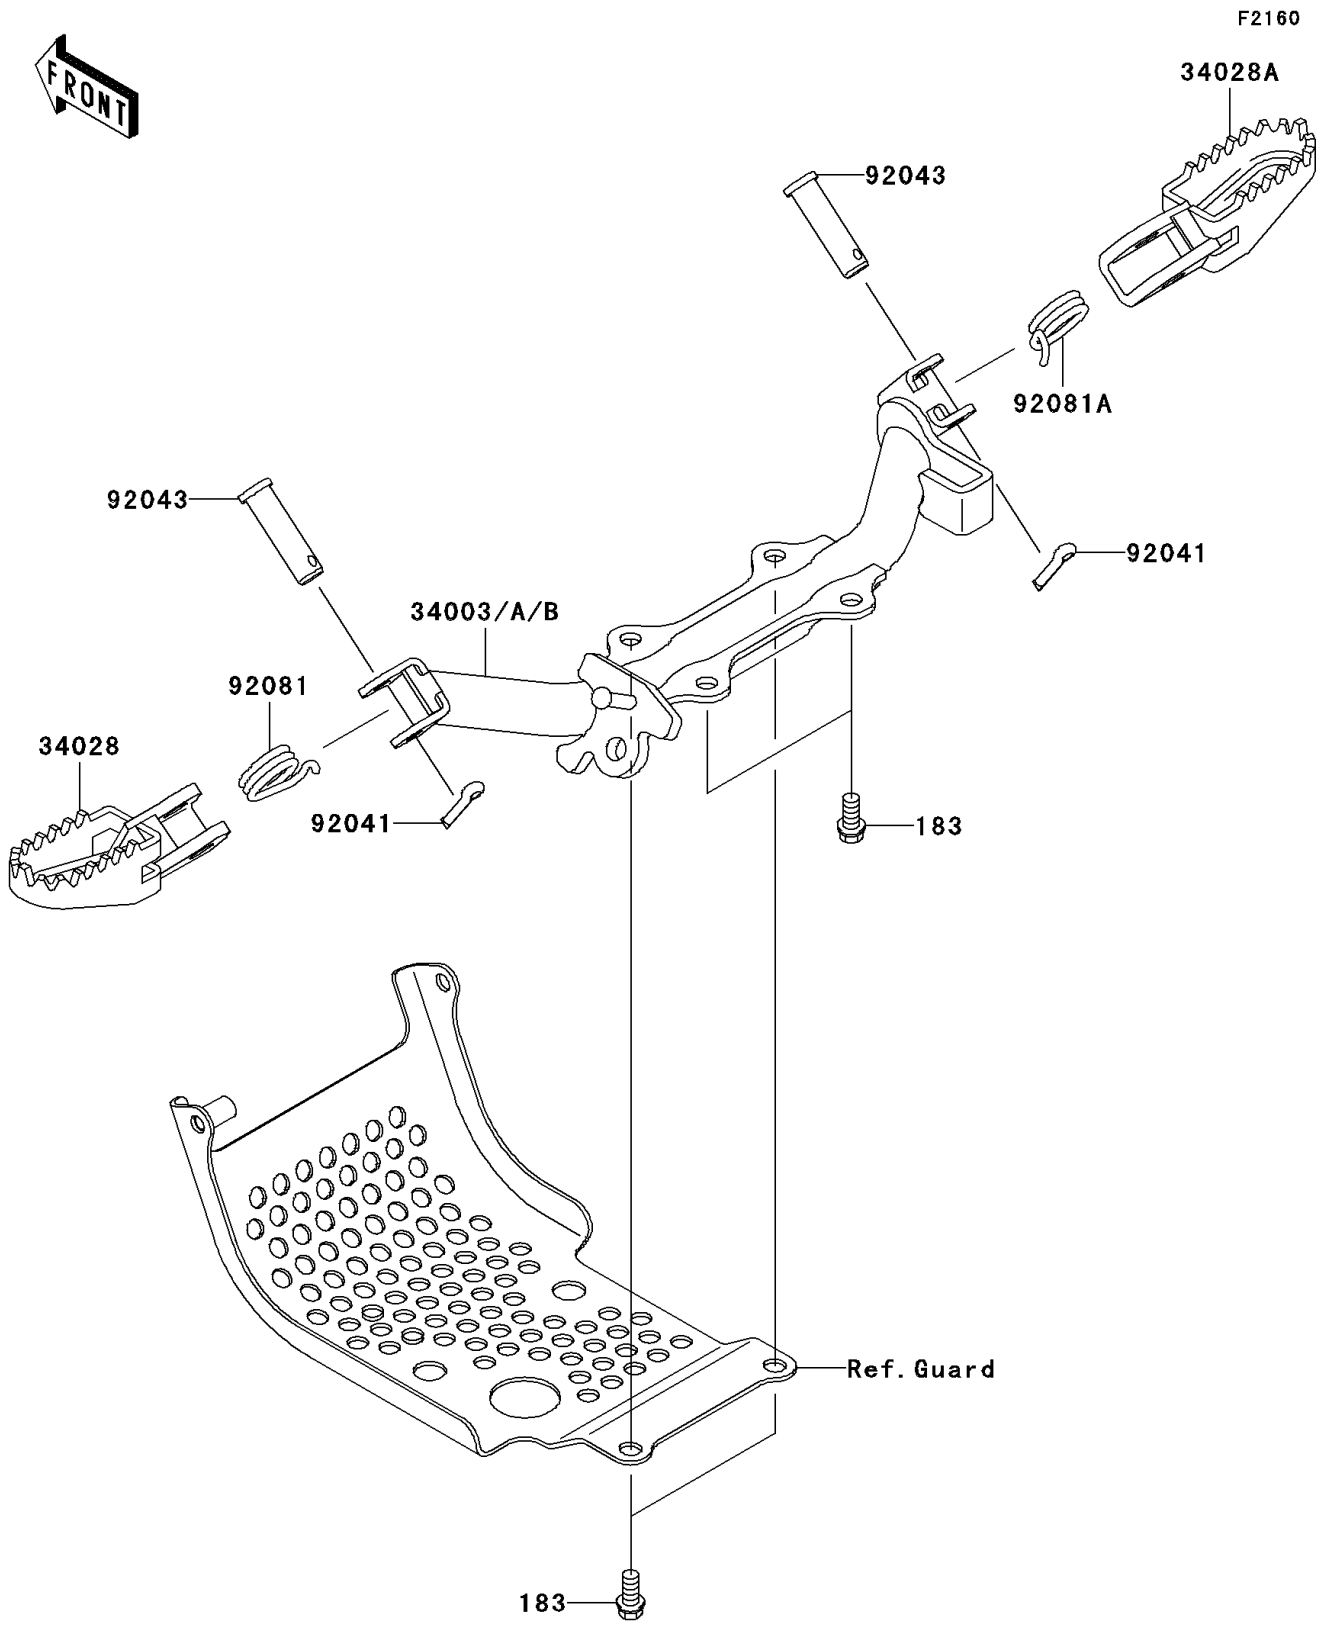

# 2003 KLX110 PARTS DIAGRAM

Footrests

## 2003 KLX110 PARTS LIST

### Footrests

ITEM NAME	PART NUMBER	QUANTITY
BOLT-UPSET-WS-SMALL (Ref # 183)	183H0816	4
HOLDER-STEP,BLACK (Ref # 34003A)	34003-1513-10	1
STEP,LH (Ref # 34028)	34028-1237	1
STEP,RH (Ref # 34028A)	34028-1238	1
COTTER,2.5X15 (Ref # 92041)	92041-1051	2
PIN,8X32 (Ref # 92043)	92043-1143	2
SPRING,FOOTREST,LH (Ref # 92081)	92081-1491	1
SPRING,FOOTREST,RH (Ref # 92081A)	92081-1543	1