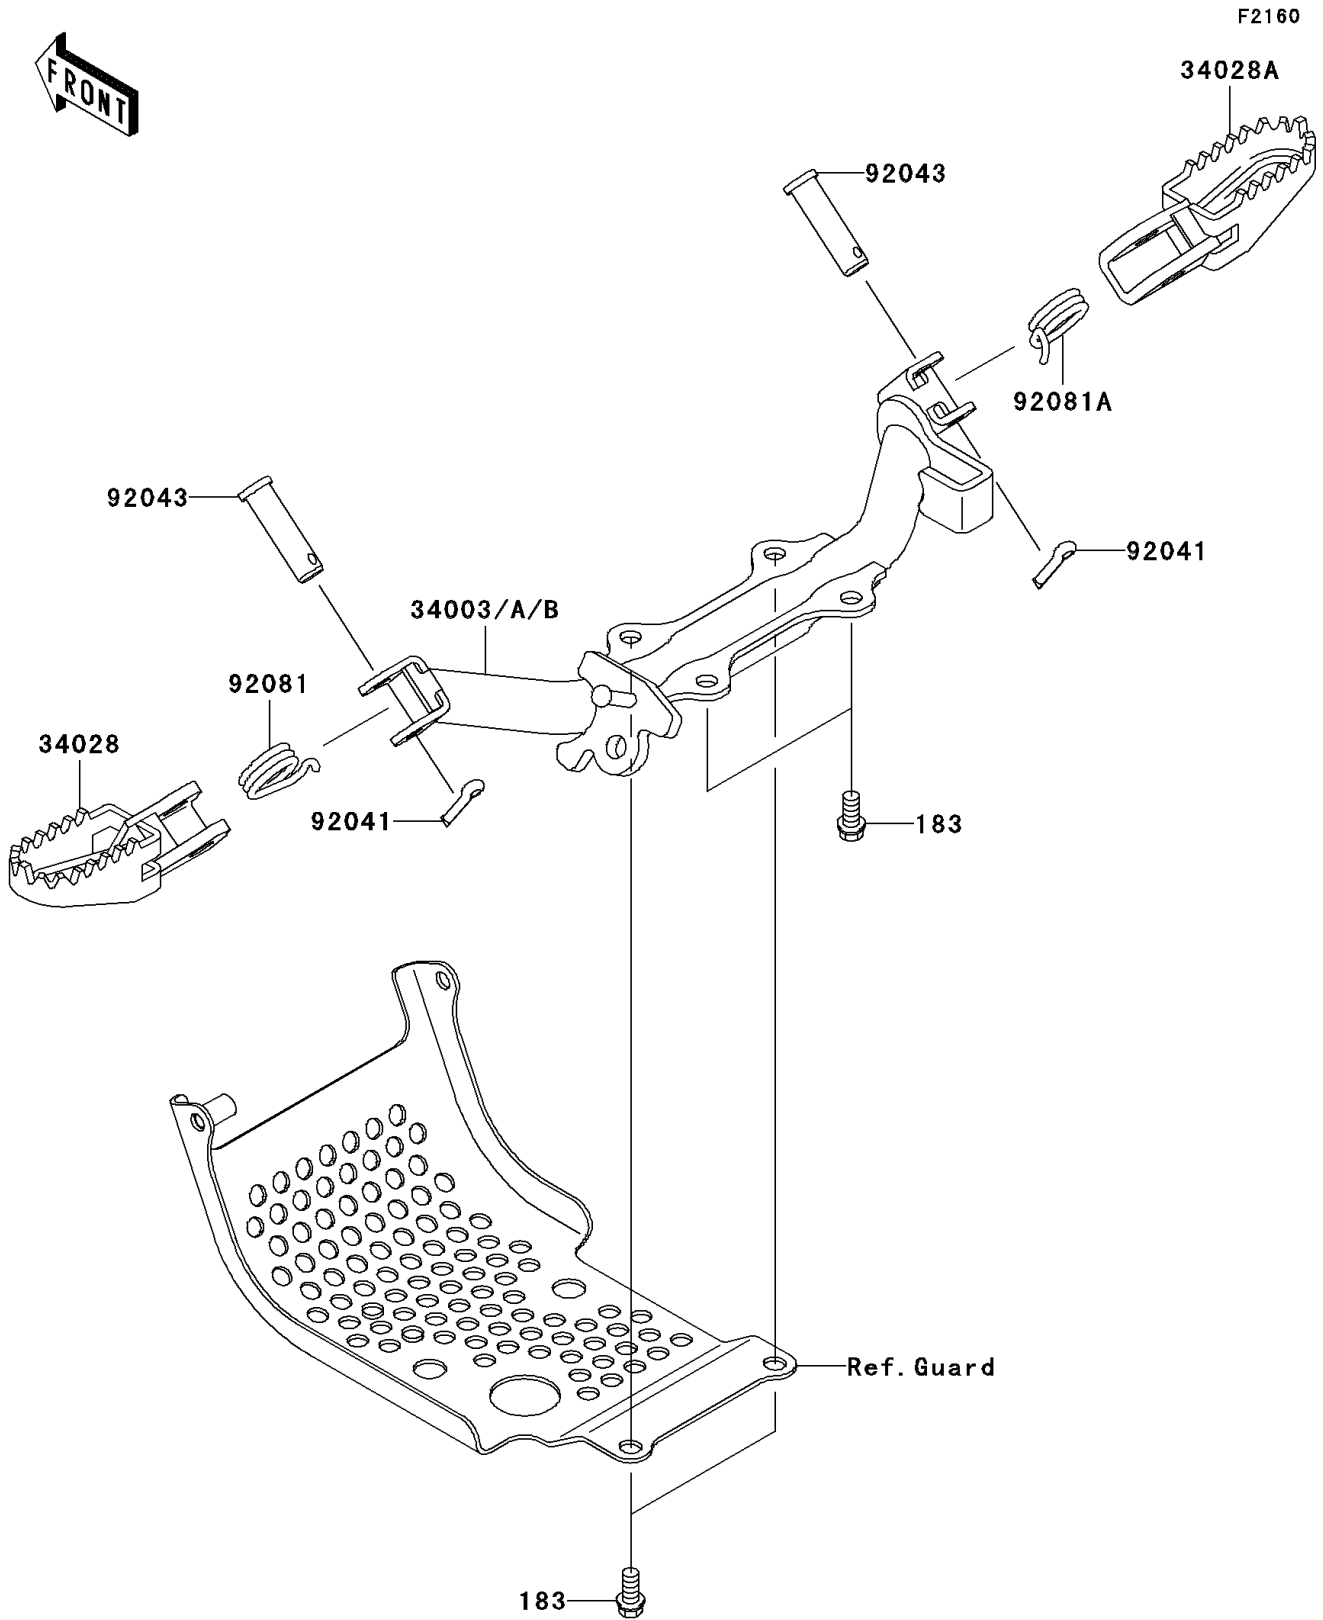

# 2002 KLX110 PARTS DIAGRAM

Footrests

## 2002 KLX110 PARTS LIST

### Footrests

ITEM NAME	PART NUMBER	QUANTITY
BOLT-UPSET-WS-SMALL (Ref # 183)	183H0816	4
HOLDER-STEP,L.GREEN (Ref # 34003)	34003-1513-CC	1
STEP,LH (Ref # 34028)	34028-1237	1
STEP,RH (Ref # 34028A)	34028-1238	1
COTTER,2.5X15 (Ref # 92041)	92041-1051	2
PIN,8X32 (Ref # 92043)	92043-1143	2
SPRING,FOOTREST,LH (Ref # 92081)	92081-1491	1
SPRING,FOOTREST,RH (Ref # 92081A)	92081-1543	1