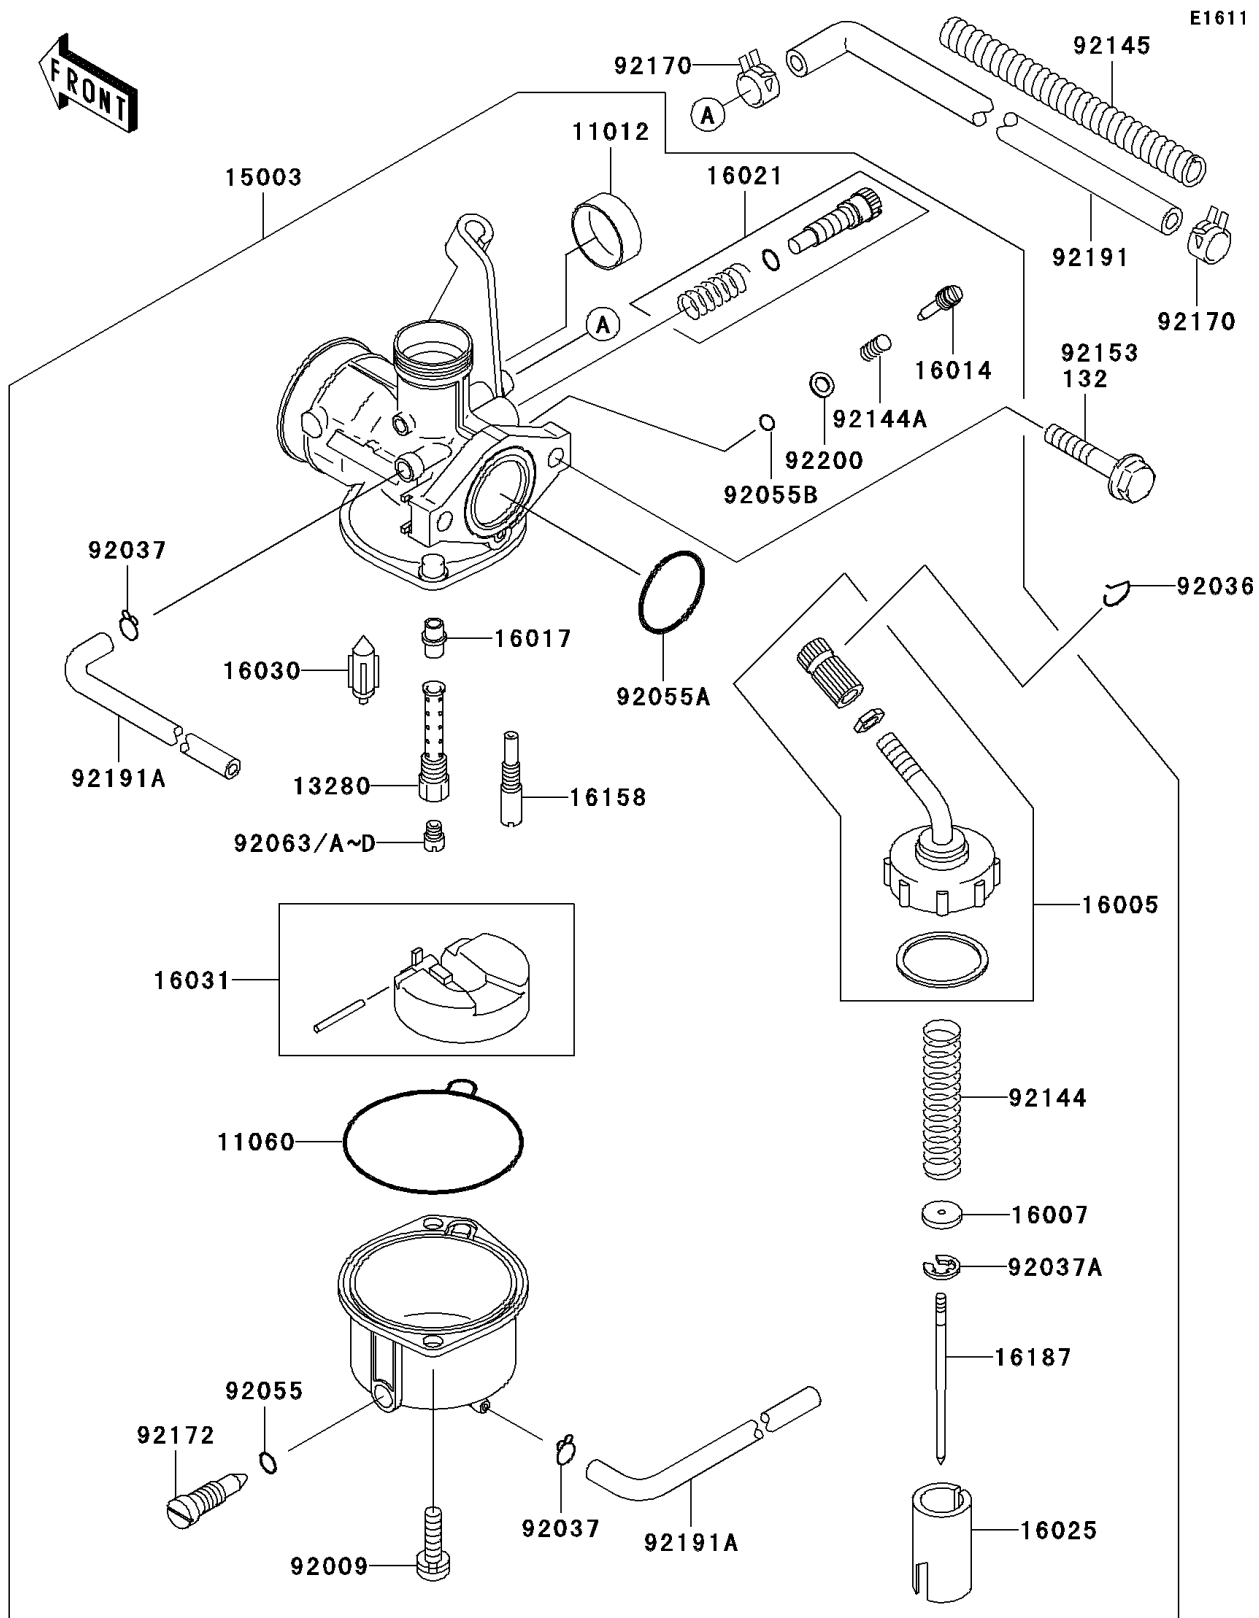

2003 KLX110 PARTS DIAGRAM

Carburetor

2003 KLX110 PARTS LIST

Carburetor

ITEM NAME	PART NUMBER	QUANTITY
CAP,CHOKE (Ref # 11012)	11012-1940	1
GASKET,FLOAT CHAMBER (Ref # 11060)	11060-1700	1
HOLDER,NEEDLE JET (Ref # 13280)	13280-1092	1
CARBURETOR-ASSY (Ref # 15003)	15003-1694	1
TOP-CHAMBER (Ref # 16005)	16005-1091	1
SEAT-SPRING (Ref # 16007)	16007-1103	1
SCREW-PILOT AIR (Ref # 16014)	16014-1093	1
JET-NEEDLE (Ref # 16017)	16017-1434	1
SCREW-THROTTLE STOP (Ref # 16021)	16021-1241	1
VALVE-THROTTLE,CA3.0 (Ref # 16025)	16025-1209	1
VALVE-FLOAT,FLOAT (Ref # 16030)	16030-1082	1
FLOAT (Ref # 16031)	16031-1088	1
JET-SLOW (Ref # 16158)	16158-1063	1
NEEDLE-JET,NCFA (Ref # 16187)	16187-1228	1
SCREW (Ref # 92009)	92009-1750	2
RING-SNAP (Ref # 92036)	92036-018	1
CLAMP,TUBE (Ref # 92037)	92037-1142	2
CLAMP,JET NEEDLE (Ref # 92037A)	92037-1401	1
RING-O (Ref # 92055)	92055-1053	1
RING-O (Ref # 92055A)	92055-1541	1
RING-O (Ref # 92055B)	92055-1542	1
JET-MAIN,#85 (Ref # 92063)	92063-1326	1
JET-MAIN,#78 (Ref # 92063A)	92063-1393	1
JET-MAIN,#75 (Ref # 92063B)	92063-1395	1
JET-MAIN,#80 (Ref # 92063C)	92063-1396	1
JET-MAIN,#82 (Ref # 92063D)	92063-1397	1
SPRING,THROTTLE (Ref # 92144)	92144-1875	1
SPRING (Ref # 92144A)	92144-1876	1
SPRING,HOSE PROTECTOR (Ref # 92145)	92145-1481	1

2003 KLX110 PARTS LIST

Carburetor

ITEM NAME	PART NUMBER	QUANTITY
BOLT,M6X30 (Ref # 92153)	92153-1187	2
CLAMP (Ref # 92170)	92170-1872	2
SCREW,DRAIN (Ref # 92172)	92172-1057	1
TUBE,FUEL (Ref # 92191)	92191-1700	1
TUBE,3.5X6.5X418 (Ref # 92191A)	92191-1735	2
WASHER (Ref # 92200)	92200-1270	1