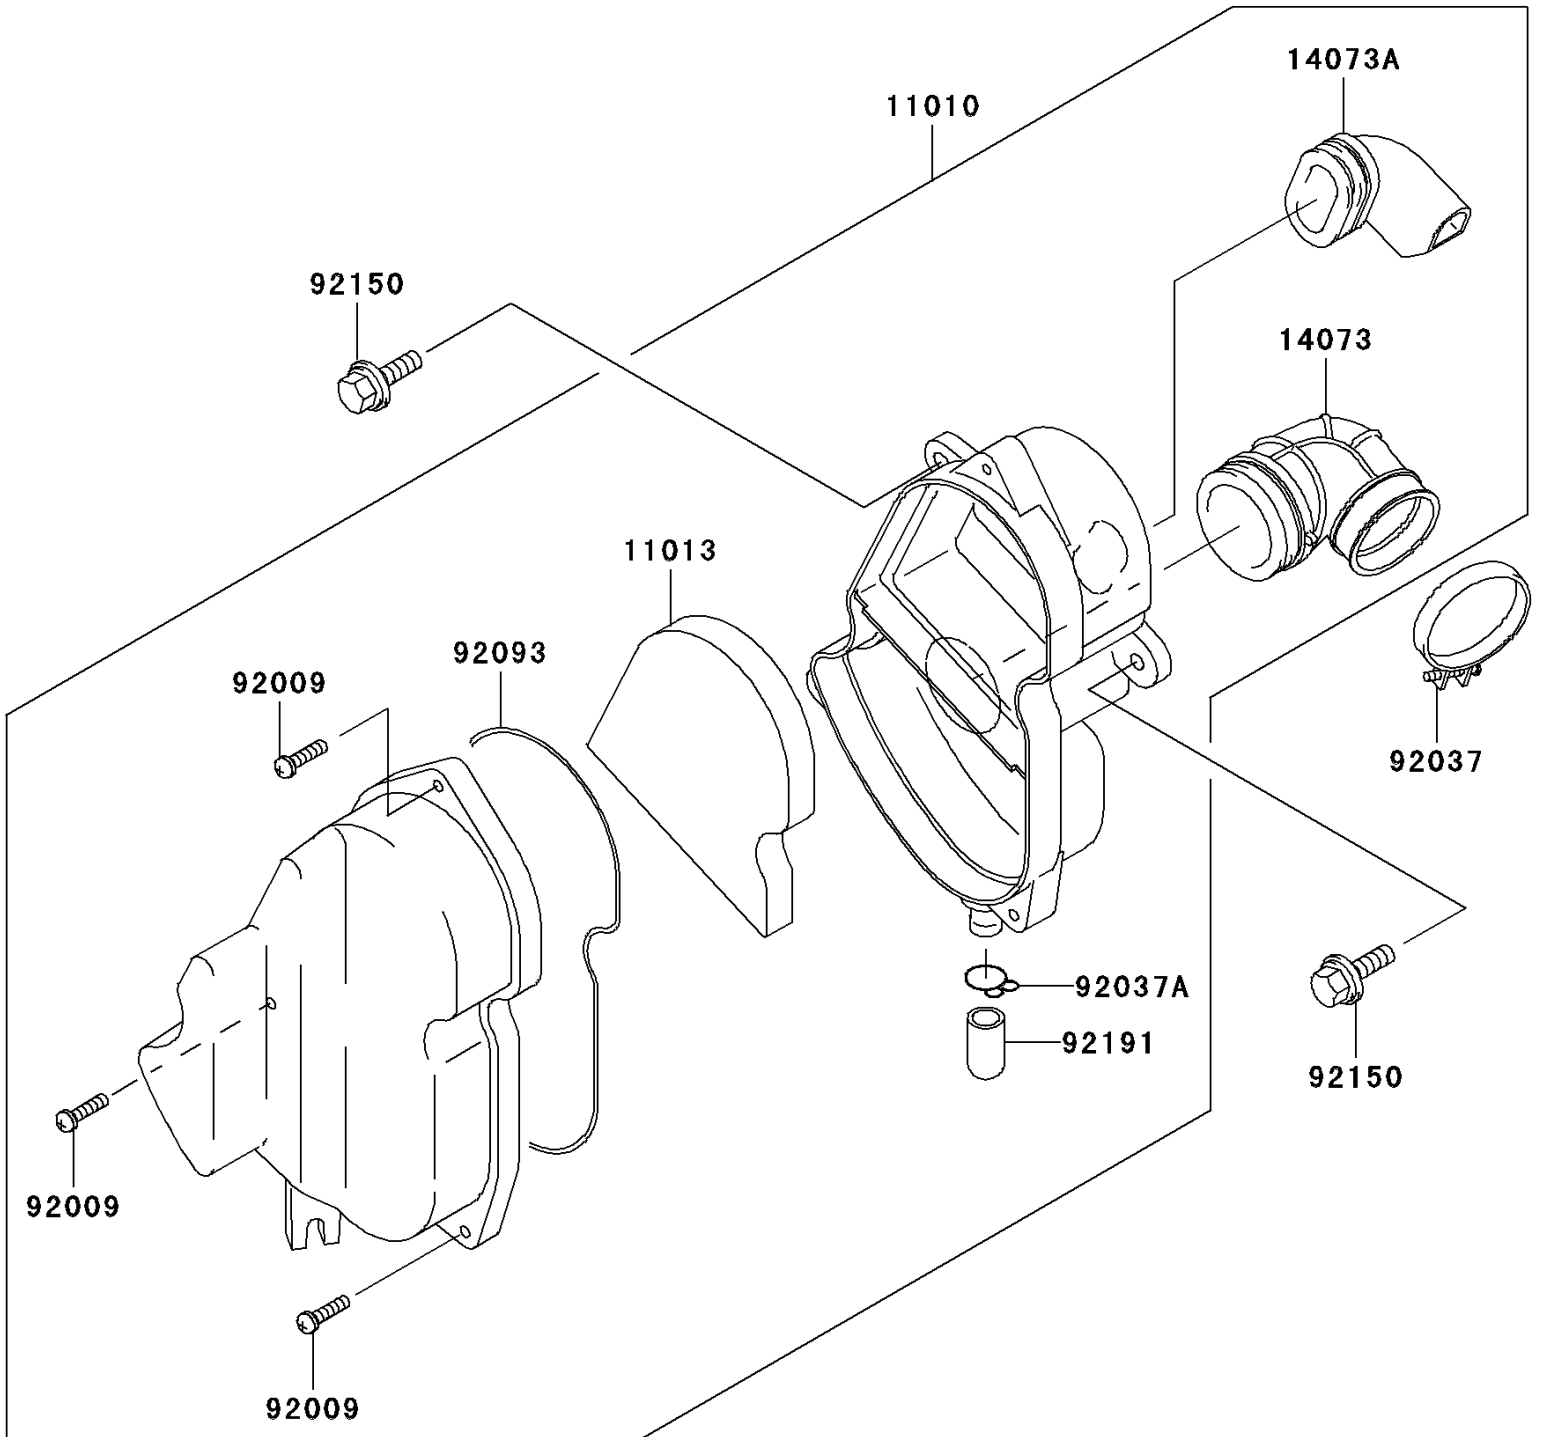

2005 KLX110 PARTS DIAGRAM

Air Cleaner

E1130

2005 KLX110 PARTS LIST

Air Cleaner

ITEM NAME	PART NUMBER	QUANTITY
FILTER-ASSY-AIR (Ref # 11010)	11010-1773	1
ELEMENT-AIR FILTER (Ref # 11013)	11013-1294	1
DUCT,CARBURETOR (Ref # 14073)	14073-1819	1
DUCT,IN (Ref # 14073A)	14073-1820	1
SCREW,M5X20 (Ref # 92009)	92009-1990	3
CLAMP (Ref # 92037)	92037-1305	1
CLAMP,14.5MM (Ref # 92037A)	92037-1900	1
SEAL,AIR CLEANER (Ref # 92093)	92093-1560	1
BOLT,6X20 (Ref # 92150)	92150-1339	2
TUBE (Ref # 92191)	92191-1704	1