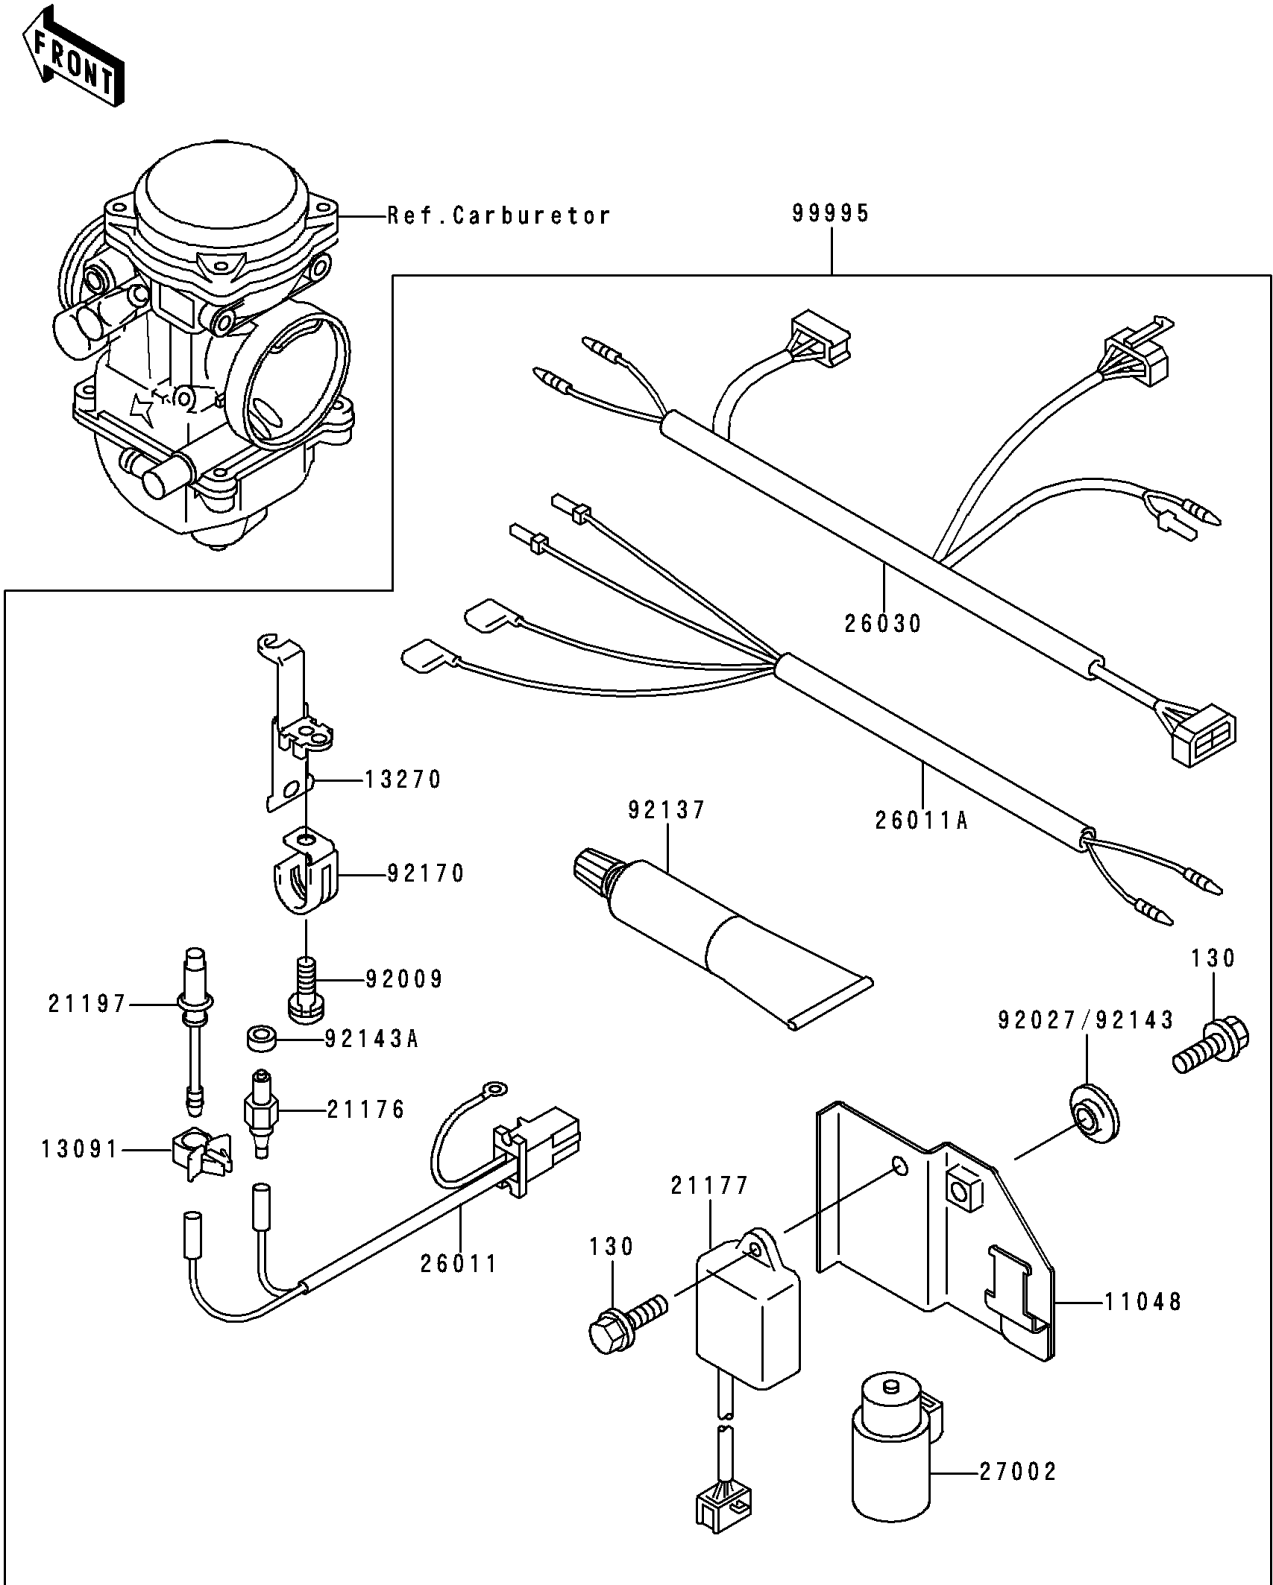

1997 Bayou 400 4X4 (Canada Only) PARTS DIAGRAM

Optional Parts(Carburetor)

F2890A

1997 Bayou 400 4X4 (Canada Only) PARTS LIST

Optional Parts(Carburetor)

| ITEM NAME | PART NUMBER | QUANTITY |
|-------------------------------------|-------------|----------|
| BOLT-FLANGED,6X14,BLACK (Ref # 130) | 130J0614 | 2 |
| BRACKET,ELECTRIC (Ref # 11048) | 11048-1966 | 1 |
| HOLDER,HEATER (Ref # 13091) | 13091-1866 | 1 |
| PLATE,HEATER STAY (Ref # 13270) | 13270-1145 | 1 |
| SENSOR (Ref # 21176) | 21176-1069 | 1 |
| CONTROLLER (Ref # 21177) | 21177-1056 | 1 |
| HEATER (Ref # 21197) | 21197-1003 | 1 |
| WIRE-LEAD (Ref # 26011) | 26011-1606 | 1 |
| WIRE-LEAD (Ref # 26011A) | 26011-1614 | 1 |
| HARNESS,RR (Ref # 26030) | 26030-1421 | 1 |
| RELAY-ASSY (Ref # 27002) | 27002-1095 | 1 |
| SCREW (Ref # 92009) | 92009-1706 | 1 |
| COLLAR,L=3.5 (Ref # 92027) | 92027-1018 | 1 |
| SILICONE COMPOUND (Ref # 92137) | 92137-1001 | 1 |
| COLLAR,L=5 (Ref # 92143) | 92143-1087 | 1 |
| COLLAR (Ref # 92143A) | 92143-1747 | 1 |
| CLAMP,HARNESS (Ref # 92170) | 92170-1396 | 1 |
| KIT.WARMER (Ref # 99995) | 99995-1422 | 1 |