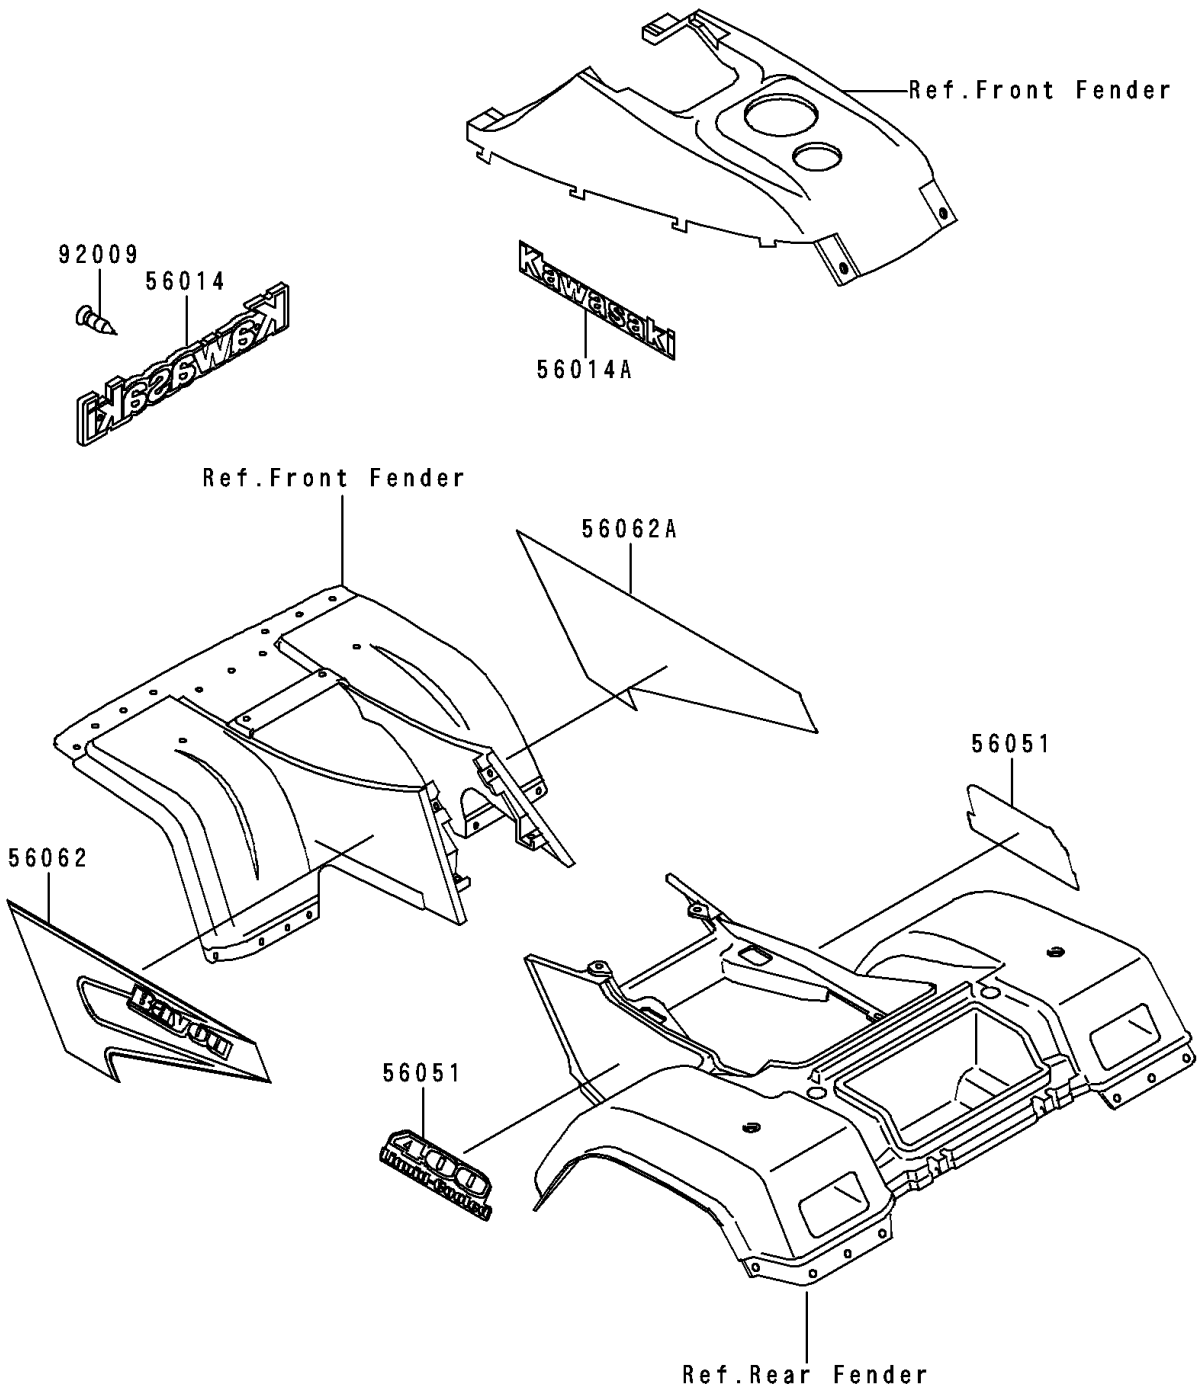

1999 Bayou 400 4X4 PARTS DIAGRAM

Decals(Green)(KLF400-B7)

F2861E

1999 Bayou 400 4X4 PARTS LIST

Decals(Green)(KLF400-B7)

ITEM NAME	PART NUMBER	QUANTITY
EMBLEM,KAWASAKI (Ref # 56014)	56014-1278	1
EMBLEM,FR FENDER COVER,KAWASAK (Ref # 56014A)	56014-1370	2
MARK,RR FENDER,400 (Ref # 56051)	56051-1853	2
PATTERN,FR FENDER,LH (Ref # 56062)	56062-1493	1
PATTERN,FR FENDER,RH (Ref # 56062A)	56062-1494	1
SCREW,TAPPING,3X10 (Ref # 92009)	92009-1680	2