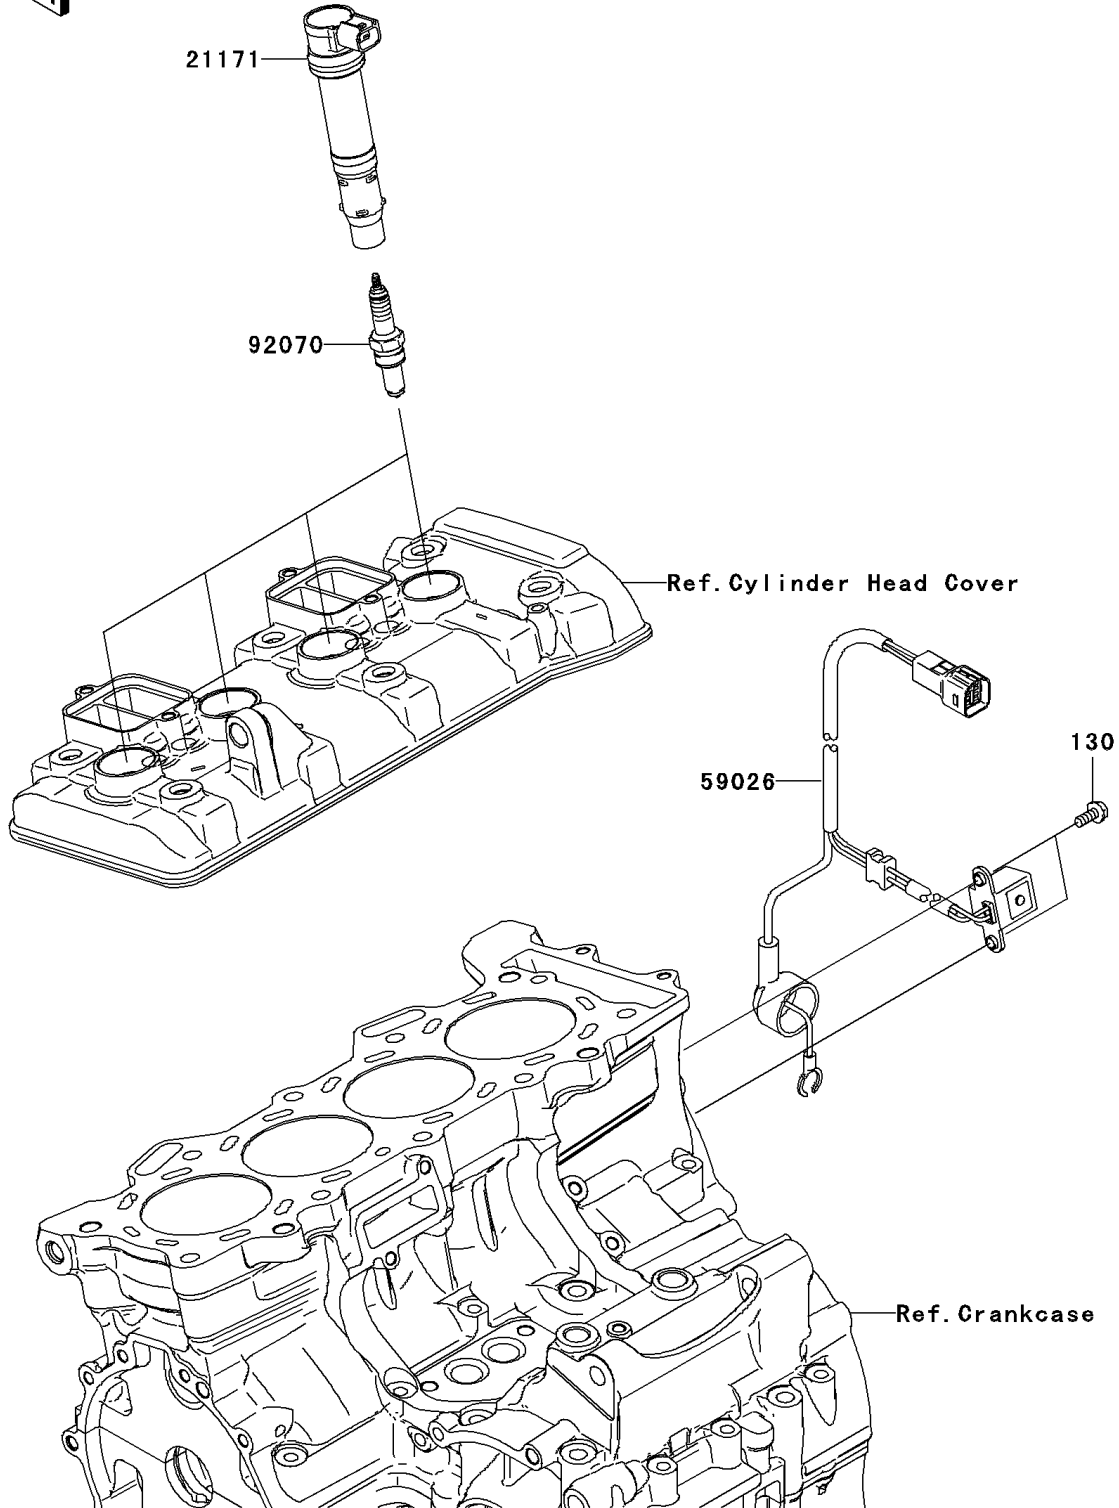

2007 Ninja® ZX™ -6R PARTS DIAGRAM

Ignition System

E1830

2007 Ninja® ZX™-6R PARTS LIST

Ignition System

ITEM NAME	PART NUMBER	QUANTITY
BOLT-FLANGED,5X12 (Ref # 130)	130BA0512	2
COIL-ASSY-IGNITION (Ref # 21171)	21171-1282	4
COIL-PULSING (Ref # 59026)	59026-0026	1
PLUG-SPARK,CR9E(NGK) (Ref # 92070)	92070-1266	4