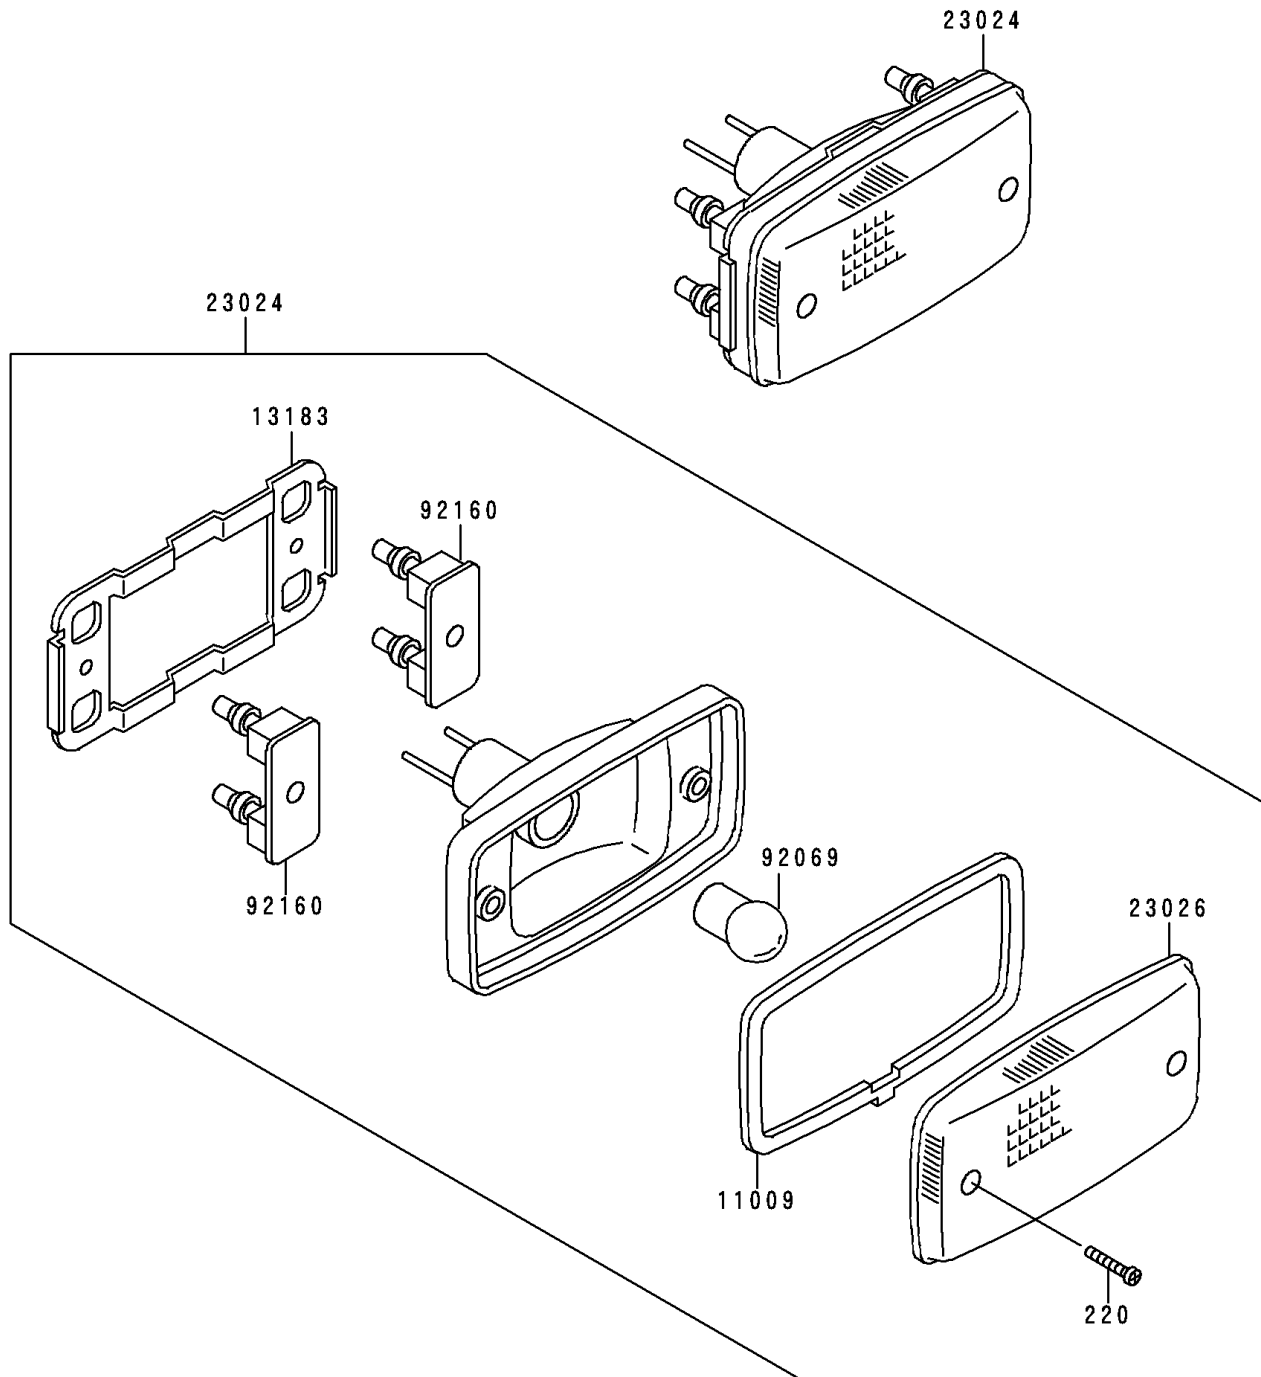

1999 Bayou 400 4X4 PARTS DIAGRAM

Taillight(s)

F2720

1999 Bayou 400 4X4 PARTS LIST

Taillight(s)

| ITEM NAME | PART NUMBER | QUANTITY |
|--------------------------------|-------------|----------|
| SCREW-PAN-CROS (Ref # 220) | 220B0420 | 4 |
| GASKET,TAIL LAMP (Ref # 11009) | 11009-4004 | 2 |
| PLATE,TAIL LAMP (Ref # 13183) | 13183-1261 | 2 |
| LAMP-ASSY-TAIL (Ref # 23024) | 23024-1118 | 2 |
| LENS,TAIL LAMP (Ref # 23026) | 23026-4003 | 2 |
| BULB,12V 8W (Ref # 92069) | 92069-1012 | 2 |
| DAMPER,TAIL LAMP (Ref # 92160) | 92160-1053 | 4 |