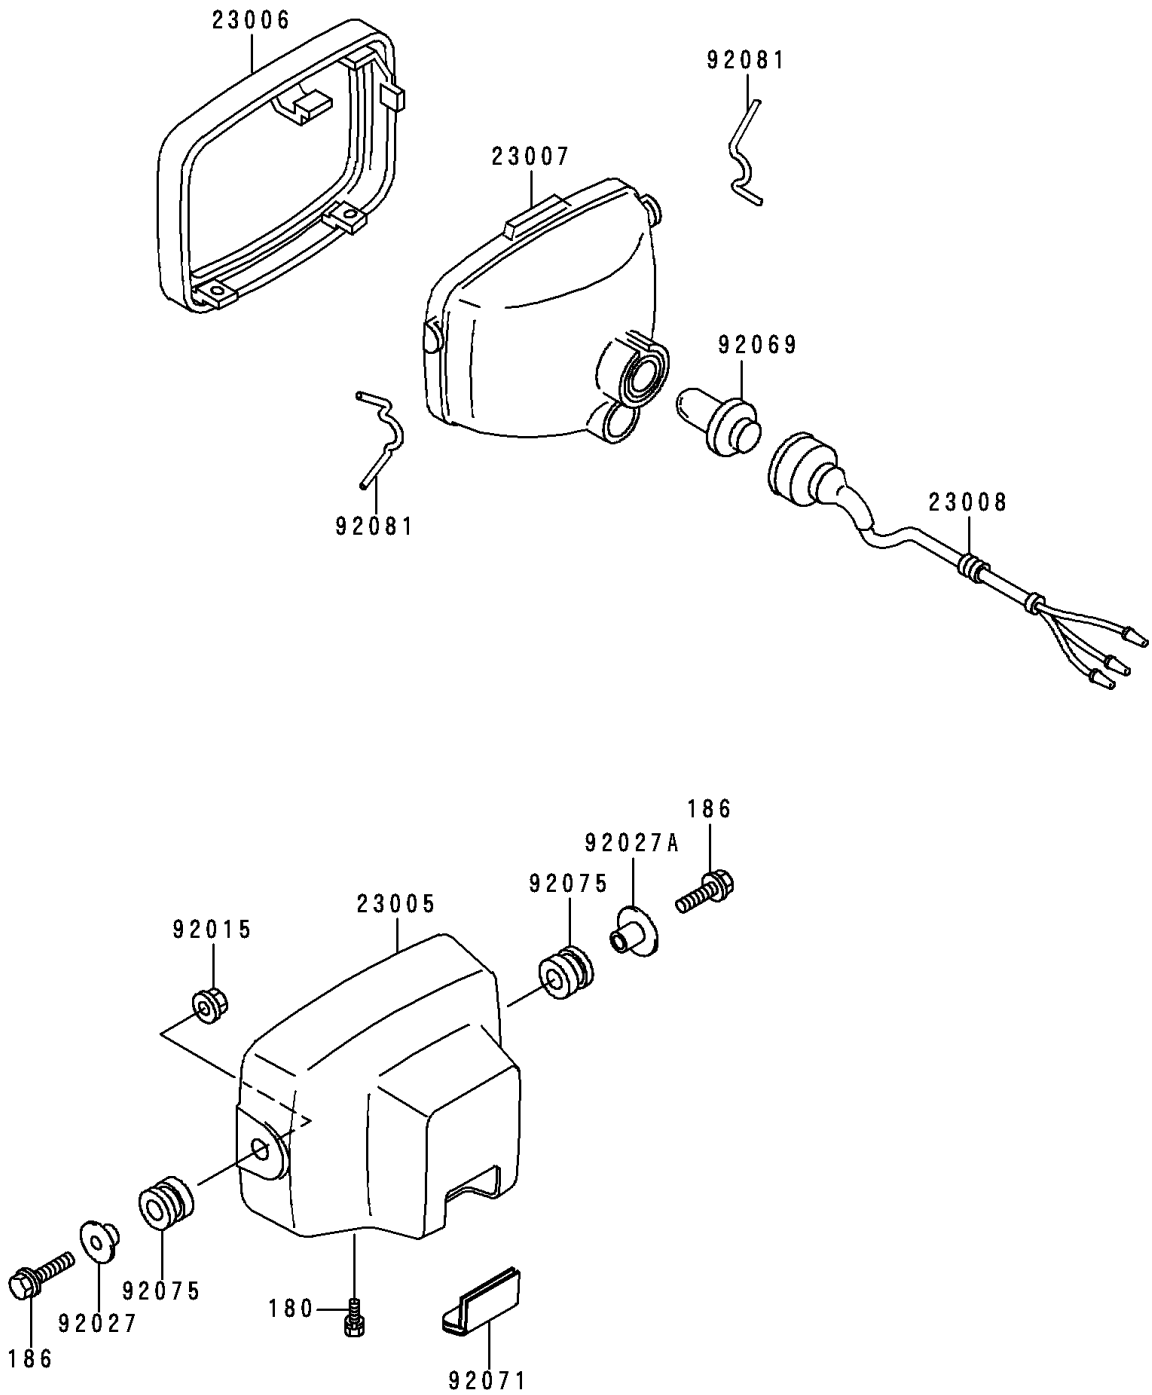

1999 Bayou 400 4X4 PARTS DIAGRAM

Headlight(s)

F2710

1999 Bayou 400 4X4 PARTS LIST

Headlight(s)

ITEM NAME	PART NUMBER	QUANTITY
BOLT-UPSET-WS (Ref # 180)	180C0512	4
BOLT-UPSET-WP (Ref # 186)	186B0630	4
BODY-COMP-HEAD LAMP,BLACK (Ref # 23005)	23005-1018-6Z	2
RIM-LAMP (Ref # 23006)	23006-1058	2
LENS-COMP,HEAD LAMP (Ref # 23007)	23007-1274	2
SOCKET-ASSY,HEAD LAMP (Ref # 23008)	23008-1357	2
NUT,FLANGED,6MM (Ref # 92015)	92015-1367	2
COLLAR,L=9.6 (Ref # 92027)	92027-1045	2
COLLAR,L=13.1 (Ref # 92027A)	92027-251	2
BULB,12V 25/25W (Ref # 92069)	92069-1010	2
GROMMET,HEAD LAMP (Ref # 92071)	92071-1205	2
DAMPER (Ref # 92075)	92075-277	4
SPRING (Ref # 92081)	92081-1421	4