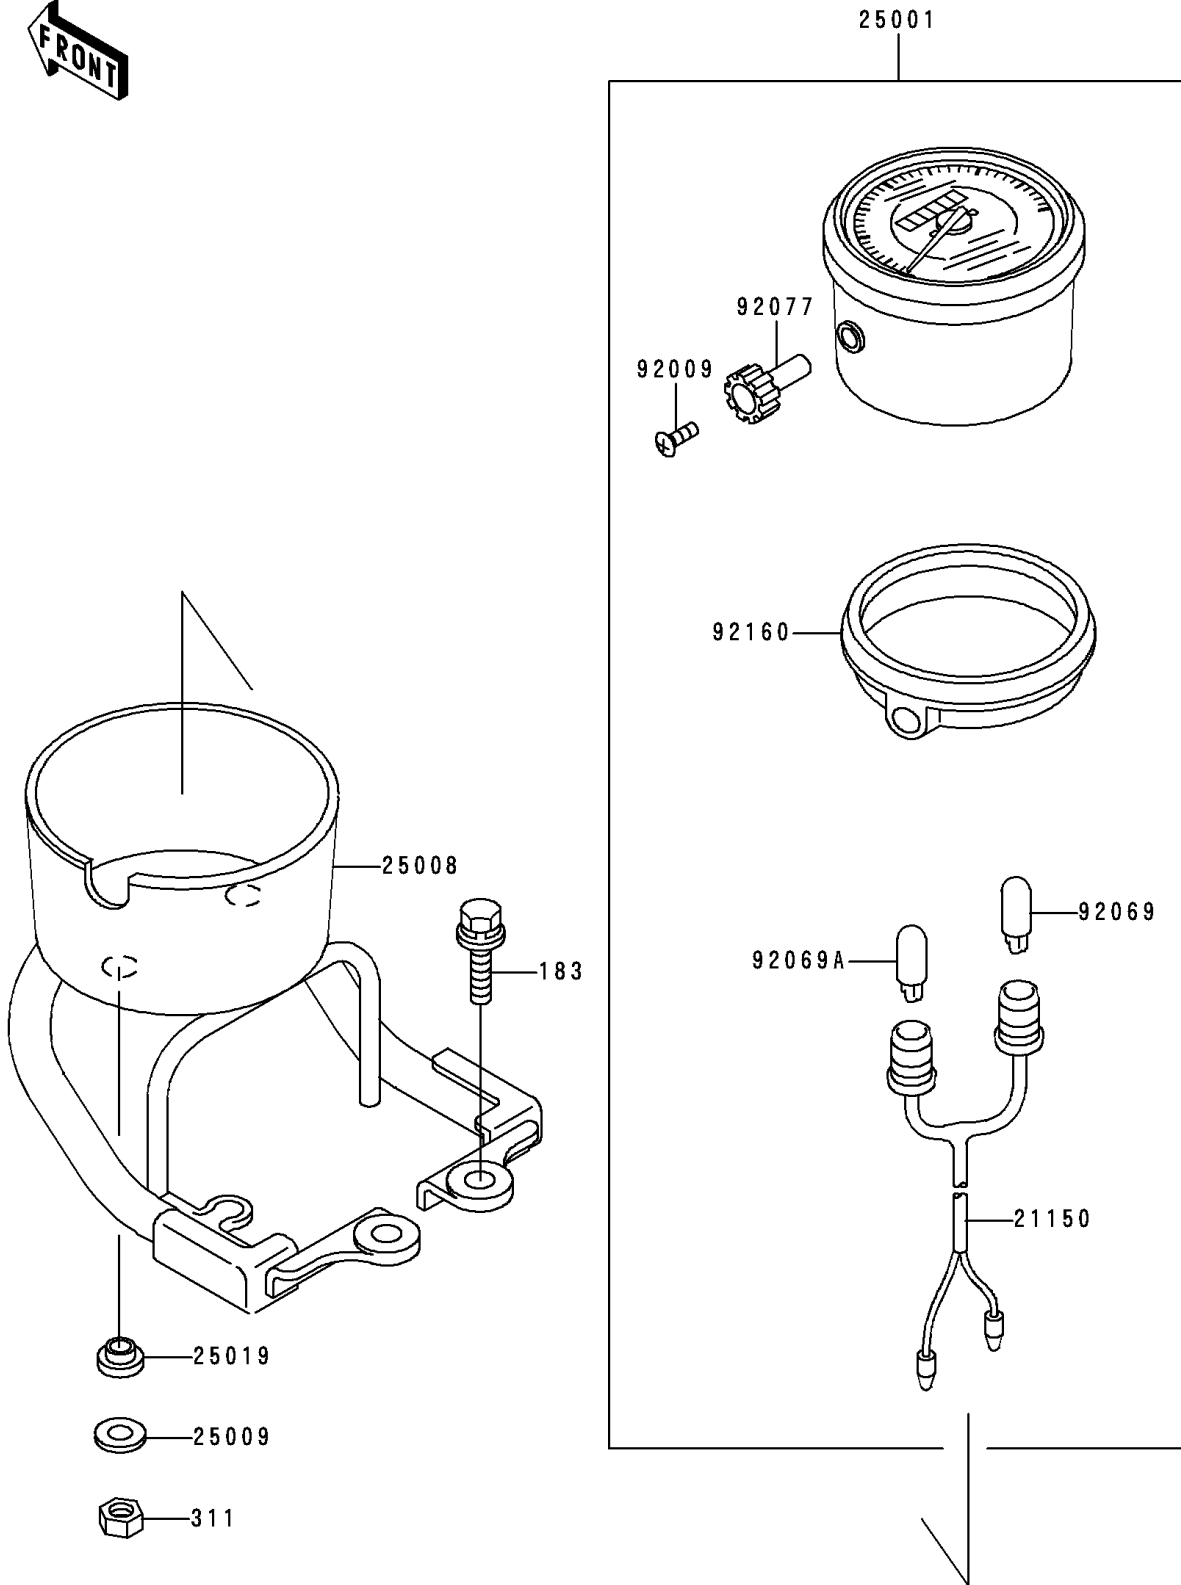

1997 Bayou 400 4X4 (Canada Only) PARTS DIAGRAM

Meter(s)

F2530

1997 Bayou 400 4X4 (Canada Only) PARTS LIST

Meter(s)

ITEM NAME	PART NUMBER	QUANTITY
BOLT-UPSET-WS-SMALL (Ref # 183)	183J0814	2
NUT-HEX (Ref # 311)	311C0500	2
CORD-ASSY,SPEEDOMETER (Ref # 21150)	21150-1056	1
METER-ASSY,SPEED,KPH (Ref # 25001)	25001-1894	1
BRACKET-METER (Ref # 25008)	25008-1191	1
WASHER,5.2X16X1.2 (Ref # 25009)	25009-004	2
DAMPER,METER (Ref # 25019)	25019-023	2
SCREW,2X6,BLACK (Ref # 92009)	92009-1172	1
BULB,12V 1.7W (Ref # 92069)	92069-1059	1
BULB,12V 1.7W (Ref # 92069A)	92069-1070	1
KNOB,METER (Ref # 92077)	92077-1073	1
DAMPER,SPEEDOMETER (Ref # 92160)	92160-1064	1