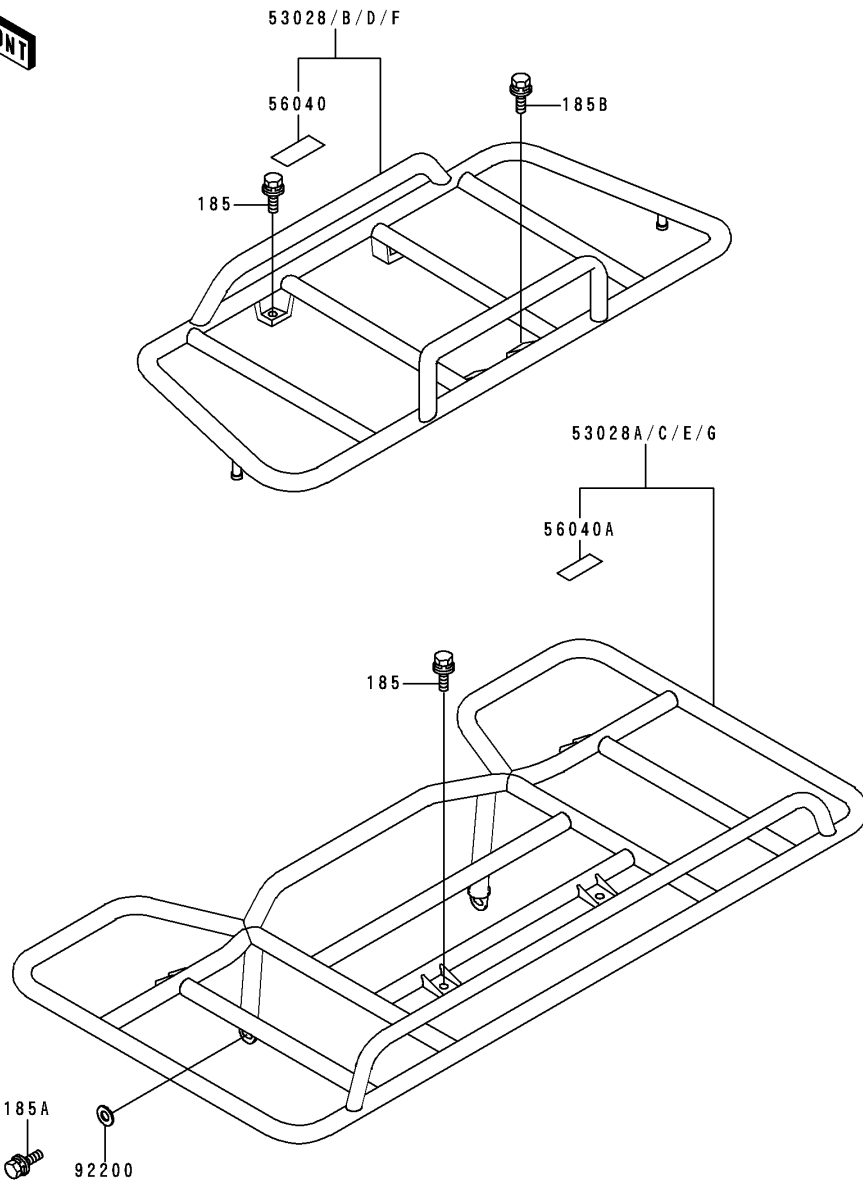

1997 Bayou 400 4X4 (Canada Only) PARTS DIAGRAM

Carrier(s)

F2520

1997 Bayou 400 4X4 (Canada Only) PARTS LIST

Carrier(s)

ITEM NAME	PART NUMBER	QUANTITY
BOLT-UPSET-WSP-SMALL (Ref # 185)	185C0816	4
BOLT-UPSET-WSP-SMALL,8X20 (Ref # 185A)	185J0820	2
BOLT-UPSET-WSP-SMALL,8X35 (Ref # 185B)	185J0835	2
LABEL-WARNING,MAXIMUM LOAD (Ref # 56040)	56040-1321	1
LABEL-WARNING,MAXIMUM LOAD (Ref # 56040A)	56040-1322	1
WASHER,8.5X20X2.3 (Ref # 92200)	92200-1055	2
CARRIER-ASSY,FR,S.GRAY (Ref # 53028D)	53028-1082-1U	1
CARRIER-ASSY,RR,S.GRAY (Ref # 53028E)	53028-1083-1U	1
CARRIER-ASSY,FR,S.GRAY (Ref # 53028F)	53028-1084-1U	1
CARRIER-ASSY,RR,S.GRAY (Ref # 53028G)	53028-1085-1U	1