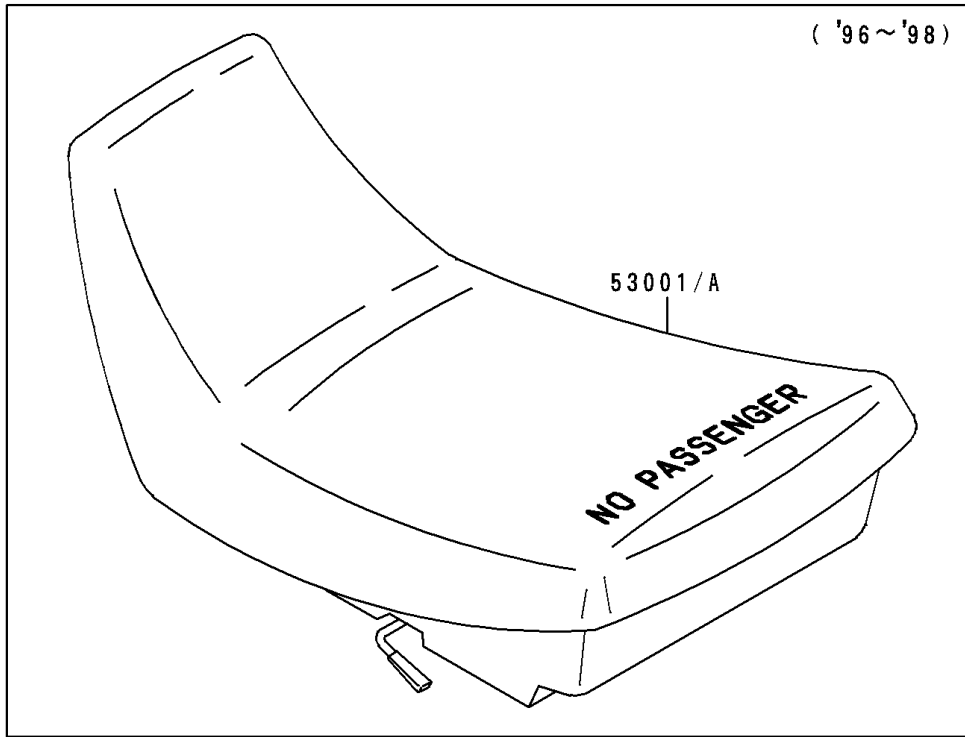

1999 Bayou 400 4X4 PARTS DIAGRAM

Seat

F2510

1999 Bayou 400 4X4 PARTS LIST

Seat

ITEM NAME	PART NUMBER	QUANTITY
SEAT-ASSY,S.GRAY (Ref # 53001B)	53001-1891-LG	1