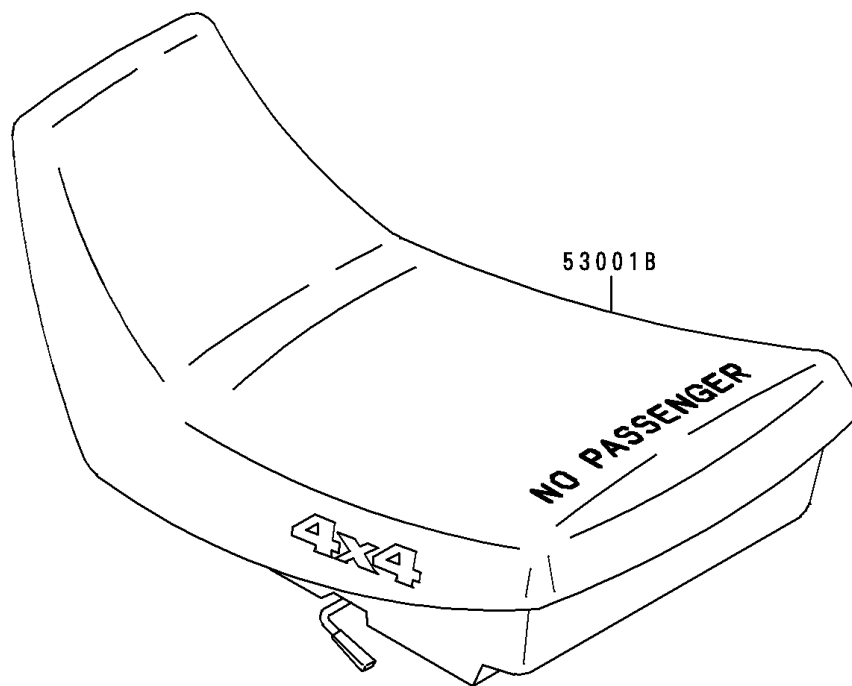

1999 Bayou 400 4X4 PARTS DIAGRAM

Seat

F2510

1999 Bayou 400 4X4 PARTS LIST

Seat

ITEM NAME	PART NUMBER	QUANTITY
SEAT-ASSY,S.GRAY (Ref # 53001B)	53001-1891-LG	1