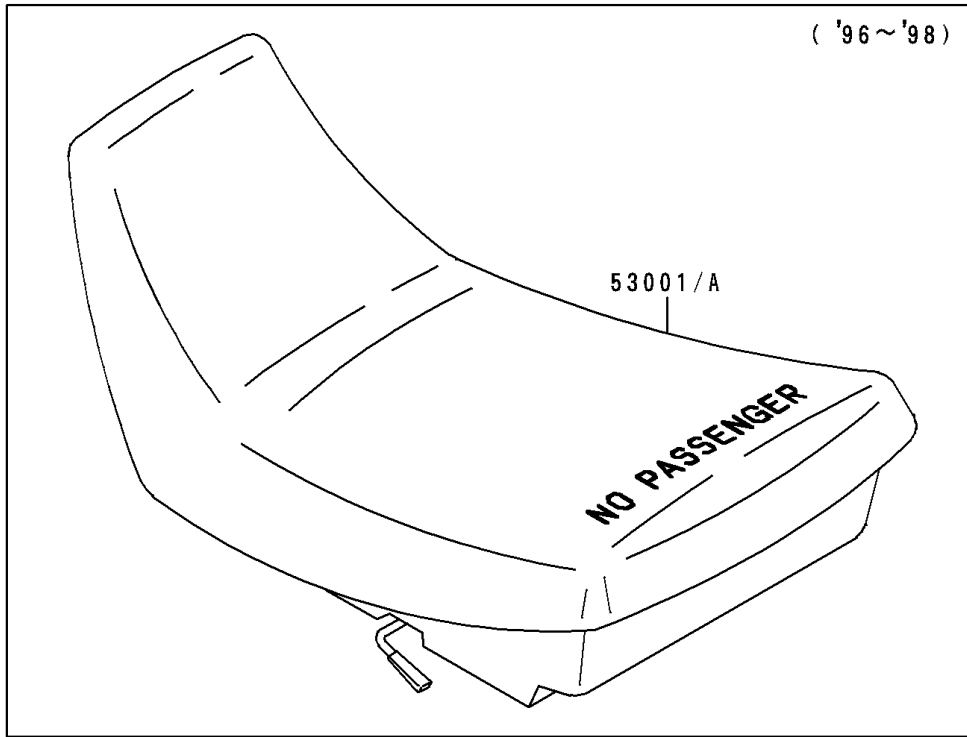

1997 Bayou 400 4X4 (Canada Only) PARTS DIAGRAM

Seat

F2510

1997 Bayou 400 4X4 (Canada Only) PARTS LIST

Seat

ITEM NAME	PART NUMBER	QUANTITY
SEAT-ASSY,BEIGE (Ref # 53001)	53001-1543-K5	1
SEAT-ASSY,S.GRAY (Ref # 53001A)	53001-1543-LG	1