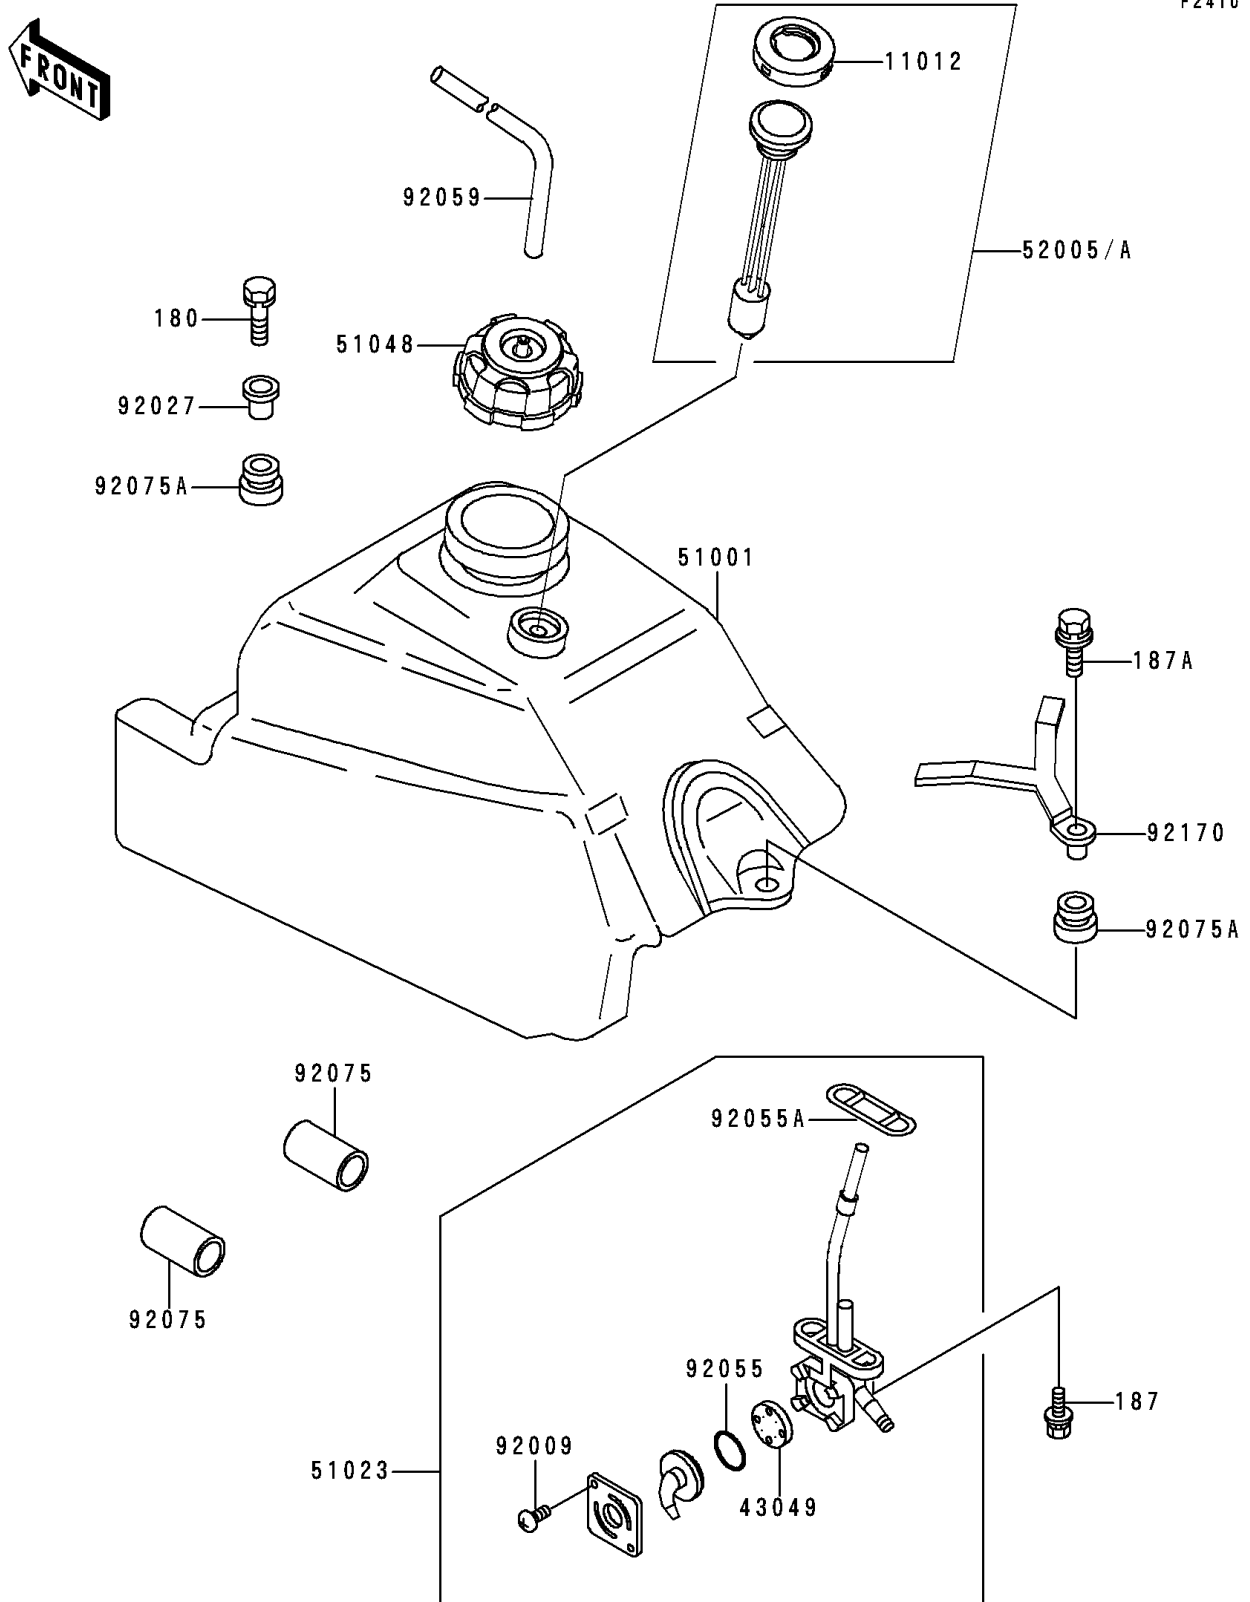

1997 Bayou 400 4X4 (Canada Only) PARTS DIAGRAM

Fuel Tank

1997 Bayou 400 4X4 (Canada Only) PARTS LIST

Fuel Tank

ITEM NAME	PART NUMBER	QUANTITY
BOLT-UPSET-WS,6X25 (Ref # 180)	180D0625	2
BOLT-UPSET-WSP (Ref # 187)	187B0614	2
BOLT-UPSET-WSP (Ref # 187A)	187D0630	1
CAP,FUEL GAUGE (Ref # 11012)	11012-1627	1
PACKING,FUEL TAP LEVER (Ref # 43049)	43049-1017	1
TANK-COMP-FUEL (Ref # 51001)	51001-1362	1
TAP-ASSY,FUEL (Ref # 51023)	51023-1159	1
CAP-ASSY-TANK,FUEL (Ref # 51048)	51048-1090	1
GAUGE,FUEL (Ref # 52005)	52005-1086	1
SCREW,3X5 (Ref # 92009)	92009-1123	2
COLLAR,L=16.1 (Ref # 92027)	92027-1847	2
RING-O,FUEL TAP LEVER (Ref # 92055)	92055-1111	1
RING-O,FUEL TAP PACKING (Ref # 92055A)	92055-1348	1
TUBE,5X9.4X300 (Ref # 92059)	92059-1982	1
DAMPER,FUEL TANK,FR,UNDER (Ref # 92075)	92075-1369	2
DAMPER (Ref # 92075A)	92075-1787	3
CLAMP,HOSE (Ref # 92170)	92170-1070	1