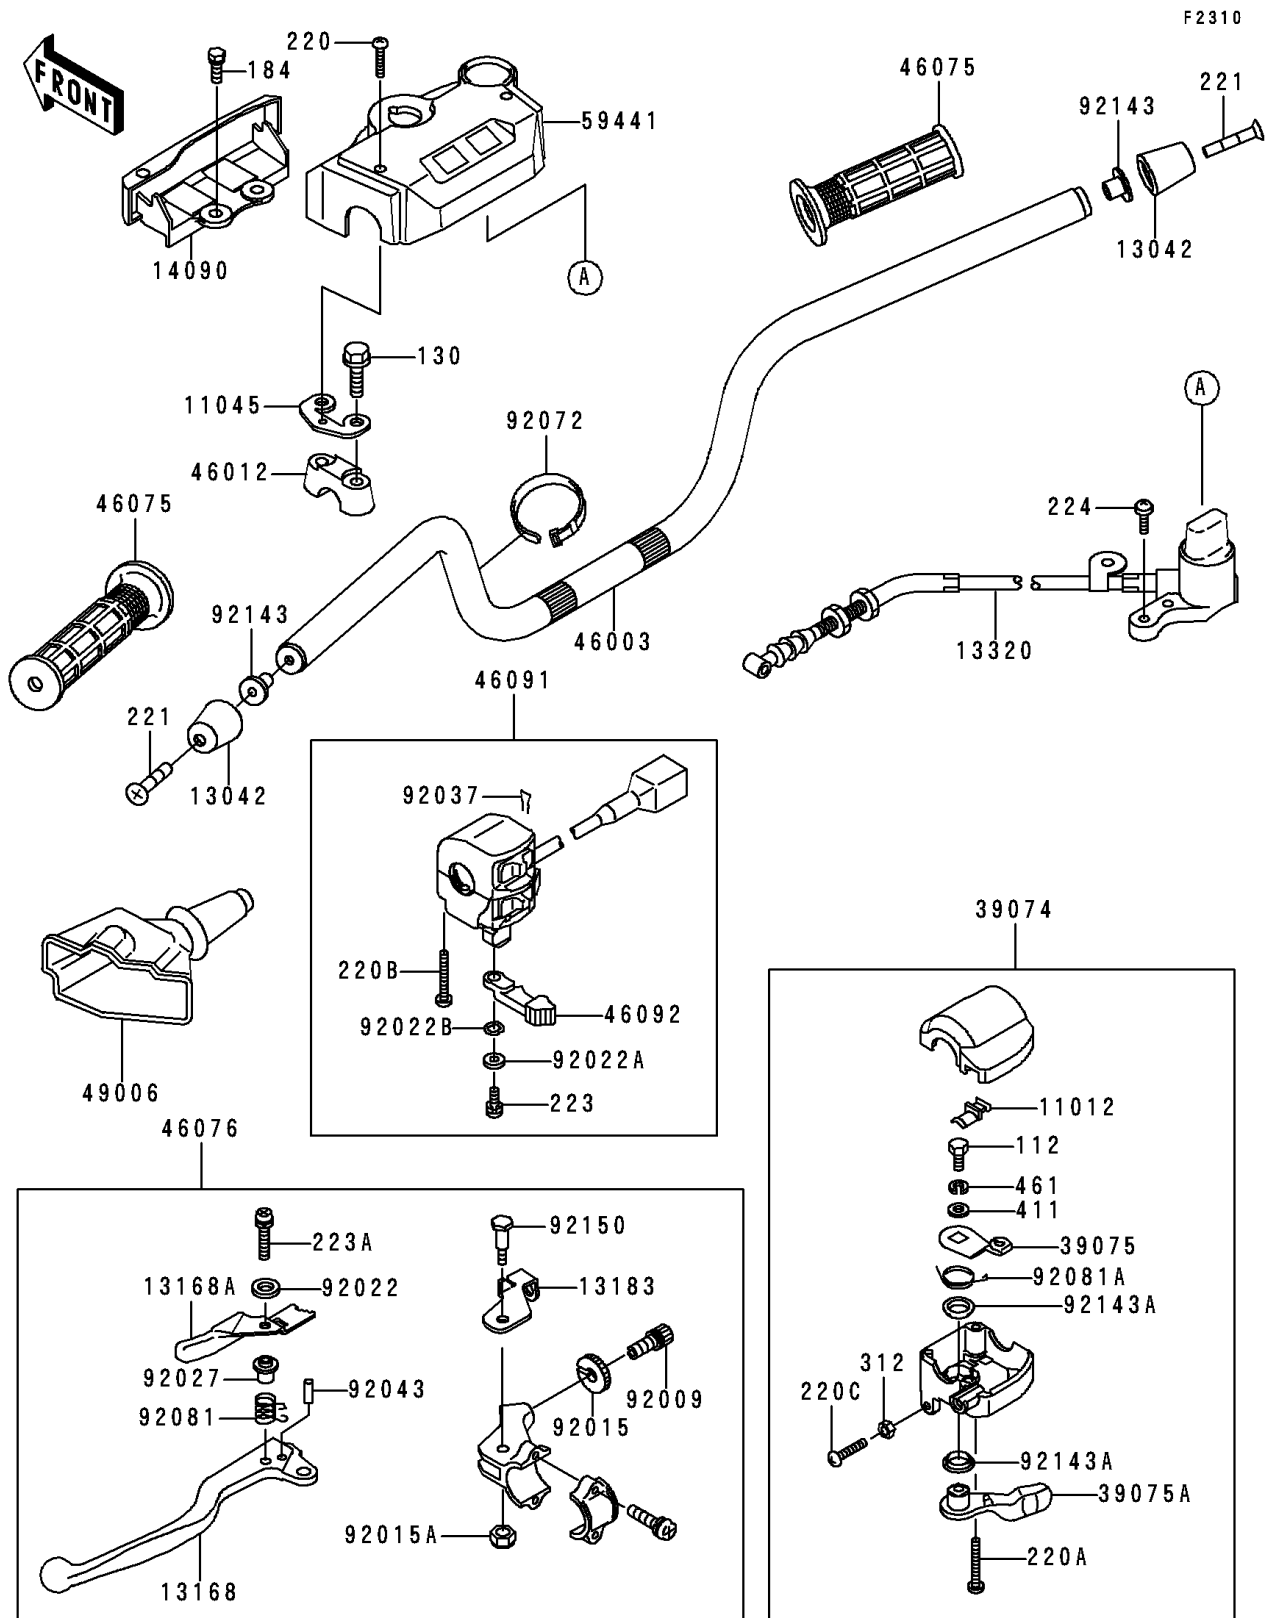

1997 Bayou 400 4X4 (Canada Only) PARTS DIAGRAM

Handlebar

1997 Bayou 400 4X4 (Canada Only) PARTS LIST

Handlebar

ITEM NAME	PART NUMBER	QUANTITY
BOLT-UPSET (Ref # 112)	112D0614	1
BOLT-FLANGED (Ref # 130)	130P0860	4
CAP (Ref # 11012)	11012-1425	1
BRACKET,HANDLE COVER (Ref # 11045)	11045-1925	2
WEIGHT,HANDLE (Ref # 13042)	13042-1005	2
LEVER (Ref # 13168)	13168-1449	1
LEVER,LOCK (Ref # 13168A)	13168-1450	1
PLATE,LOCK (Ref # 13183)	13183-1609	1
LEVER-ASSY,REVERSE (Ref # 13320)	13320-1008	1
LEVER-ASSY-THROTTLE (Ref # 39074)	39074-1055	1
LEVER-THROTTLE,ARM (Ref # 39075)	39075-1054	1
LEVER-THROTTLE (Ref # 39075A)	39075-1059	1
HANDLE (Ref # 46003)	46003-1365	1
HOLDER-HANDLE (Ref # 46012)	46012-1168	2
GRIP (Ref # 46075)	46075-1056	2
LEVER-ASSY-GRIP,LH (Ref # 46076)	46076-1178	1
HOUSING-ASSY-CONTROL,LH (Ref # 46091)	46091-1462	1
LEVER-GRIP,CHOKE (Ref # 46092)	46092-1149	1
BOOT,CLUTCH LEVER (Ref # 49006)	49006-1057	1
COVER-HANDLE (Ref # 59441)	59441-1077	1
SCREW,CABLE ADJUST,8MM (Ref # 92009)	92009-1435	1
NUT,CABLE ADJUST LOCK,8MM (Ref # 92015)	92015-1596	1
NUT (Ref # 92015A)	92015-1829	1
WASHER,4MM (Ref # 92022)	92022-1647	1
WASHER,5MM (Ref # 92022A)	92022-1837	1
WASHER,WAVE,5MM (Ref # 92022B)	92022-1838	1
COLLAR,RETURN SPRING (Ref # 92027)	92027-1336	1
CLAMP,CLIP (Ref # 92037)	92037-1836	1
PIN,SPRING,3X16 (Ref # 92043)	92043-1268	1