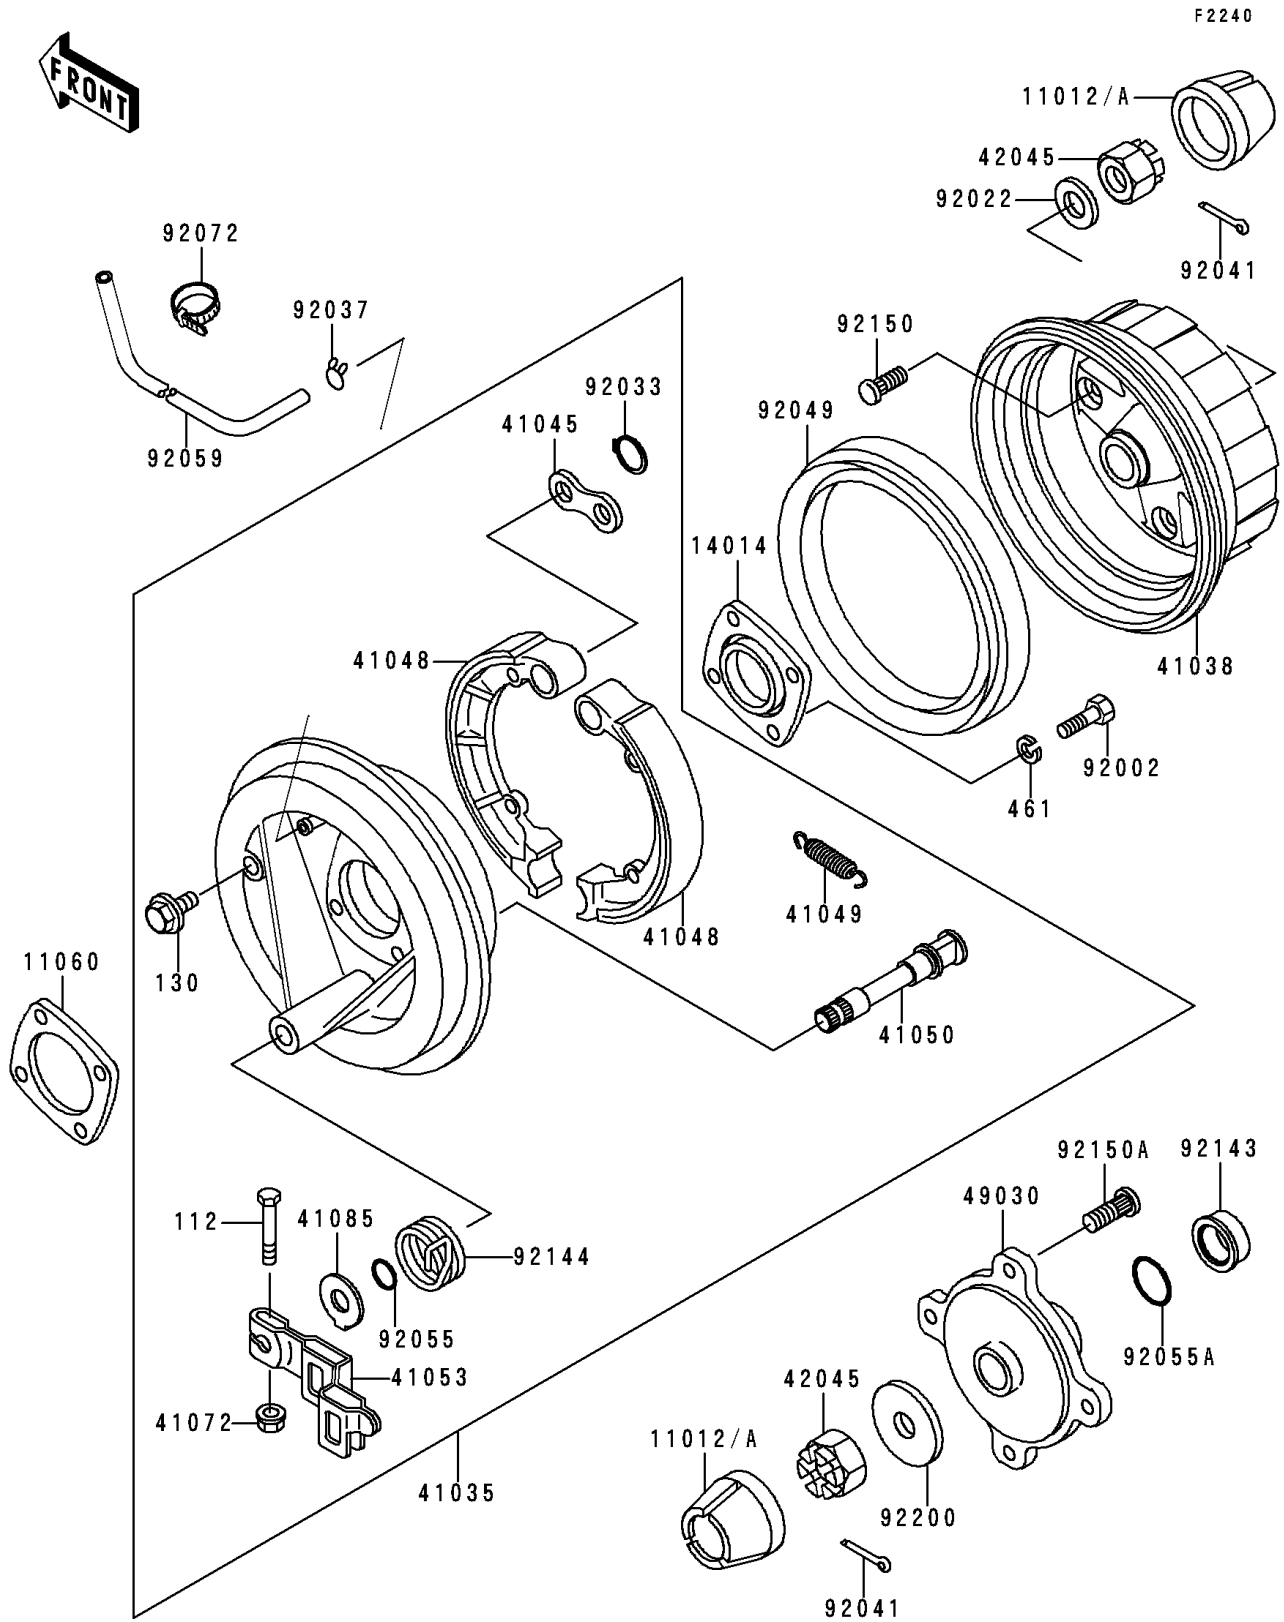

# 1997 Bayou 400 4X4 (Canada Only) PARTS DIAGRAM

Rear Hub

# 1997 Bayou 400 4X4 (Canada Only) PARTS LIST

## Rear Hub

ITEM NAME	PART NUMBER	QUANTITY
BOLT-UPSET (Ref # 112)	112H0640	1
BOLT-FLANGED,10X12 (Ref # 130)	130B1012	1
WASHER-SPRING,10MM (Ref # 461)	461F1000	4
CAP,WHEEL (Ref # 11012A)	11012-1969	2
GASKET (Ref # 11060)	11060-1561	1
PLATE-POSITION (Ref # 14014)	14014-1072	1
PANEL-ASSY-BRAKE,RR,RH (Ref # 41035)	41035-1305	1
DRUM,REAR BRAKE (Ref # 41038)	41038-1202	1
WASHER (Ref # 41045)	41045-006	1
SHOE-BRAKE (Ref # 41048)	41048-1082	2
SPRING,BRAKE SHOE (Ref # 41049)	41049-012	2
CAM-BRAKE (Ref # 41050)	41050-1077	1
LEVER-BRAKE CAM (Ref # 41053)	41053-1078	1
NUT,6MM (Ref # 41072)	41072-007	1
INDICATOR (Ref # 41085)	41085-1062	1
NUT,CASTLE,18MM (Ref # 42045)	42045-018	2
HUB,RR,LH (Ref # 49030)	49030-1111	1
BOLT,10X30 (Ref # 92002)	92002-1918	4
WASHER,18.3X34X4.5 (Ref # 92022)	92022-1658	1
RING-SNAP,15MM (Ref # 92033)	92033-1250	2
CLAMP,TUBE (Ref # 92037)	92037-147	1
COTTER,4.0X35 (Ref # 92041)	92041-1053	2
SEAL-OIL,SD07 190 225 16 NS (Ref # 92049)	92049-1312	1
RING-O,ID=16.4 (Ref # 92055)	92055-1376	1
RING-O,ID=24.5 (Ref # 92055A)	92055-1459	1
TUBE,4.7X9.5X1240 (Ref # 92059)	92059-1968	1
BAND,L=188 (Ref # 92072)	92072-1239	3
COLLAR (Ref # 92143)	92143-1585	1
SPRING (Ref # 92144)	92144-1365	1

## Rear Hub

ITEM NAME	PART NUMBER	QUANTITY
BOLT,10MM (Ref # 92150)	92150-1110	4
BOLT (Ref # 92150A)	92150-1289	4
WASHER,18.5X52X4.5 (Ref # 92200)	92200-1139	1