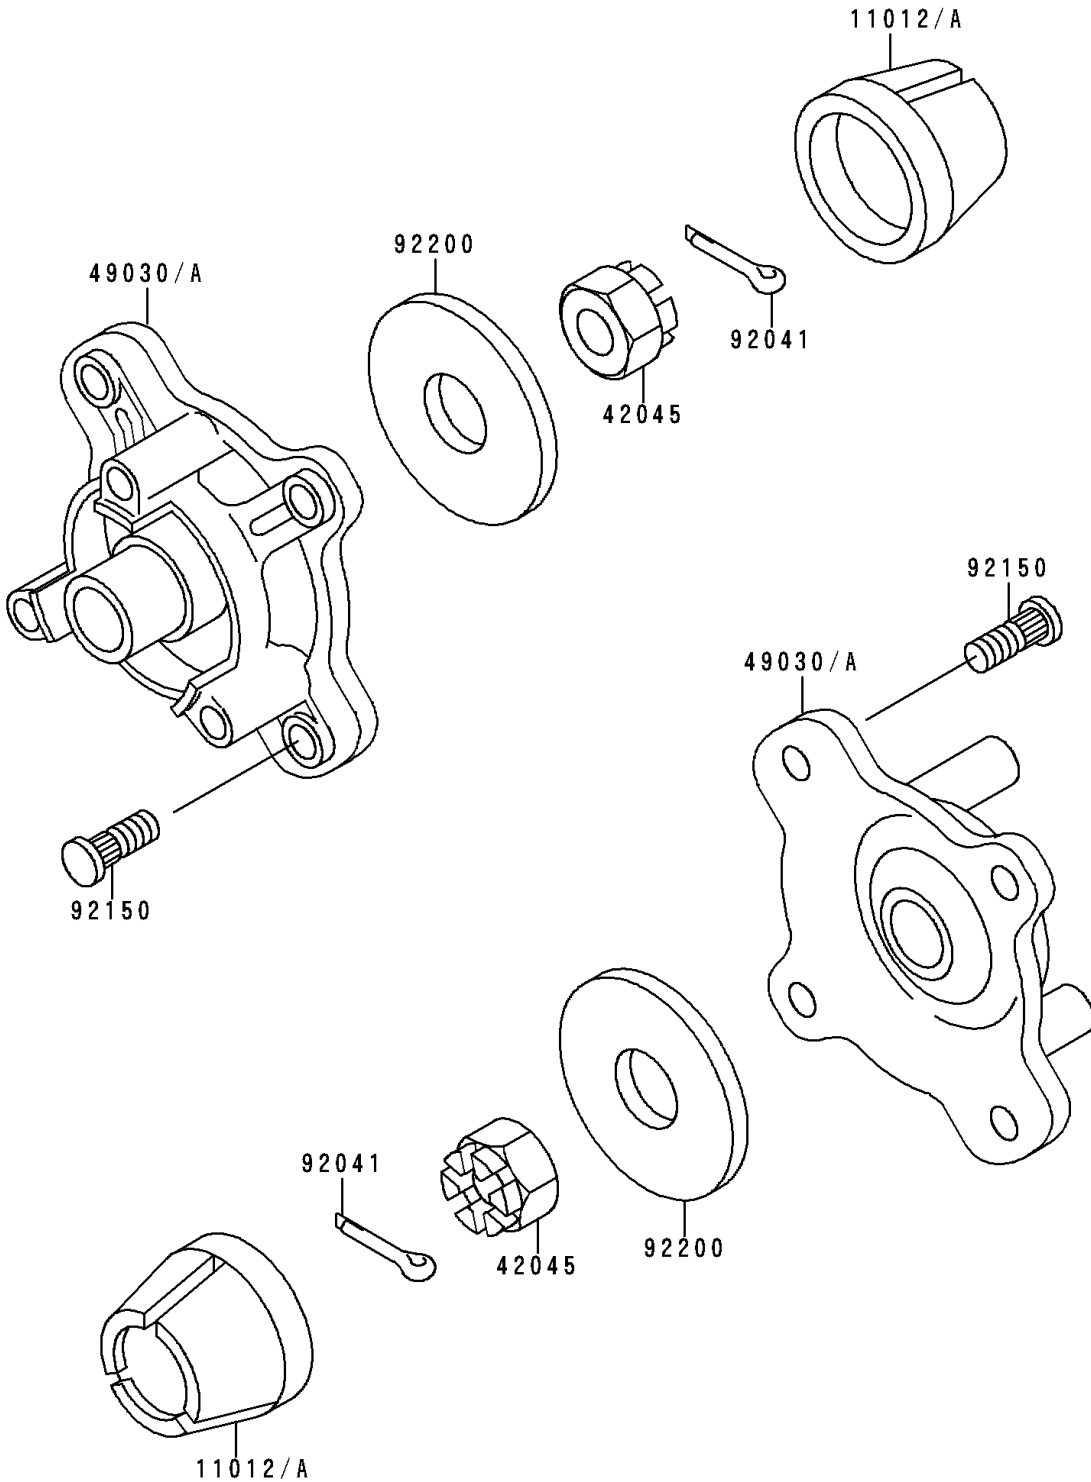

1997 Bayou 400 4X4 (Canada Only) PARTS DIAGRAM

Front Hub

F2230

1997 Bayou 400 4X4 (Canada Only) PARTS LIST

Front Hub

ITEM NAME	PART NUMBER	QUANTITY
CAP,WHEEL (Ref # 11012A)	11012-1969	2
NUT,CASTLE,18MM (Ref # 42045)	42045-018	2
HUB,FR (Ref # 49030)	49030-1102	2
COTTER,4.0X35 (Ref # 92041)	92041-1053	2
BOLT (Ref # 92150)	92150-1289	8
WASHER,18.5X52X4.5 (Ref # 92200)	92200-1139	2