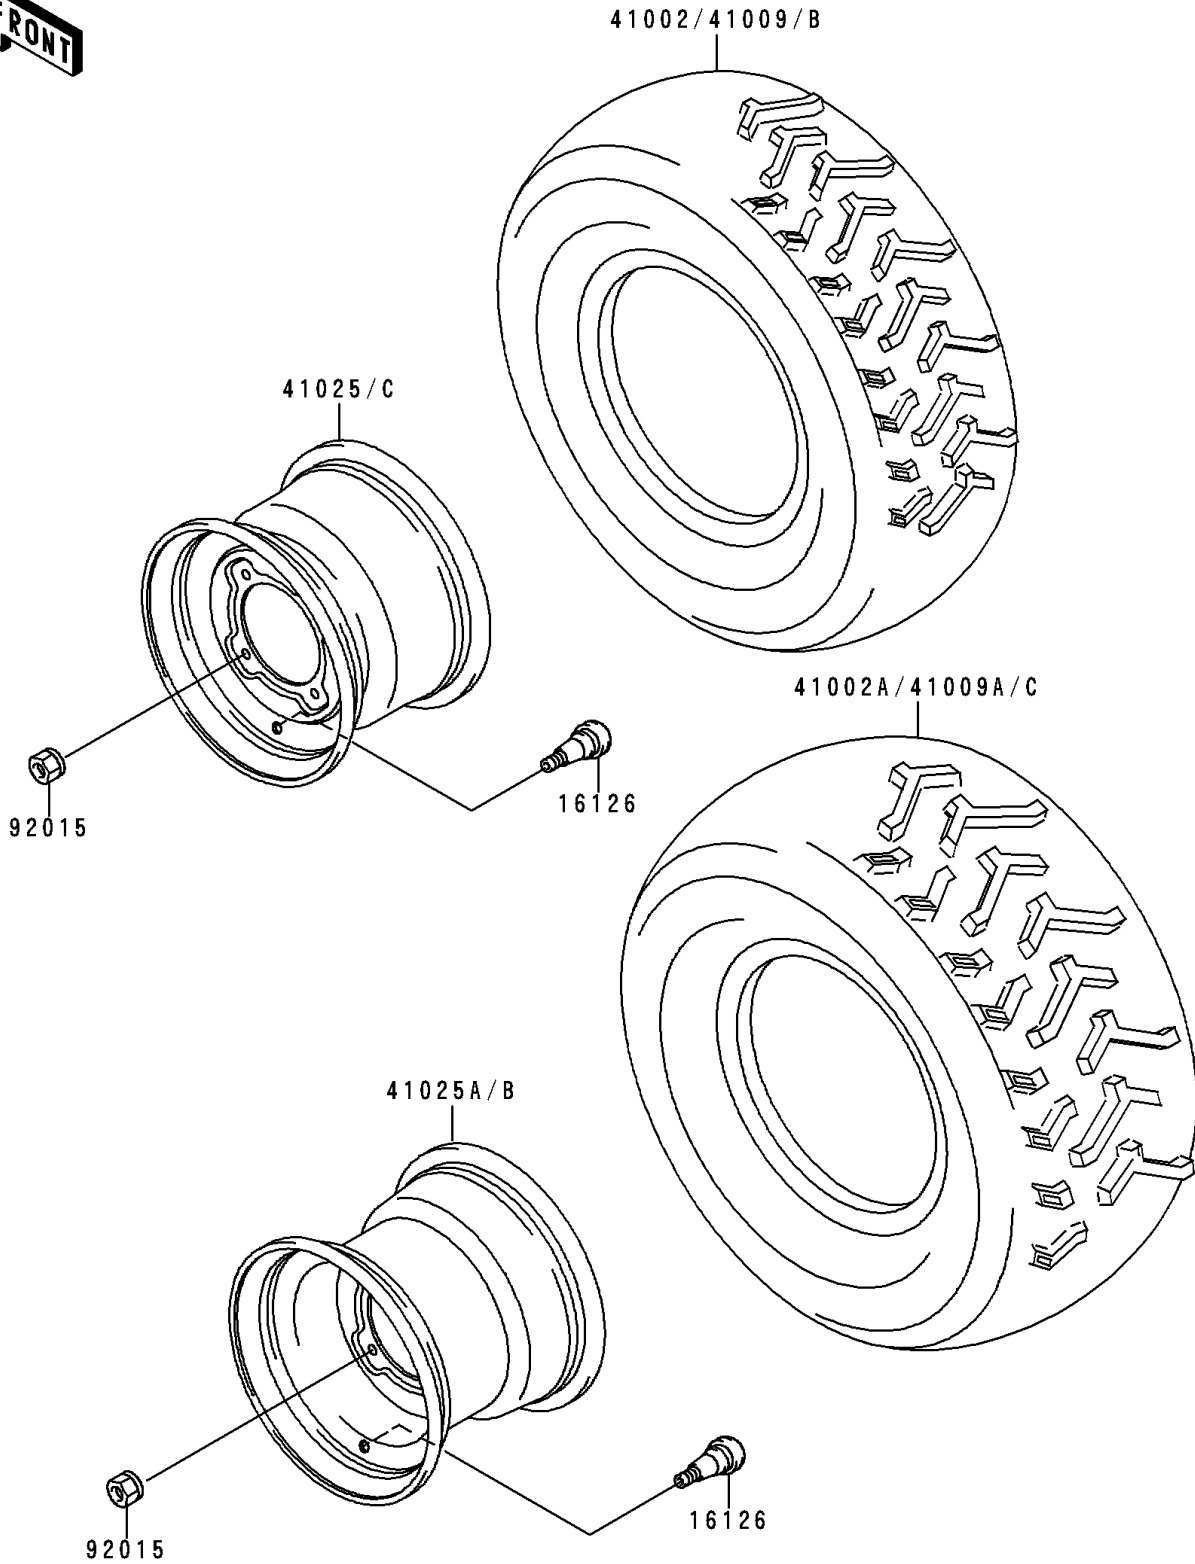

1999 Bayou 400 4X4 PARTS DIAGRAM

Wheels/Tires

F2210

1999 Bayou 400 4X4 PARTS LIST

Wheels/Tires

ITEM NAME	PART NUMBER	QUANTITY
VALVE (Ref # 16126)	16126-4001	4
TIRE,FR,AT24X8-11,KT962(D) (Ref # 41002)	41002-1678	2
TIRE,RR,AT24X10-11,KT962A(D) (Ref # 41002A)	41002-1890	2
TIRE,FR,AT24X8-11(GOOD YEAR) (Ref # 41009B)	41009-1163	2
TIRE,RR,AT24X10-11(GOOD YEAR) (Ref # 41009C)	41009-1164	2
RIM,RR,11X8.0,SILVER NO.40 (Ref # 41025B)	41025-1334-5A	2
RIM,FR,11X6.5,SILVER NO.40 (Ref # 41025C)	41025-1342-5A	2
NUT,LOCK,10MM (Ref # 92015)	92015-1808	16