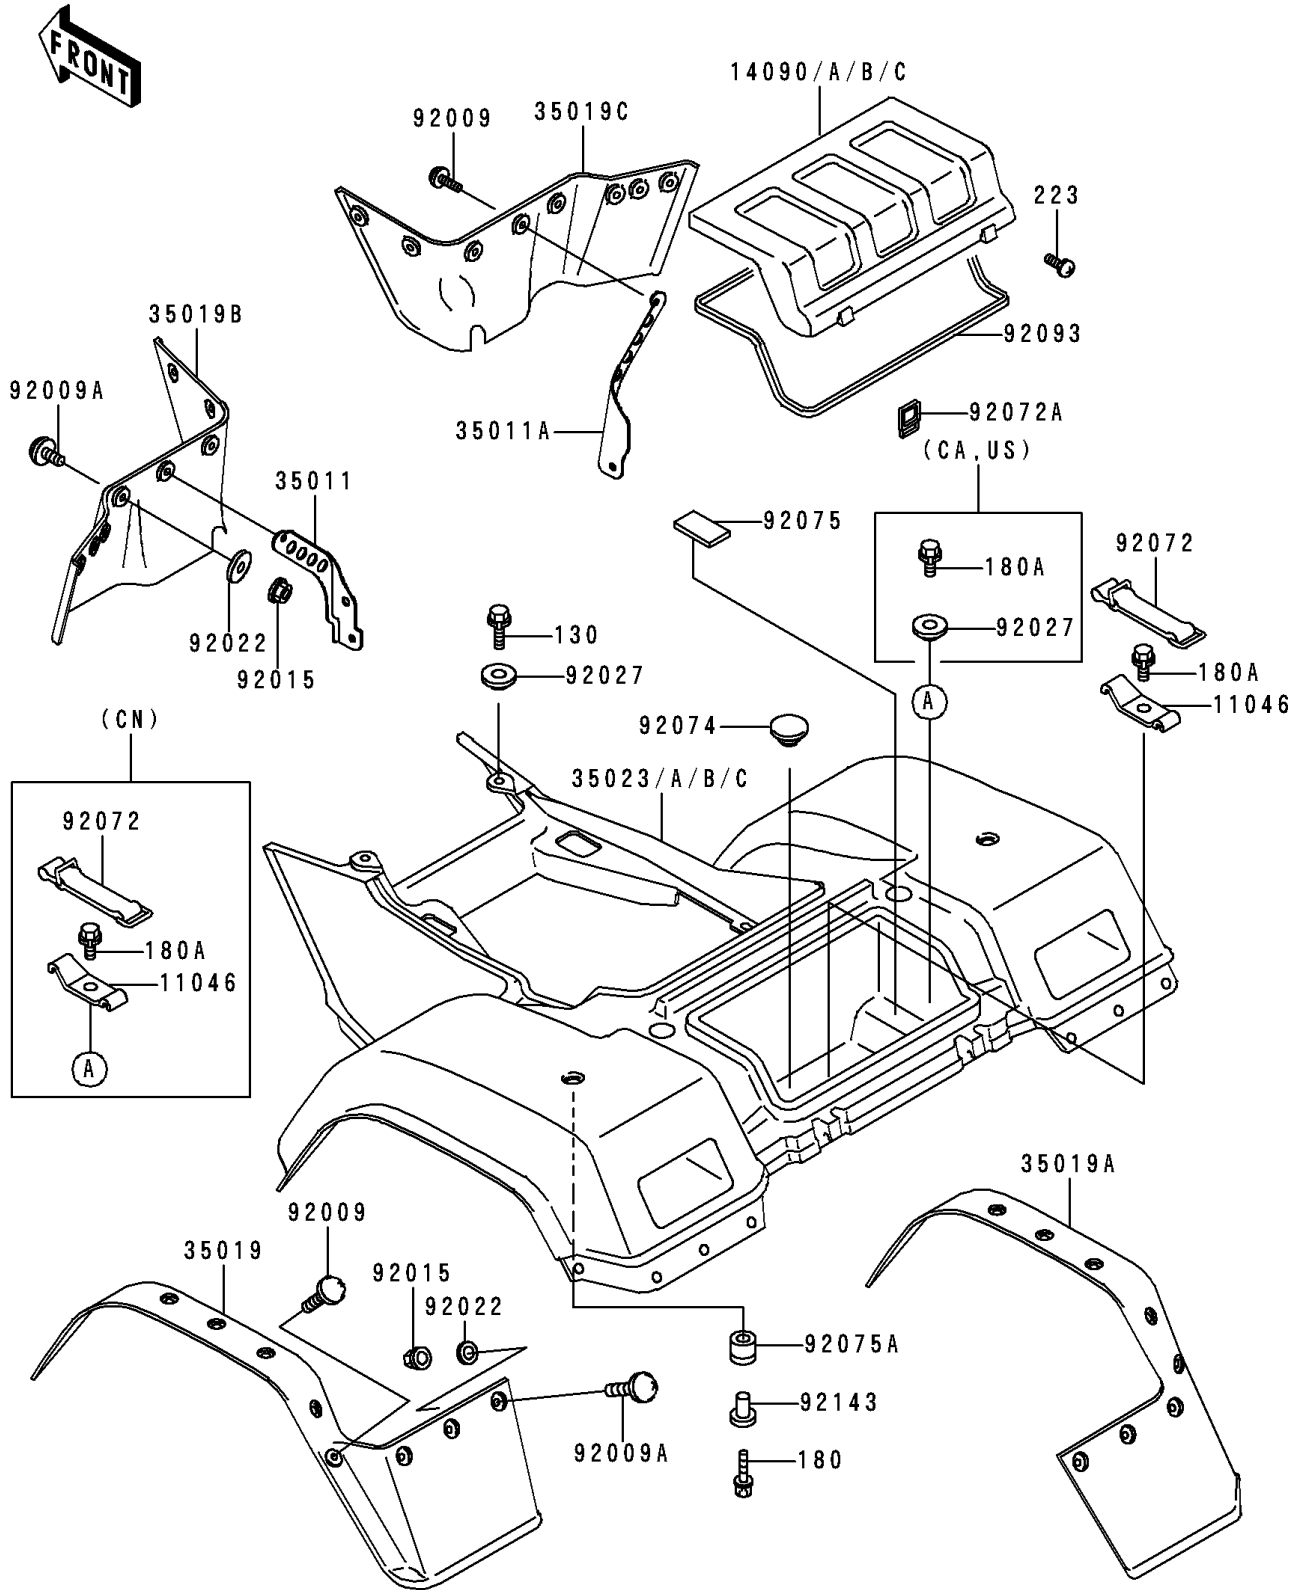

1997 Bayou 400 4X4 (Canada Only) PARTS DIAGRAM

Rear Fender(s)

F2172

1997 Bayou 400 4X4 (Canada Only) PARTS LIST

Rear Fender(s)

ITEM NAME	PART NUMBER	QUANTITY
BOLT-FLANGED (Ref # 130)	130C0618	2
BOLT-UPSET-WS,6X35 (Ref # 180)	180C0635	2
BOLT-UPSET-WS (Ref # 180A)	180D0614	2
SCREW-PAN-WS-CROS,4X6 (Ref # 223)	223C0406	2
COVER,REAR FENDER,F.GREEN (Ref # 14090)	14090-1160-59	1
COVER,REAR FENDER,F.RED (Ref # 14090C)	14090-1160-6L	1
STAY,RR FENDER,LH (Ref # 35011)	35011-1618	1
STAY,RR FENDER,RH (Ref # 35011A)	35011-1619	1
FLAP,RR,LH,BLACK (Ref # 35019)	35019-1298-6Z	1
FLAP,RR,RH,BLACK (Ref # 35019A)	35019-1299-6Z	1
FLAP,RR,LWR,LH,F.BLACK (Ref # 35019B)	35019-1325-6Z	1
FLAP,RR,LWR,RH,F.BLACK (Ref # 35019C)	35019-1326-6Z	1
FENDER-REAR,F.GREEN (Ref # 35023)	35023-1332-59	1
FENDER-REAR,F.C.RED (Ref # 35023C)	35023-1332-6L	1
SCREW,6X22,BLACK (Ref # 92009)	92009-1256	4
SCREW,6X16 (Ref # 92009A)	92009-1621	34
NUT,LOCK,FLANGED,6MM (Ref # 92015)	92015-1675	40
WASHER,6.5X16X1.0 (Ref # 92022)	92022-1093	38
BAND,REAR FENDER COVER (Ref # 92072A)	92072-1291	2
PLUG,11X3.2 (Ref # 92074)	92074-038	1
DAMPER (Ref # 92075A)	92075-1936	2
SEAL,REAR FENDER COVER (Ref # 92093)	92093-1262	1
COLLAR,L=19.6 (Ref # 92143)	92143-1100	2
BRACKET,BAND (Ref # 11046)	11046-1319	1
BRACKET,BAND (Ref # 11046)	11046-1319	2
COLLAR,L=4.7 (Ref # 92027)	92027-122	2
COLLAR,L=4.7 (Ref # 92027)	92027-122	3
BAND (Ref # 92072)	92072-1085	1
BAND (Ref # 92072)	92072-1085	2