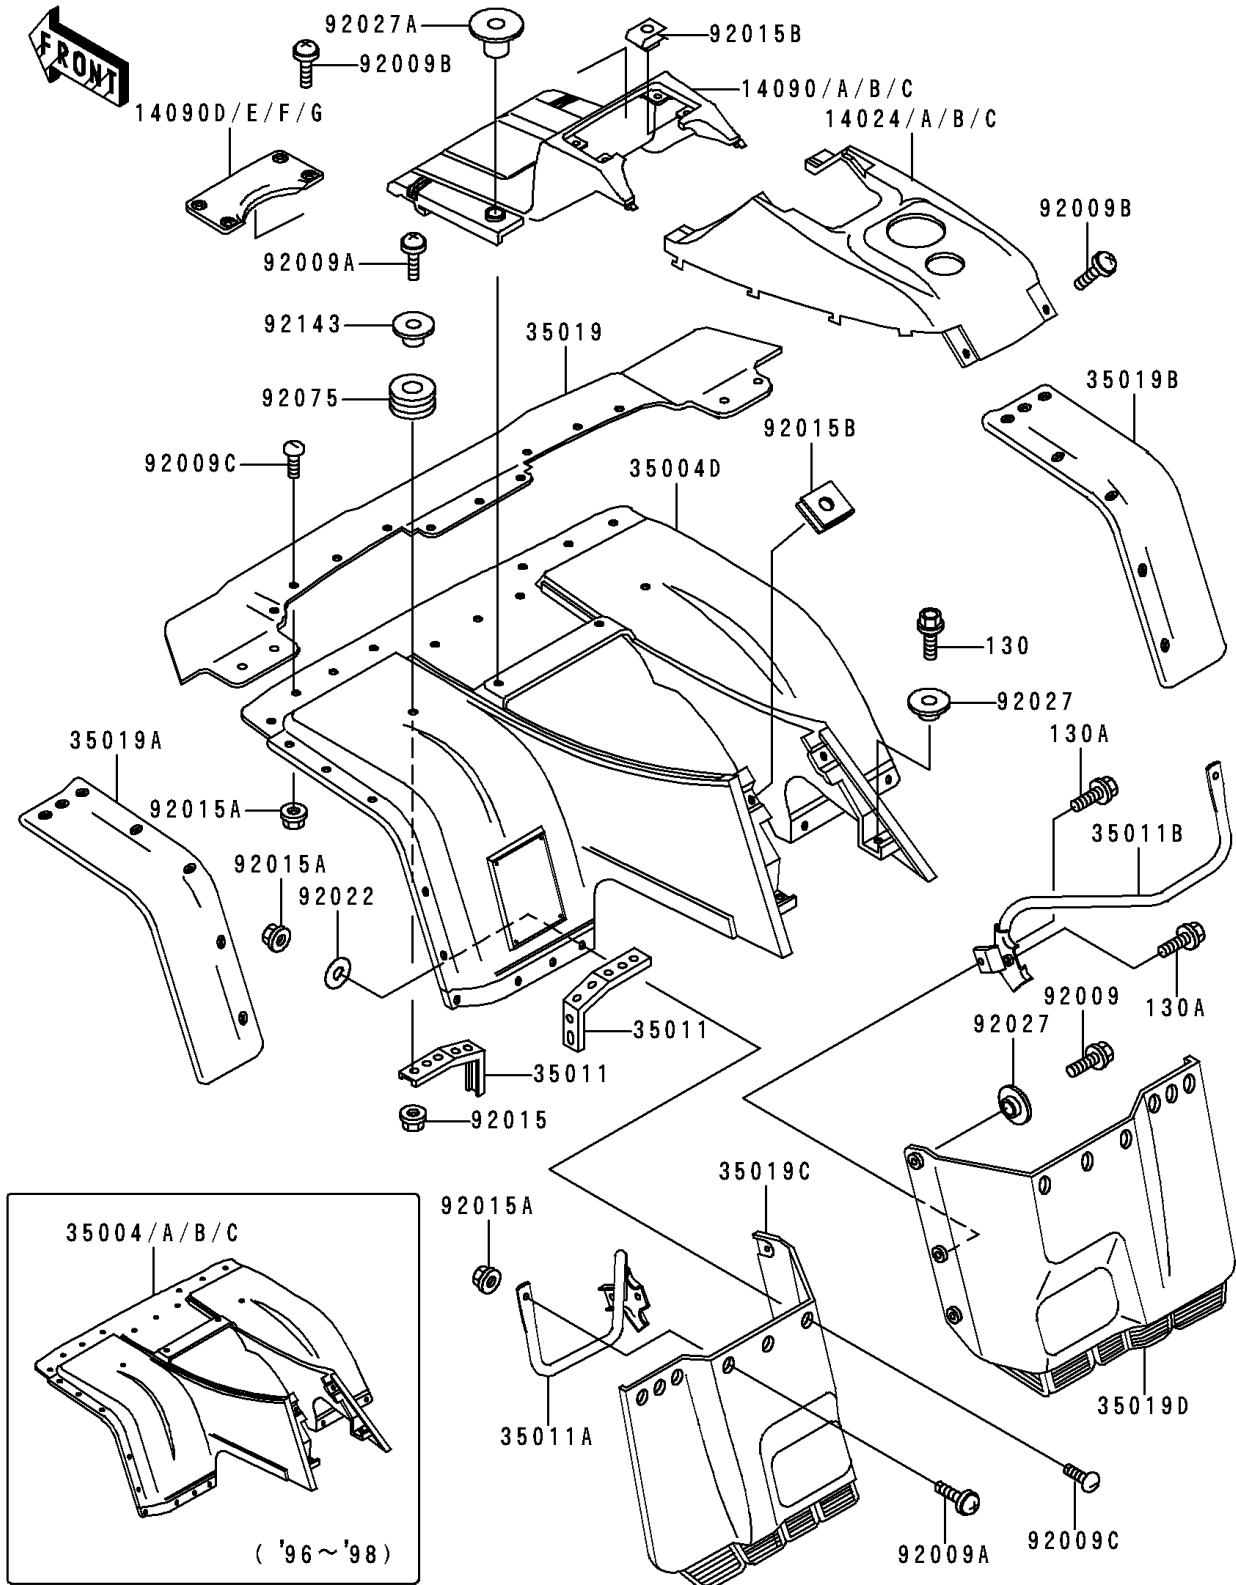

1997 Bayou 400 4X4 (Canada Only) PARTS DIAGRAM

Front Fender(s)

F2171

1997 Bayou 400 4X4 (Canada Only) PARTS LIST

Front Fender(s)

ITEM NAME	PART NUMBER	QUANTITY
BOLT-FLANGED,6X16 (Ref # 130)	130C0616	2
BOLT-FLANGED,6X18 (Ref # 130A)	130J0618	8
COVER,FRONT FENDER,RR,GREEN (Ref # 14024A)	14024-1657-59	1
COVER,FRONT FENDER,RR,F.RED (Ref # 14024C)	14024-1657-6L	1
COVER,FRONT FENDER,FR,GREEN (Ref # 14090A)	14090-1143-59	1
COVER,FRONT FENDER,FR,F.RED (Ref # 14090C)	14090-1143-6L	1
COVER,FRONT CAP,GREEN (Ref # 14090E)	14090-1156-59	1
COVER,FRONT CAP,F.RED (Ref # 14090G)	14090-1156-6L	1
FENDER-FRONT,F.GREEN (Ref # 35004)	35004-1293-59	1
FENDER-FRONT,F.C.RED (Ref # 35004C)	35004-1293-6L	1
STAY,FRONT FENDER,UPP (Ref # 35011)	35011-1420	2
STAY,FR FENDER,LH,LWR FLAP (Ref # 35011A)	35011-1600	1
STAY,FR FENDER,RH,LWR FLAP (Ref # 35011B)	35011-1601	1
FLAP,FR,BLACK (Ref # 35019)	35019-1291-6Z	1
FLAP,FR,SIDE,LH,BLACK (Ref # 35019A)	35019-1292-6Z	1
FLAP,FR,SIDE,RH,BLACK (Ref # 35019B)	35019-1293-6Z	1
FLAP,FR,LWR,LH,BLACK (Ref # 35019C)	35019-1294-6Z	1
FLAP,FR,LWR,RH,BLACK (Ref # 35019D)	35019-1295-6Z	1
SCREW (Ref # 92009)	92009-1166	2
SCREW,6X22,BLACK (Ref # 92009A)	92009-1256	10
SCREW,6X14 (Ref # 92009B)	92009-1288	6
SCREW,6X16 (Ref # 92009C)	92009-1621	29
NUT,FLANGED,6MM,BLACK (Ref # 92015)	92015-1233	2
NUT,LOCK,FLANGED,6MM (Ref # 92015A)	92015-1675	37
NUT,CLAMP,6MM (Ref # 92015B)	92015-1678	6
WASHER,6.5X16X1.0 (Ref # 92022)	92022-1093	37
COLLAR,L=4.7 (Ref # 92027)	92027-122	8
COLLAR (Ref # 92027A)	92027-1929	2
DAMPER,CASE (Ref # 92075)	92075-222	2

1997 Bayou 400 4X4 (Canada Only) PARTS LIST

Front Fender(s)

ITEM NAME	PART NUMBER	QUANTITY
COLLAR,L=9.6 (Ref # 92143)	92143-1016	2