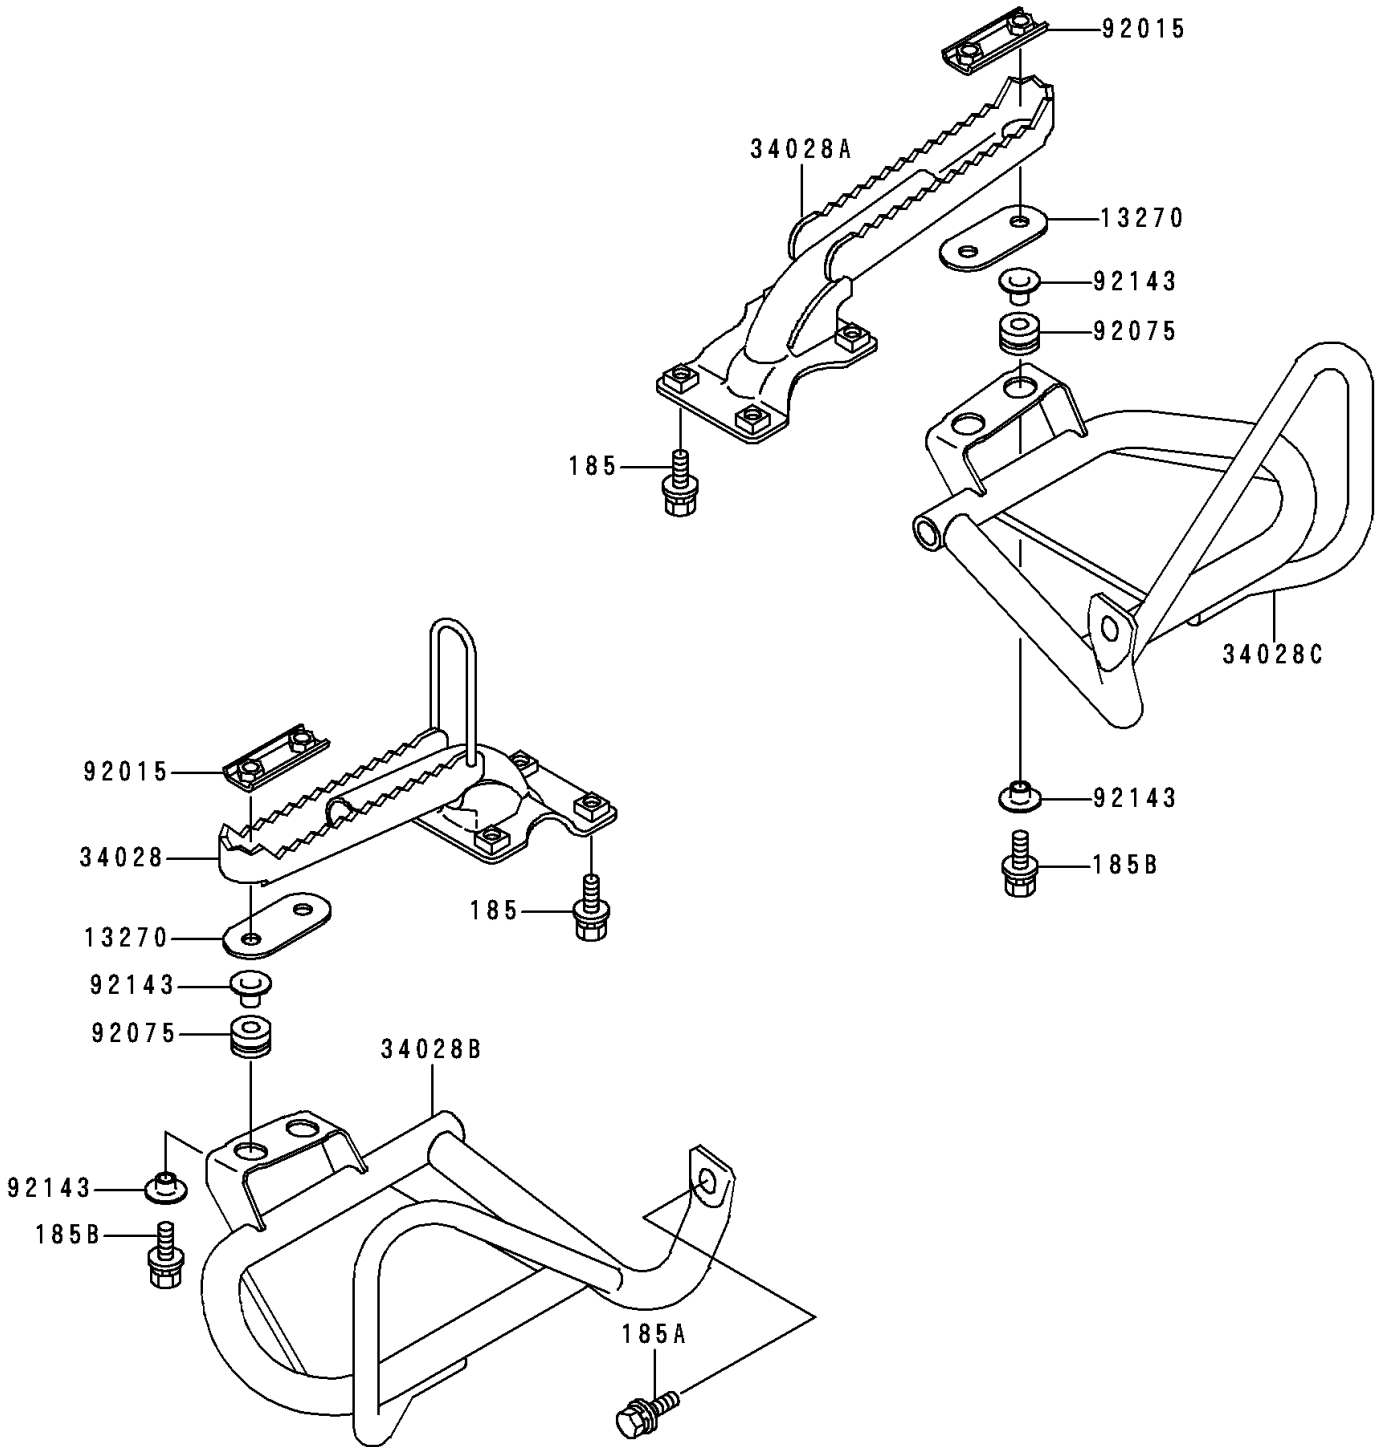

1999 Bayou 400 4X4 PARTS DIAGRAM

Footrests

F2160

1999 Bayou 400 4X4 PARTS LIST

Footrests

ITEM NAME	PART NUMBER	QUANTITY
BOLT-UPSET-WSP-SMALL,8X20 (Ref # 185)	185J0820	8
BOLT-UPSET-WSP-SMALL,8X25 (Ref # 185A)	185J0825	2
BOLT-UPSET-WSP-SMALL,8X40 (Ref # 185B)	185J0840	4
PLATE (Ref # 13270)	13270-1066	2
STEP (Ref # 34028)	34028-1271	1
STEP,RH (Ref # 34028A)	34028-1355	1
STEP,FOOT BOARD,LH (Ref # 34028B)	34028-1395	1
STEP,FOOT BOARD,RH (Ref # 34028C)	34028-1396	1
NUT (Ref # 92015)	92015-1732	2
DAMPER (Ref # 92075)	92075-1736	4
COLLAR,MUFFLER FITTING (Ref # 92143)	92143-1069	8