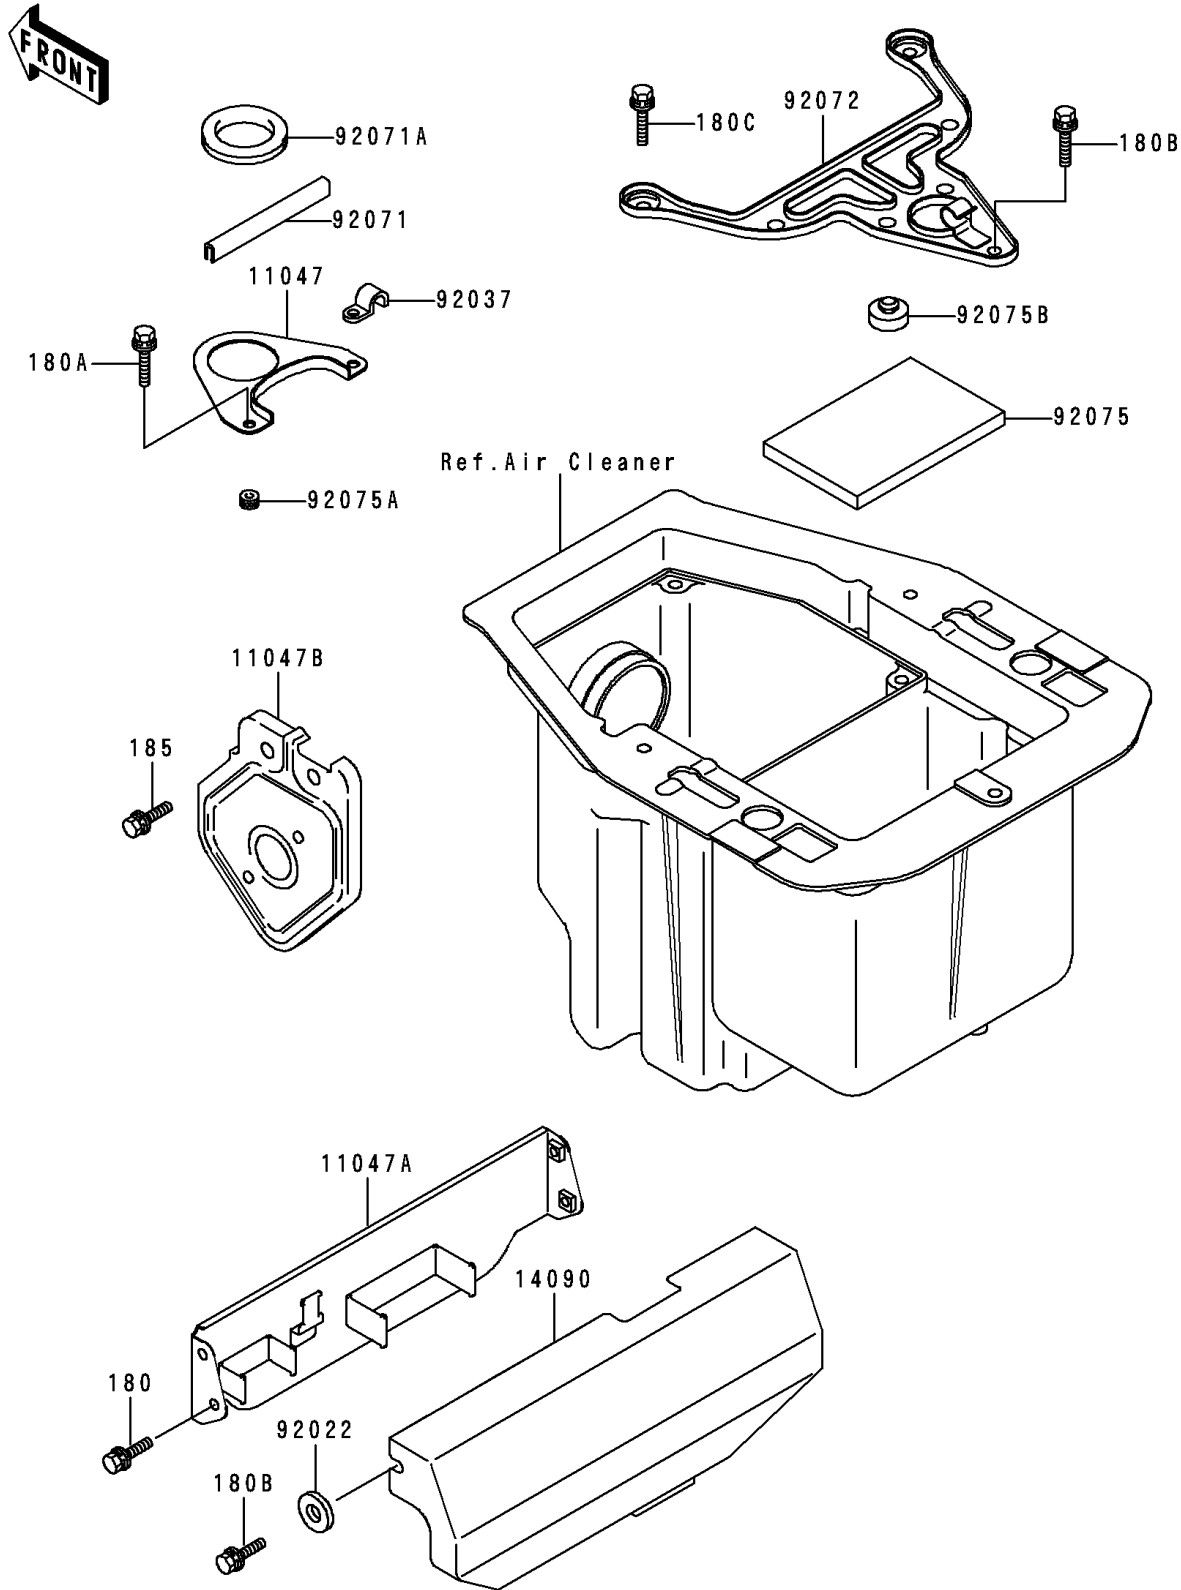

1997 Bayou 400 4X4 (Canada Only) PARTS DIAGRAM

Battery Case

F 2132

1997 Bayou 400 4X4 (Canada Only) PARTS LIST

Battery Case

ITEM NAME	PART NUMBER	QUANTITY
BOLT-UPSET-WS (Ref # 180)	180D0612	2
BOLT-UPSET-WS,6X14 (Ref # 180A)	180G0614	2
BOLT-UPSET-WS,6X16 (Ref # 180B)	180G0616	3
BOLT-UPSET-WS,6X20 (Ref # 180C)	180G0620	2
BOLT-UPSET-WSP-SMALL (Ref # 185)	185C0816	1
BRACKET,RESERVOIR TANK (Ref # 11047)	11047-1573	1
BRACKET,ELECTRIC BASE (Ref # 11047A)	11047-1579	1
BRACKET,REGULATOR (Ref # 11047B)	11047-1659	1
COVER,ELECTRIC (Ref # 14090)	14090-1154	1
WASHER,6.5X20X1.6,BLACK (Ref # 92022)	92022-1346	2
CLAMP (Ref # 92037)	92037-3730	1
GROMMET (Ref # 92071)	92071-1198	1
GROMMET (Ref # 92071A)	92071-3731	1
BAND,BATTERY (Ref # 92072)	92072-1289	1
DAMPER,BATTERY (Ref # 92075)	92075-1997	1
DAMPER,CASE (Ref # 92075A)	92075-222	2
DAMPER (Ref # 92075B)	92075-281	2