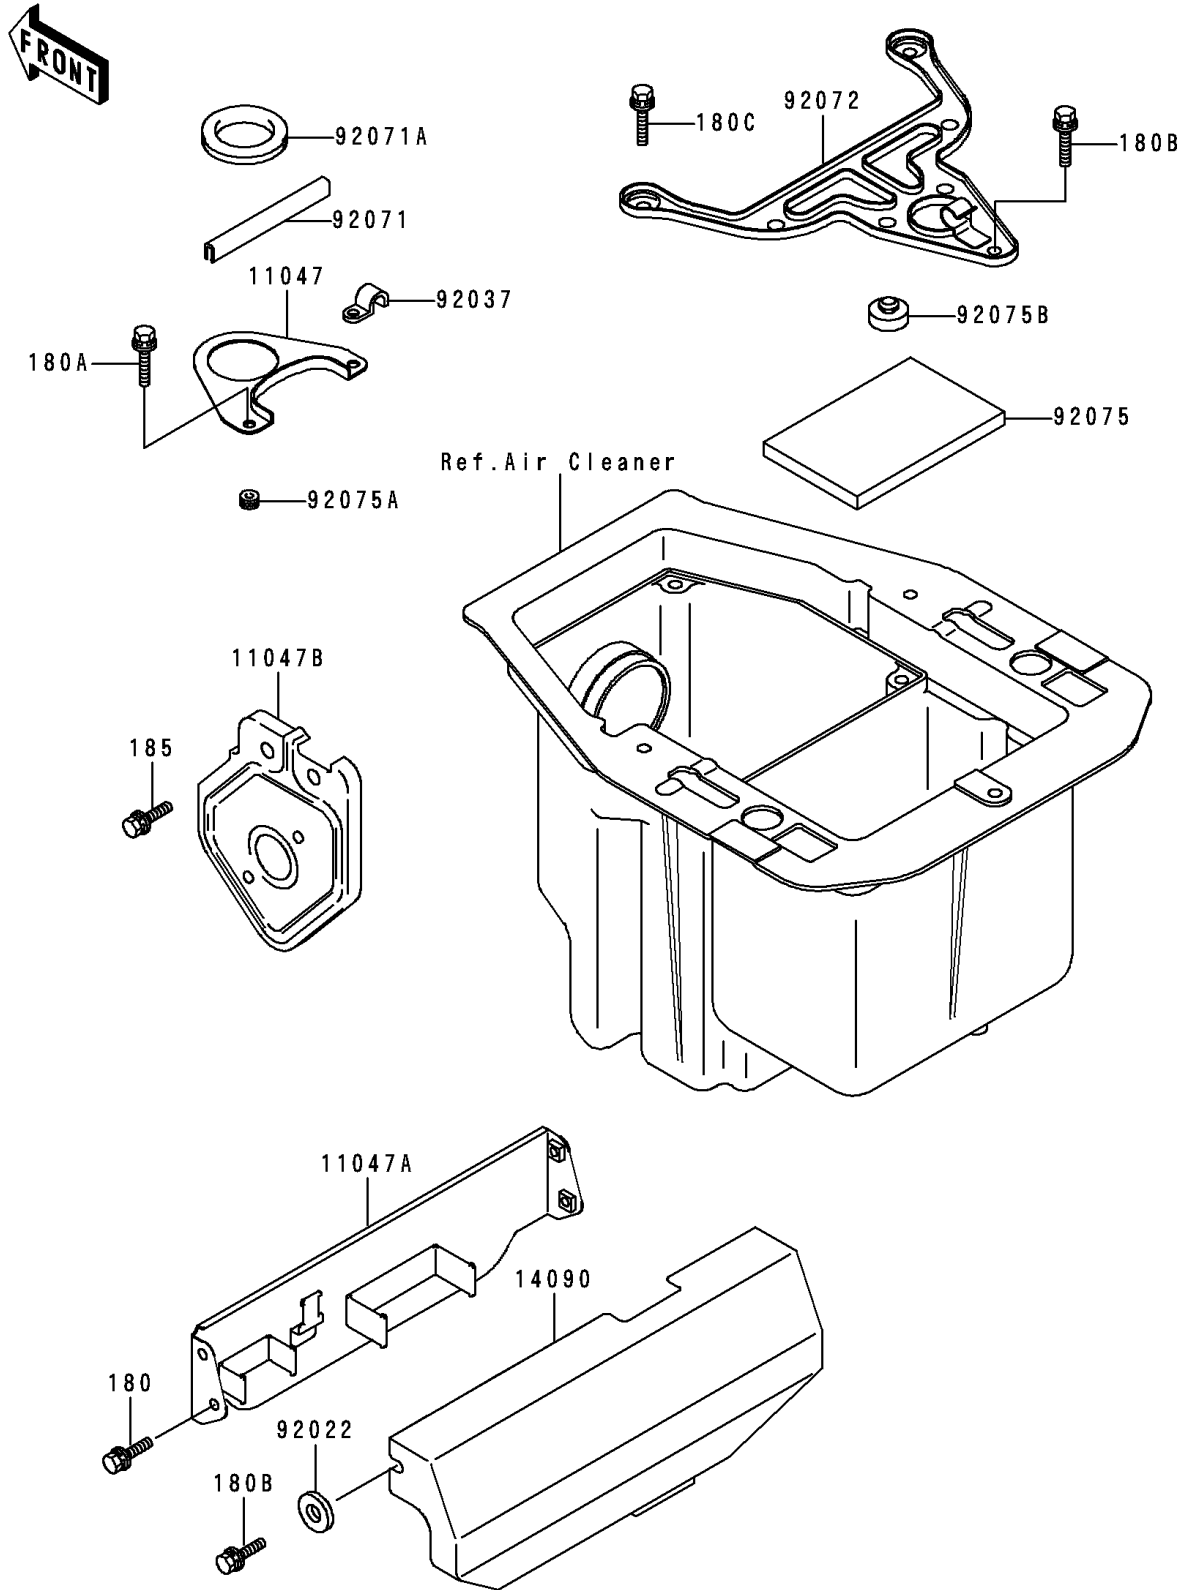

1997 Bayou 400 4X4 (Canada Only) PARTS DIAGRAM

Battery Case

F 2132

1997 Bayou 400 4X4 (Canada Only) PARTS LIST

Battery Case

ITEM NAME	PART NUMBER	QUANTITY
BOLT-UPSET-WS (Ref # 180)	180D0612	2
BOLT-UPSET-WS,6X14 (Ref # 180A)	180G0614	2
BOLT-UPSET-WS,6X16 (Ref # 180B)	180G0616	3
BOLT-UPSET-WS,6X20 (Ref # 180C)	180G0620	2
BOLT-UPSET-WSP-SMALL (Ref # 185)	185C0816	1
BRACKET,RESERVOIR TANK (Ref # 11047)	11047-1573	1
BRACKET,ELECTRIC BASE (Ref # 11047A)	11047-1579	1
BRACKET,REGULATOR (Ref # 11047B)	11047-1659	1
COVER,ELECTRIC (Ref # 14090)	14090-1154	1
WASHER,6.5X20X1.6,BLACK (Ref # 92022)	92022-1346	2
CLAMP (Ref # 92037)	92037-3730	1
GROMMET (Ref # 92071)	92071-1198	1
GROMMET (Ref # 92071A)	92071-3731	1
BAND,BATTERY (Ref # 92072)	92072-1289	1
DAMPER,BATTERY (Ref # 92075)	92075-1997	1
DAMPER,CASE (Ref # 92075A)	92075-222	2
DAMPER (Ref # 92075B)	92075-281	2