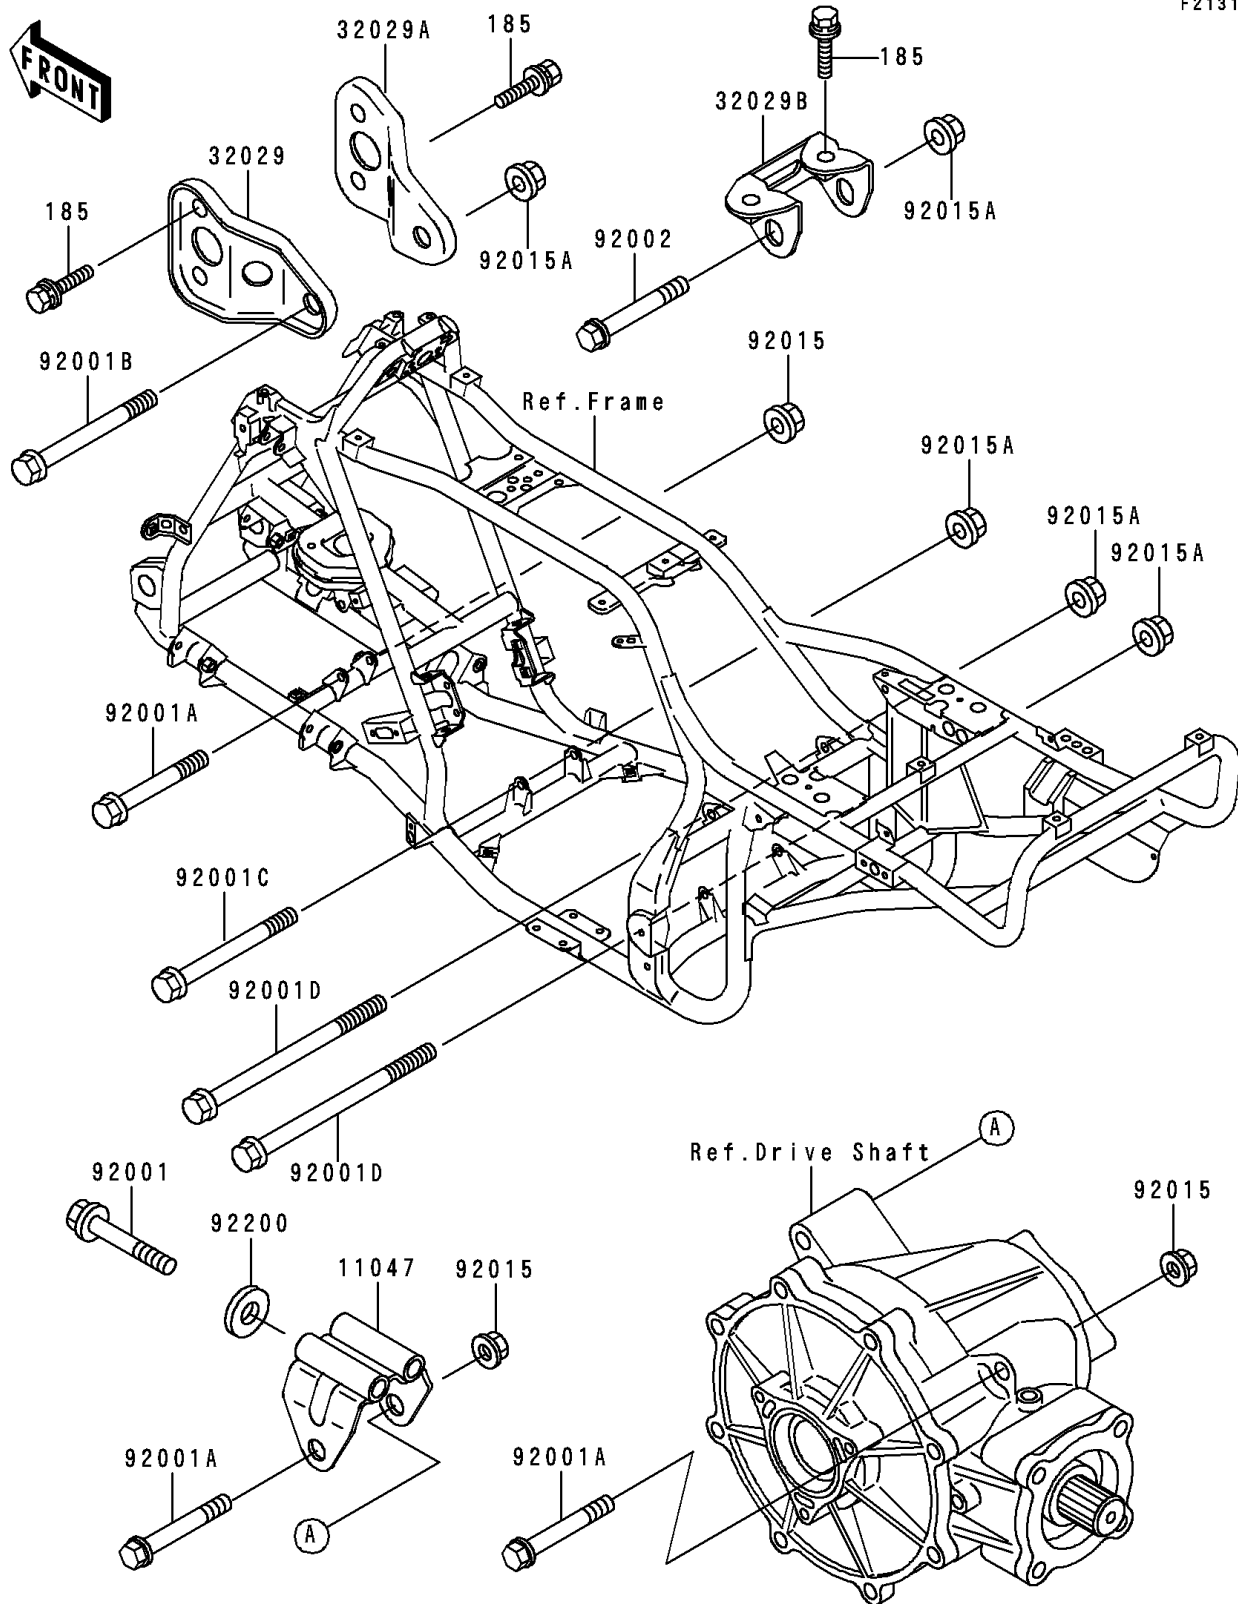

# 1999 Bayou 400 4X4 PARTS DIAGRAM

## Frame Fittings

F2131

## 1999 Bayou 400 4X4 PARTS LIST

### Frame Fittings

ITEM NAME	PART NUMBER	QUANTITY
BOLT-UPSET-WSP-SMALL (Ref # 185)	185J0816	6
BRACKET,DIFF FITTING (Ref # 11047)	11047-1571	1
BRACKET-ENGINE,FR,UPP,LH (Ref # 32029)	32029-1806	1
BRACKET-ENGINE,FR,UPP,RH (Ref # 32029A)	32029-1807	1
BRACKET-ENGINE,HEAD (Ref # 32029B)	32029-1808	1
BOLT,8X65 (Ref # 92001)	92001-1375	2
BOLT,FLANGED,10X70 (Ref # 92001A)	92001-1618	3
BOLT,FLANGED,10X125 (Ref # 92001B)	92001-1720	1
BOLT,FLANGED,10X115,BLACK (Ref # 92001C)	92001-1780	1
BOLT,FLANGED,10X160,BLACK (Ref # 92001D)	92001-1953	2
BOLT,FLANGED,10X61 (Ref # 92002)	92002-1738	1
NUT,FLANGED,10MM (Ref # 92015)	92015-1335	3
NUT,FLANGED,10MM (Ref # 92015A)	92015-1727	5
WASHER,8.5X20X2.3 (Ref # 92200)	92200-1055	2