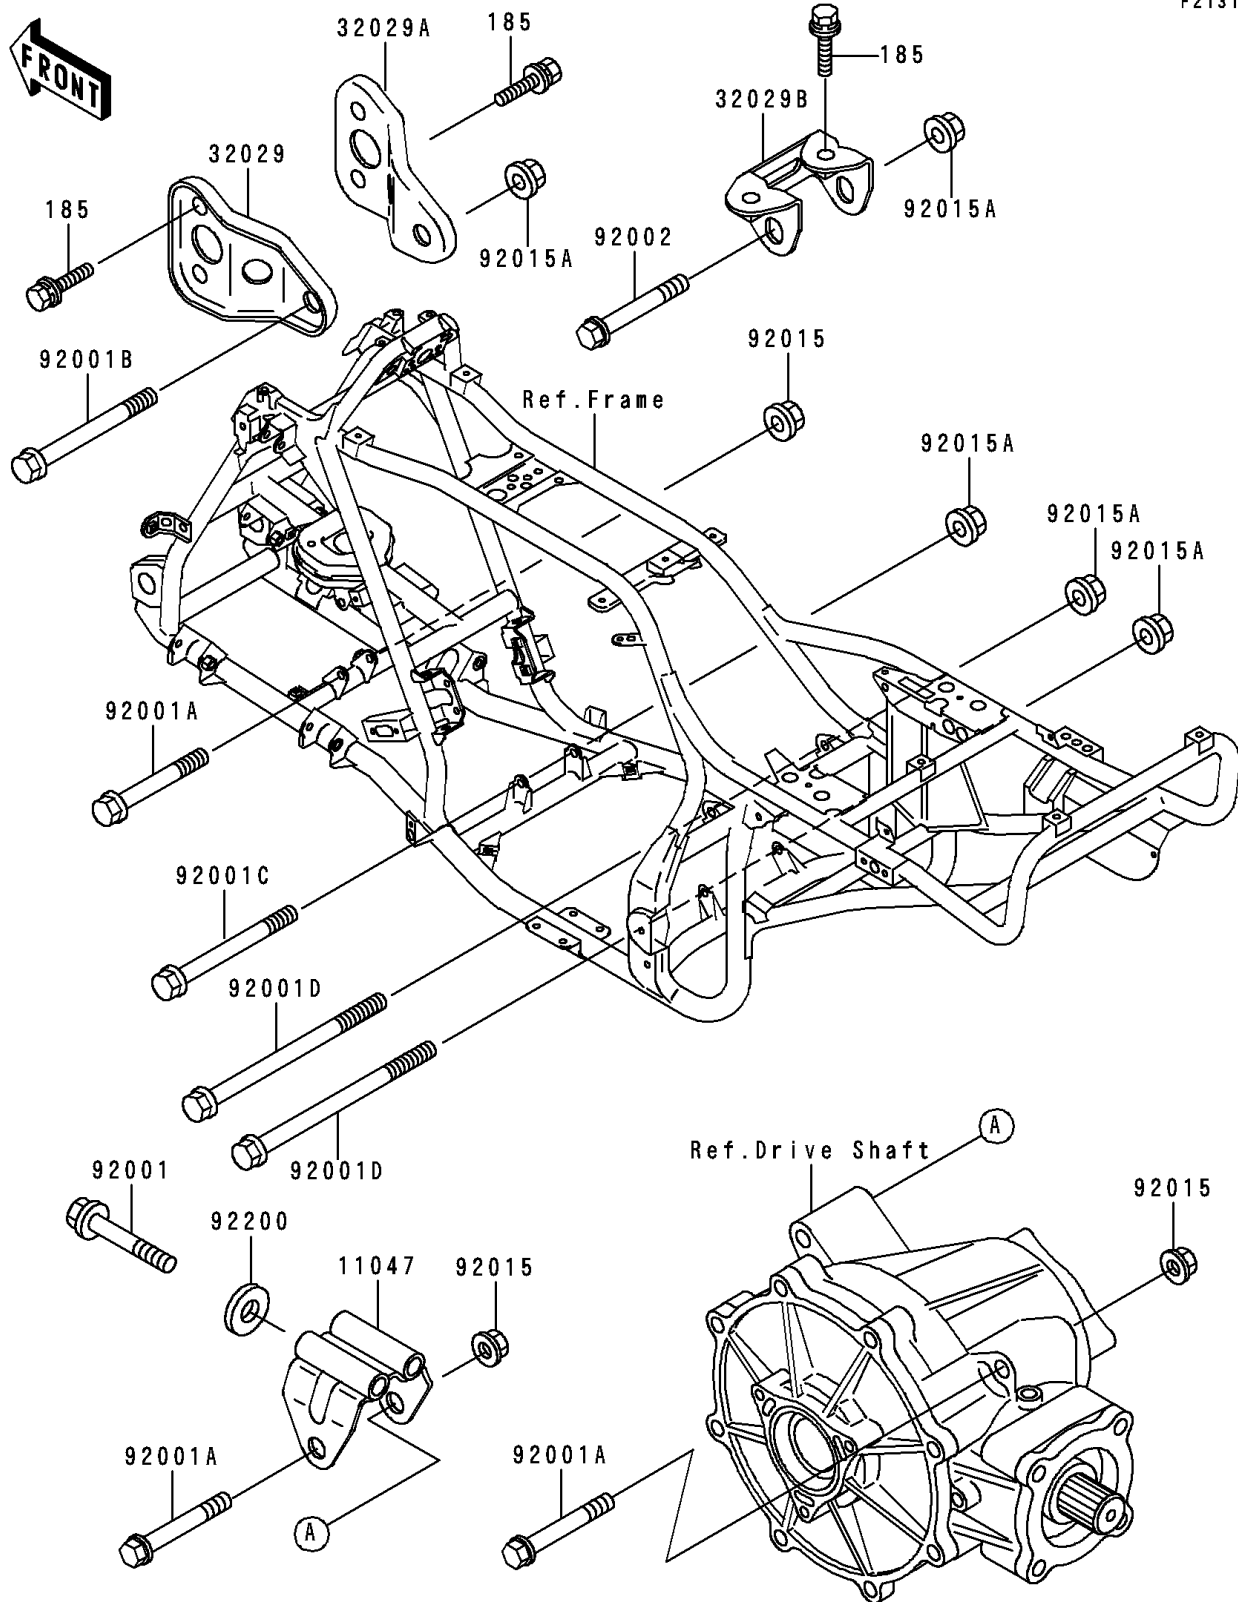

1996 Bayou 400 4X4 PARTS DIAGRAM

Frame Fittings

F2131

1996 Bayou 400 4X4 PARTS LIST

Frame Fittings

ITEM NAME	PART NUMBER	QUANTITY
BOLT-UPSET-WSP-SMALL (Ref # 185)	185J0816	6
BRACKET,DIFF FITTING (Ref # 11047)	11047-1571	1
BRACKET-ENGINE,FR,UPP,LH (Ref # 32029)	32029-1806	1
BRACKET-ENGINE,FR,UPP,RH (Ref # 32029A)	32029-1807	1
BRACKET-ENGINE,HEAD (Ref # 32029B)	32029-1808	1
BOLT,8X65 (Ref # 92001)	92001-1375	2
BOLT,FLANGED,10X70 (Ref # 92001A)	92001-1618	3
BOLT,FLANGED,10X125 (Ref # 92001B)	92001-1720	1
BOLT,FLANGED,10X115,BLACK (Ref # 92001C)	92001-1780	1
BOLT,FLANGED,10X160,BLACK (Ref # 92001D)	92001-1953	2
BOLT,FLANGED,10X61 (Ref # 92002)	92002-1738	1
NUT,FLANGED,10MM (Ref # 92015)	92015-1335	3
NUT,FLANGED,10MM (Ref # 92015A)	92015-1727	5
WASHER,8.5X20X2.3 (Ref # 92200)	92200-1055	2