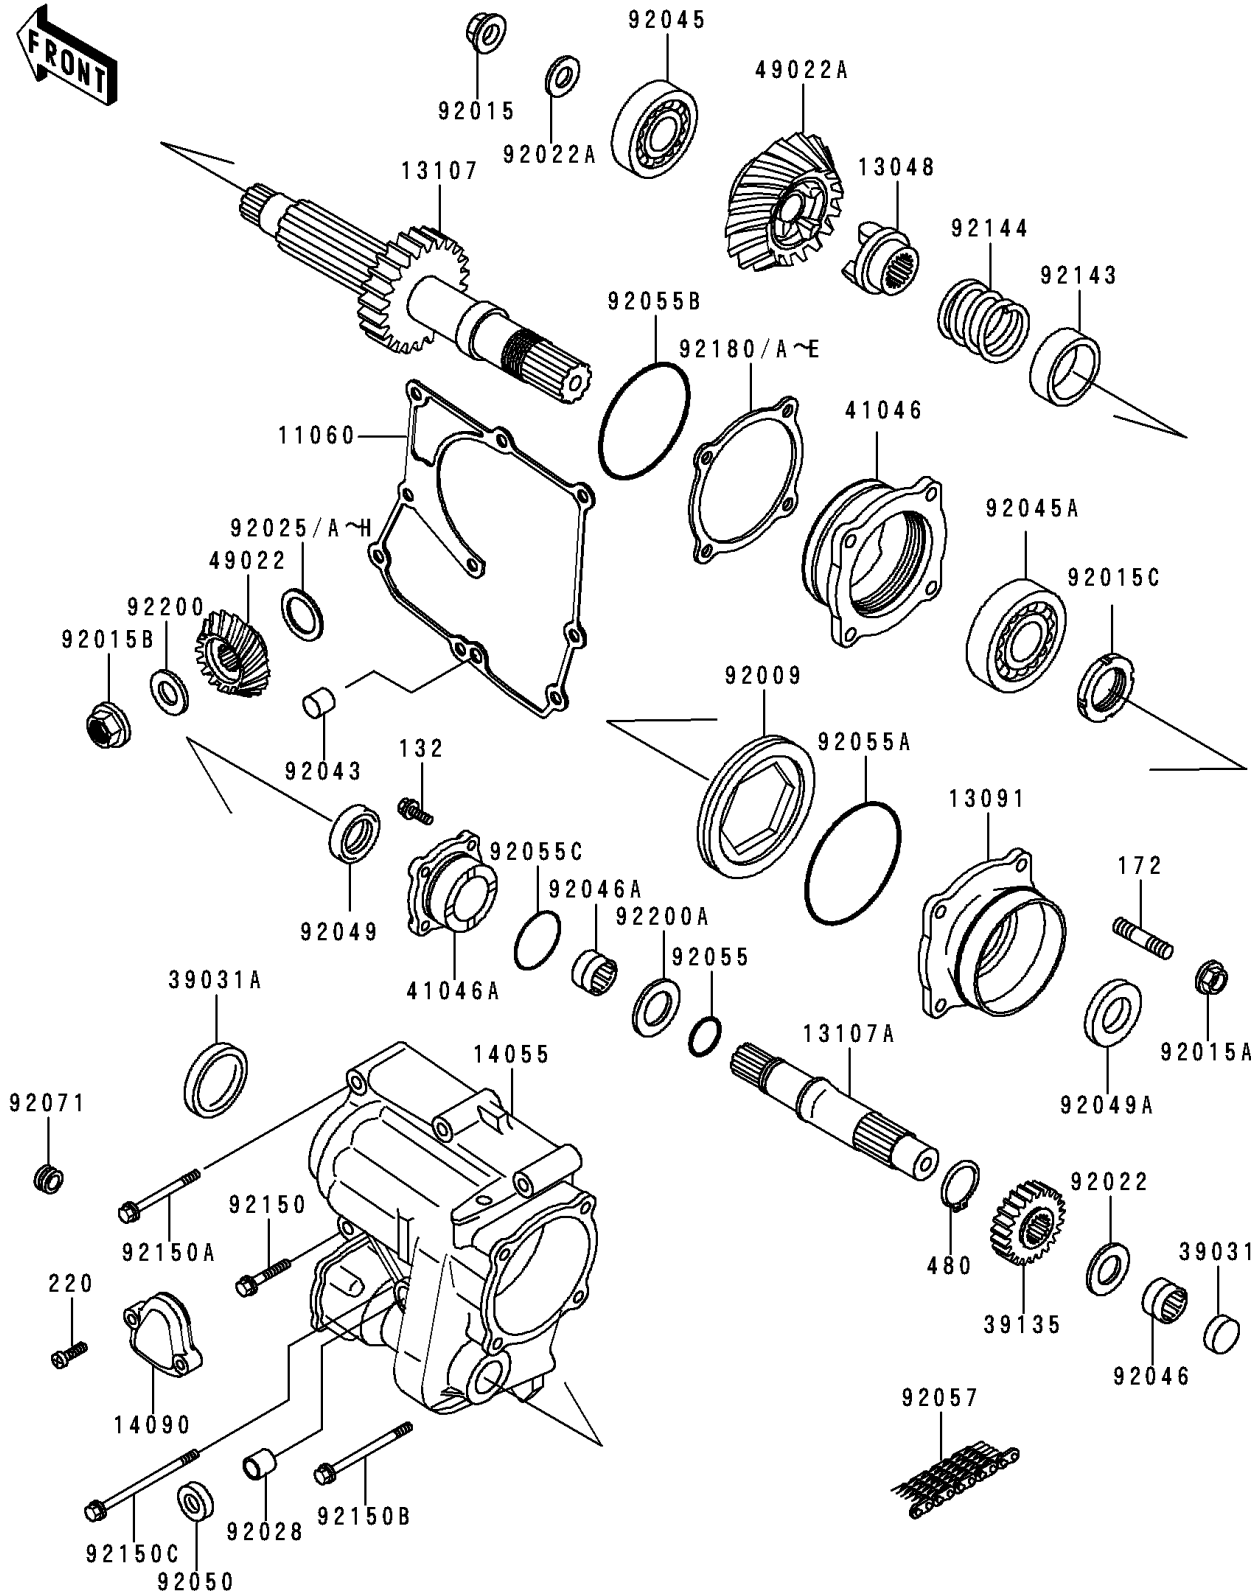

1999 Bayou 400 4X4 PARTS DIAGRAM

Front Bevel Gear

E3131

1999 Bayou 400 4X4 PARTS LIST

Front Bevel Gear

ITEM NAME	PART NUMBER	QUANTITY
GASKET,GEAR CASE (Ref # 11060)	11060-1708	1
CAM-DAMPER (Ref # 13048)	13048-1078	1
HOLDER,GEAR CASE (Ref # 13091)	13091-1764	1
SHAFT,FRONT BEVEL,23T (Ref # 13107)	13107-1323	1
SHAFT,FRONT BEVEL (Ref # 13107A)	13107-1332	1
CASE-GEAR,FRONT BEVEL (Ref # 14055)	14055-1122	1
COVER (Ref # 14090)	14090-1135	1
CAP-END (Ref # 39031)	39031-1061	1
CAP-END (Ref # 39031A)	39031-1062	1
SPROCKET-DRIVEN,23T (Ref # 39135)	39135-1054	1
HOUSING-BEARING (Ref # 41046)	41046-1094	1
HOUSING-BEARING (Ref # 41046A)	41046-1095	1
GEAR-BEVEL (Ref # 49022)	49022-1126	1
GEAR-BEVEL (Ref # 49022A)	49022-1127	1
SCREW (Ref # 92009)	92009-1667	1
NUT,FLANGED,14MM (Ref # 92015)	92015-1341	1
NUT,8MM (Ref # 92015A)	92015-1402	4
NUT (Ref # 92015B)	92015-1581	1
NUT,30MM (Ref # 92015C)	92015-1858	1
WASHER,20.3X36X1.5 (Ref # 92022)	92022-1489	1
WASHER,14.2X28X2.6 (Ref # 92022A)	92022-1688	1
SHIM,25.3X36X0.15 (Ref # 92025)	92025-1688	AR
SHIM,25.3X36X0.50 (Ref # 92025A)	92025-1689	AR
SHIM,25.3X36X0.60 (Ref # 92025B)	92025-1690	AR
SHIM,25.3X36X0.70 (Ref # 92025C)	92025-1691	AR
SHIM,25.3X36X0.80 (Ref # 92025D)	92025-1692	AR
SHIM,25.3X36X0.90 (Ref # 92025E)	92025-1693	AR
SHIM,25.3X36X1.00 (Ref # 92025F)	92025-1694	AR
SHIM,25.3X36X1.10 (Ref # 92025G)	92025-1695	AR