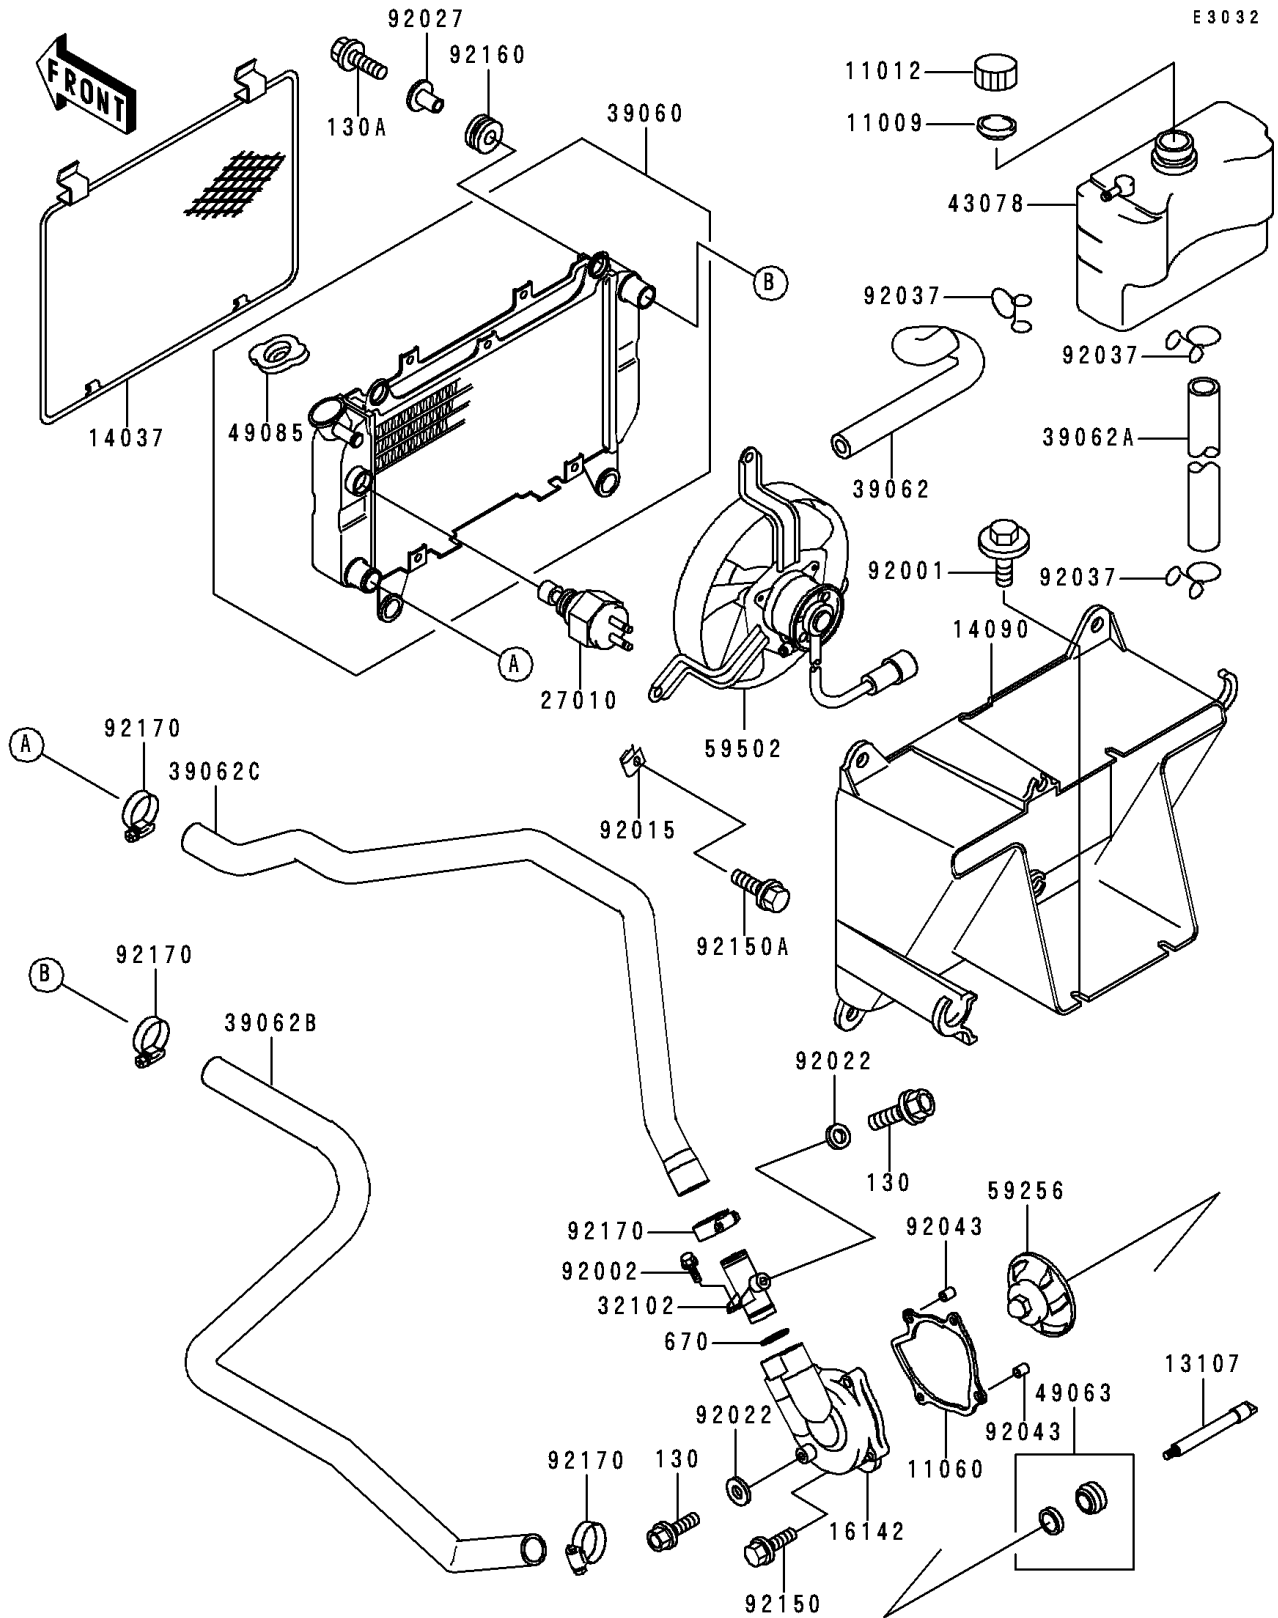

# 1997 Bayou 400 4X4 (Canada Only) PARTS DIAGRAM

Radiator(-LF400AE532917)

# 1997 Bayou 400 4X4 (Canada Only) PARTS LIST

Radiator(-LF400AE532917)

ITEM NAME	PART NUMBER	QUANTITY
BOLT-FLANGED (Ref # 130)	130J0610	2
BOLT-FLANGED,8X30 (Ref # 130A)	130J0830	4
O RING,18MM (Ref # 670)	670B2018	1
GASKET,RESERVOIR TANK CAP (Ref # 11009)	11009-1145	1
CAP (Ref # 11012)	11012-1084	1
GASKET,PUMP COVER (Ref # 11060)	11060-1308	1
SHAFT,WATER PUMP (Ref # 13107)	13107-1287	1
SCREEN (Ref # 14037)	14037-1153	1
COVER,RADIATOR (Ref # 14090)	14090-1491	1
COVER-PUMP (Ref # 16142)	16142-1083	1
SWITCH,FAN (Ref # 27010)	27010-1202	1
PIPE,CYLINDER (Ref # 32102)	32102-1719	1
RADIATOR (Ref # 39060)	39060-1110	1
HOSE-COOLING (Ref # 39062)	39062-1257	1
HOSE-COOLING,5.5X10.5X420 (Ref # 39062A)	39062-1586	1
HOSE-COOLING,HEAD-RADIATOR (Ref # 39062B)	39062-1587	1
HOSE-COOLING,RADIATOR-PUMP (Ref # 39062C)	39062-1588	1
RESERVOIR (Ref # 43078)	43078-1146	1
SEAL-MECHANICAL (Ref # 49063)	49063-1054	1
CAP-ASSY-PRESSURE (Ref # 49085)	49085-1066	1
IMPELLER (Ref # 59256)	59256-1060	1
FAN-ASSY (Ref # 59502)	59502-1102	1
BOLT,6X16 (Ref # 92001)	92001-1950	2
BOLT,6X12 (Ref # 92002)	92002-1569	1
NUT (Ref # 92015)	92015-1487	3
WASHER,6.2X11X1 (Ref # 92022)	92022-304	2
COLLAR (Ref # 92027)	92027-1956	4
CLAMP,TUBE (Ref # 92037)	92037-147	3
PIN,DOWEL,8X10 (Ref # 92043)	92043-1302	2

# 1997 Bayou 400 4X4 (Canada Only) PARTS LIST

Radiator(-LF400AE532917)

ITEM NAME	PART NUMBER	QUANTITY
BOLT,6X30 (Ref # 92150)	92150-1021	4
BOLT,6X12 (Ref # 92150A)	92150-1186	3
DAMPER (Ref # 92160)	92160-1007	4
CLAMP (Ref # 92170)	92170-1497	4