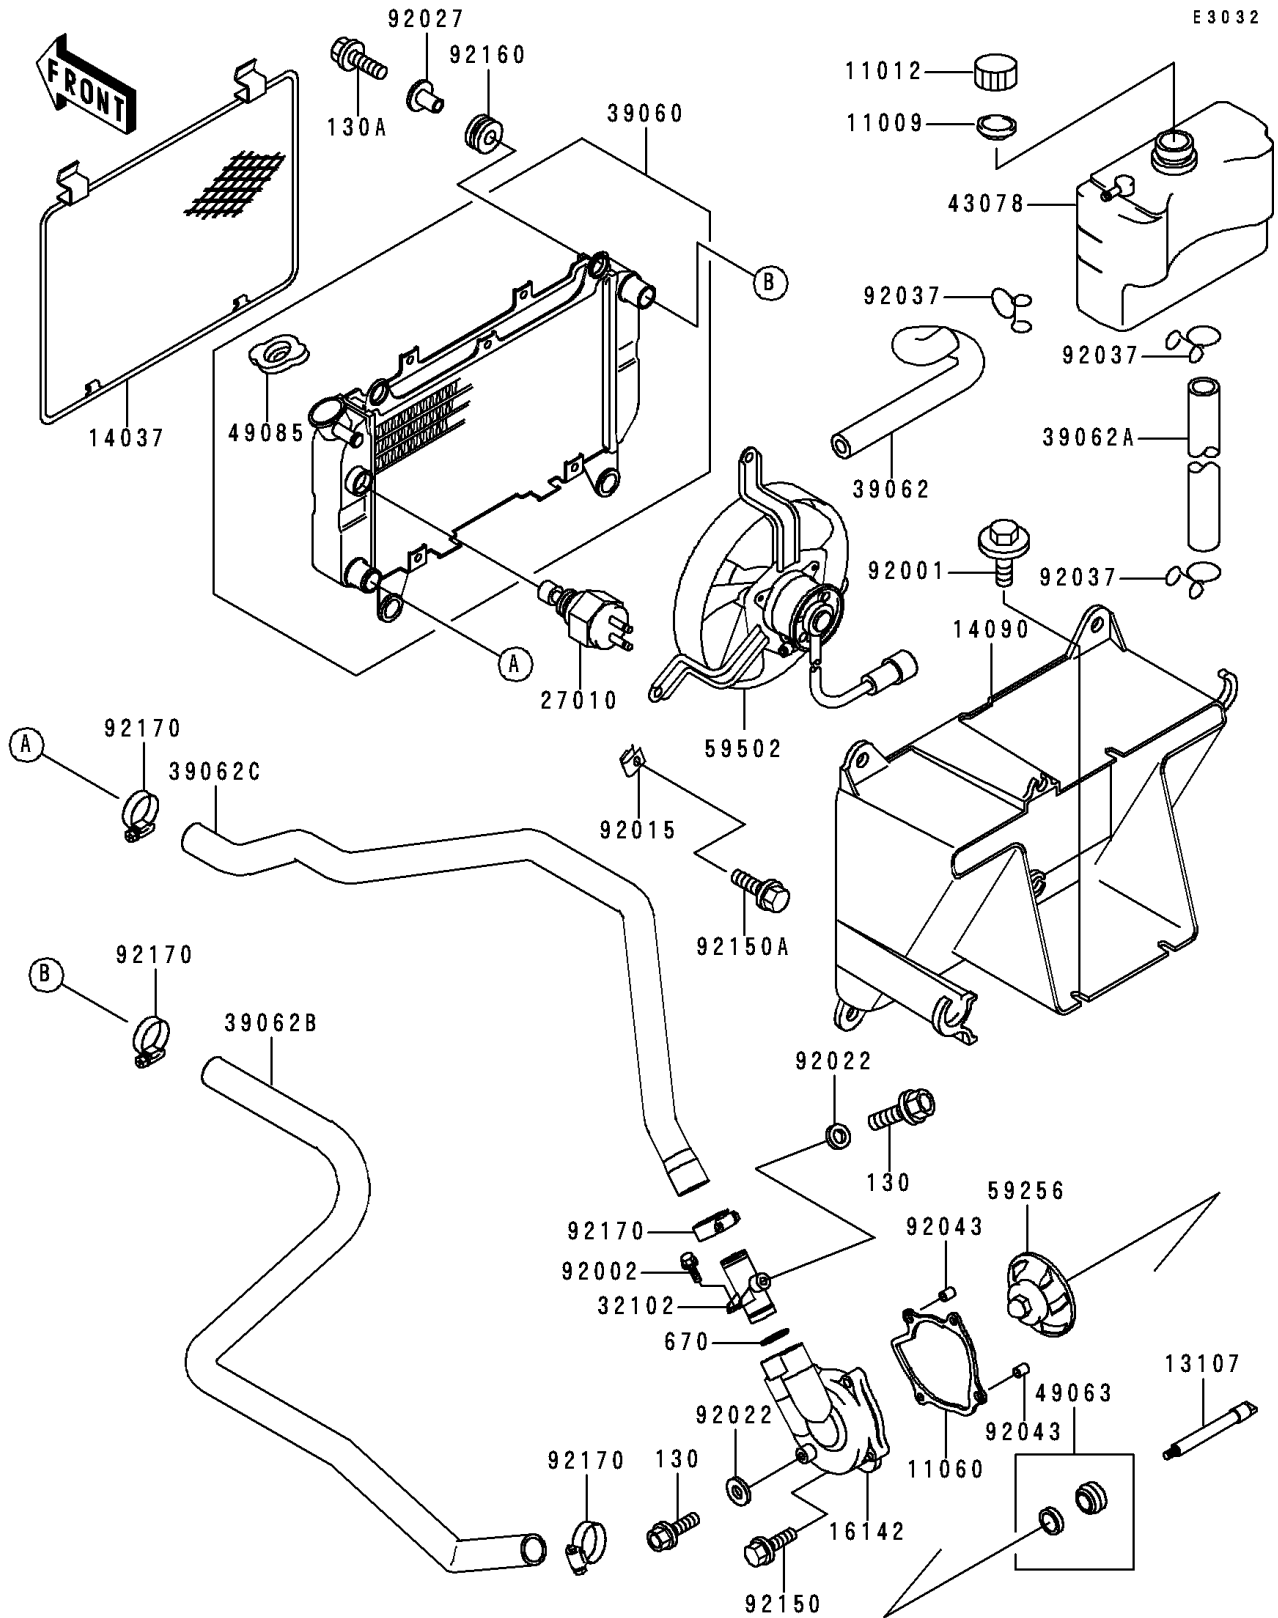

1997 Bayou 400 4X4 (Canada Only) PARTS DIAGRAM

Radiator(-LF400AE532917)

1997 Bayou 400 4X4 (Canada Only) PARTS LIST

Radiator(-LF400AE532917)

ITEM NAME	PART NUMBER	QUANTITY
BOLT-FLANGED (Ref # 130)	130J0610	2
BOLT-FLANGED,8X30 (Ref # 130A)	130J0830	4
O RING,18MM (Ref # 670)	670B2018	1
GASKET,RESERVOIR TANK CAP (Ref # 11009)	11009-1145	1
CAP (Ref # 11012)	11012-1084	1
GASKET,PUMP COVER (Ref # 11060)	11060-1308	1
SHAFT,WATER PUMP (Ref # 13107)	13107-1287	1
SCREEN (Ref # 14037)	14037-1153	1
COVER,RADIATOR (Ref # 14090)	14090-1491	1
COVER-PUMP (Ref # 16142)	16142-1083	1
SWITCH,FAN (Ref # 27010)	27010-1202	1
PIPE,CYLINDER (Ref # 32102)	32102-1719	1
RADIATOR (Ref # 39060)	39060-1110	1
HOSE-COOLING (Ref # 39062)	39062-1257	1
HOSE-COOLING,5.5X10.5X420 (Ref # 39062A)	39062-1586	1
HOSE-COOLING,HEAD-RADIATOR (Ref # 39062B)	39062-1587	1
HOSE-COOLING,RADIATOR-PUMP (Ref # 39062C)	39062-1588	1
RESERVOIR (Ref # 43078)	43078-1146	1
SEAL-MECHANICAL (Ref # 49063)	49063-1054	1
CAP-ASSY-PRESSURE (Ref # 49085)	49085-1066	1
IMPELLER (Ref # 59256)	59256-1060	1
FAN-ASSY (Ref # 59502)	59502-1102	1
BOLT,6X16 (Ref # 92001)	92001-1950	2
BOLT,6X12 (Ref # 92002)	92002-1569	1
NUT (Ref # 92015)	92015-1487	3
WASHER,6.2X11X1 (Ref # 92022)	92022-304	2
COLLAR (Ref # 92027)	92027-1956	4
CLAMP,TUBE (Ref # 92037)	92037-147	3
PIN,DOWEL,8X10 (Ref # 92043)	92043-1302	2

1997 Bayou 400 4X4 (Canada Only) PARTS LIST

Radiator(-LF400AE532917)

ITEM NAME	PART NUMBER	QUANTITY
BOLT,6X30 (Ref # 92150)	92150-1021	4
BOLT,6X12 (Ref # 92150A)	92150-1186	3
DAMPER (Ref # 92160)	92160-1007	4
CLAMP (Ref # 92170)	92170-1497	4