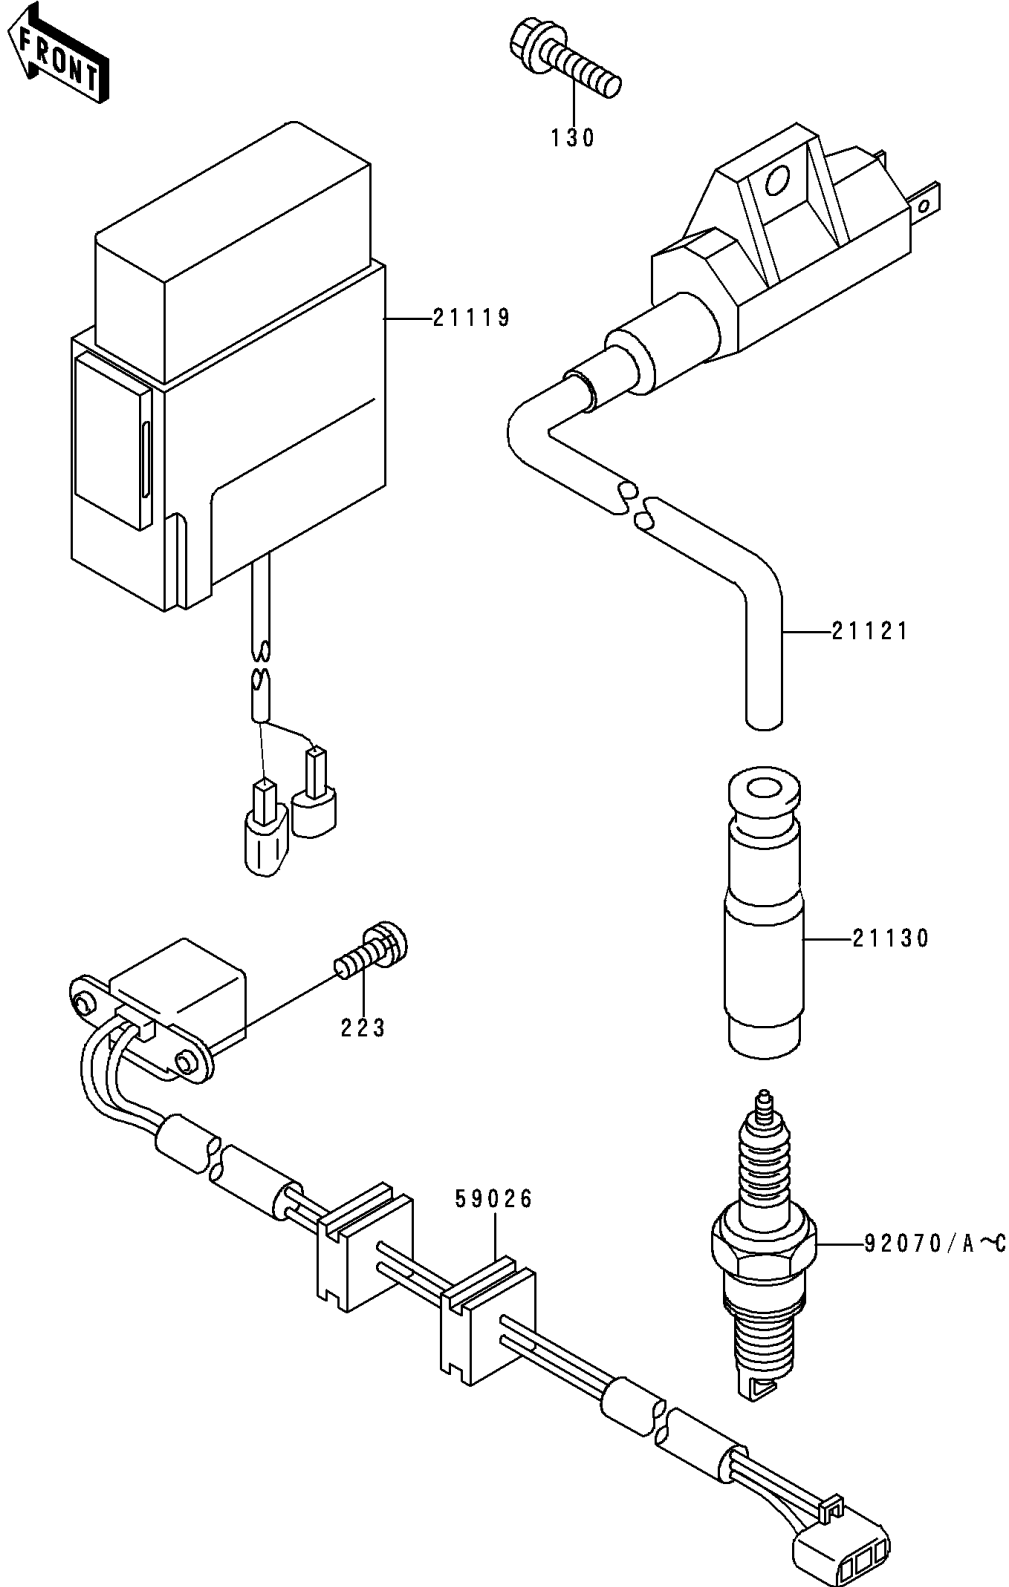

1997 Bayou 400 4X4 (Canada Only) PARTS DIAGRAM

Ignition System

E 1830

1997 Bayou 400 4X4 (Canada Only) PARTS LIST

Ignition System

ITEM NAME	PART NUMBER	QUANTITY
BOLT-FLANGED (Ref # 130)	130D0616	1
SCREW-PAN-WS-CROS (Ref # 223)	223B0514	2
IGNITER (Ref # 21119)	21119-1341	1
COIL-IGNITION (Ref # 21121)	21121-1160	1
CAP-SPARK PLUG (Ref # 21130)	21130-1071	1
COIL-PULSING (Ref # 59026)	59026-1110	1
PLUG-SPARK,X24EP-U9(ND) (Ref # 92070C)		1
PLUG-SPARK,DPR8EA-9(NGK) (Ref # 92070)	92070-1065	1
PLUG-SPARK,DP8EA-9(NGK) (Ref # 92070A)	92070-1066	1
PLUG-SPARK,X24EPR-U9(ND) (Ref # 92070B)		1