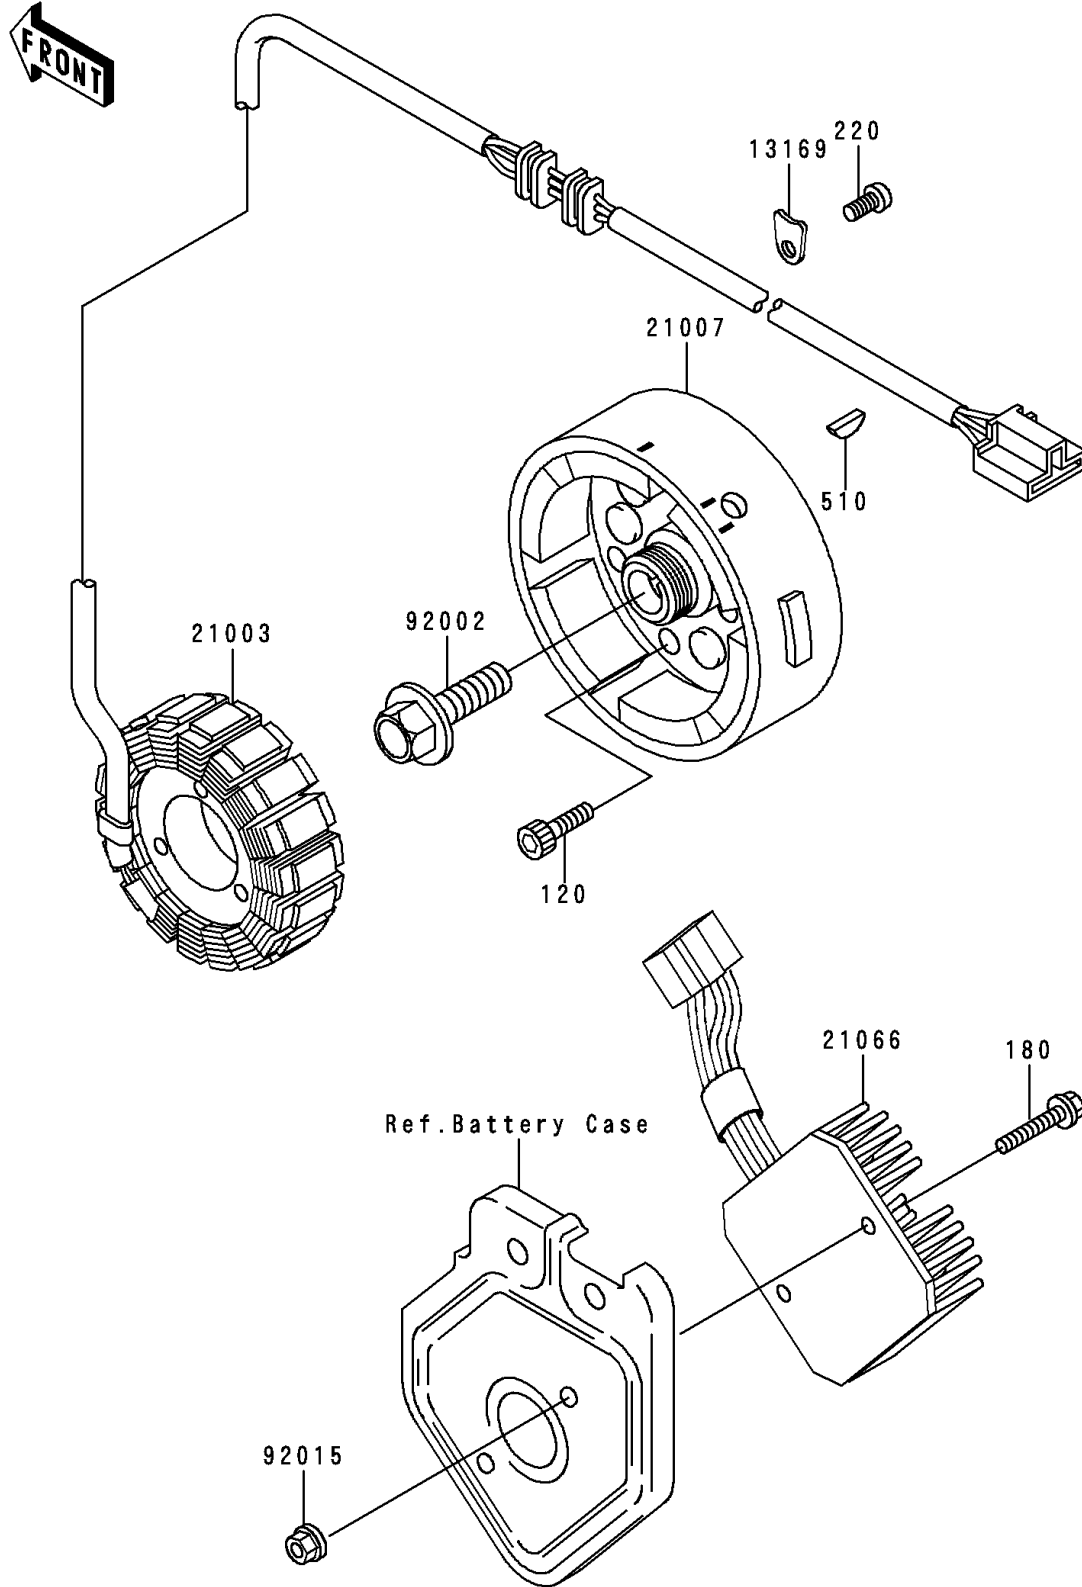

1997 Bayou 400 4X4 (Canada Only) PARTS DIAGRAM

Generator

E1810

1997 Bayou 400 4X4 (Canada Only) PARTS LIST

Generator

ITEM NAME	PART NUMBER	QUANTITY
BOLT-SOCKET,6X30 (Ref # 120)	120P0630	3
BOLT-UPSET-WS,6X25 (Ref # 180)	180D0625	2
SCREW-PAN-CROS,6X10 (Ref # 220)	220B0610	1
KEY-WOODRUFF (Ref # 510)	510A4200	1
PLATE,HARNESS (Ref # 13169)	13169-1788	1
STATOR (Ref # 21003)	21003-1243	1
ROTOR,GENERATOR (Ref # 21007)	21007-1243	1
REGULATOR-VOLTAGE (Ref # 21066)	21066-1078	1
BOLT,FLANGED,12X40 (Ref # 92002)	92002-1693	1
NUT,FLANGED,6MM,BLACK (Ref # 92015)	92015-1233	2