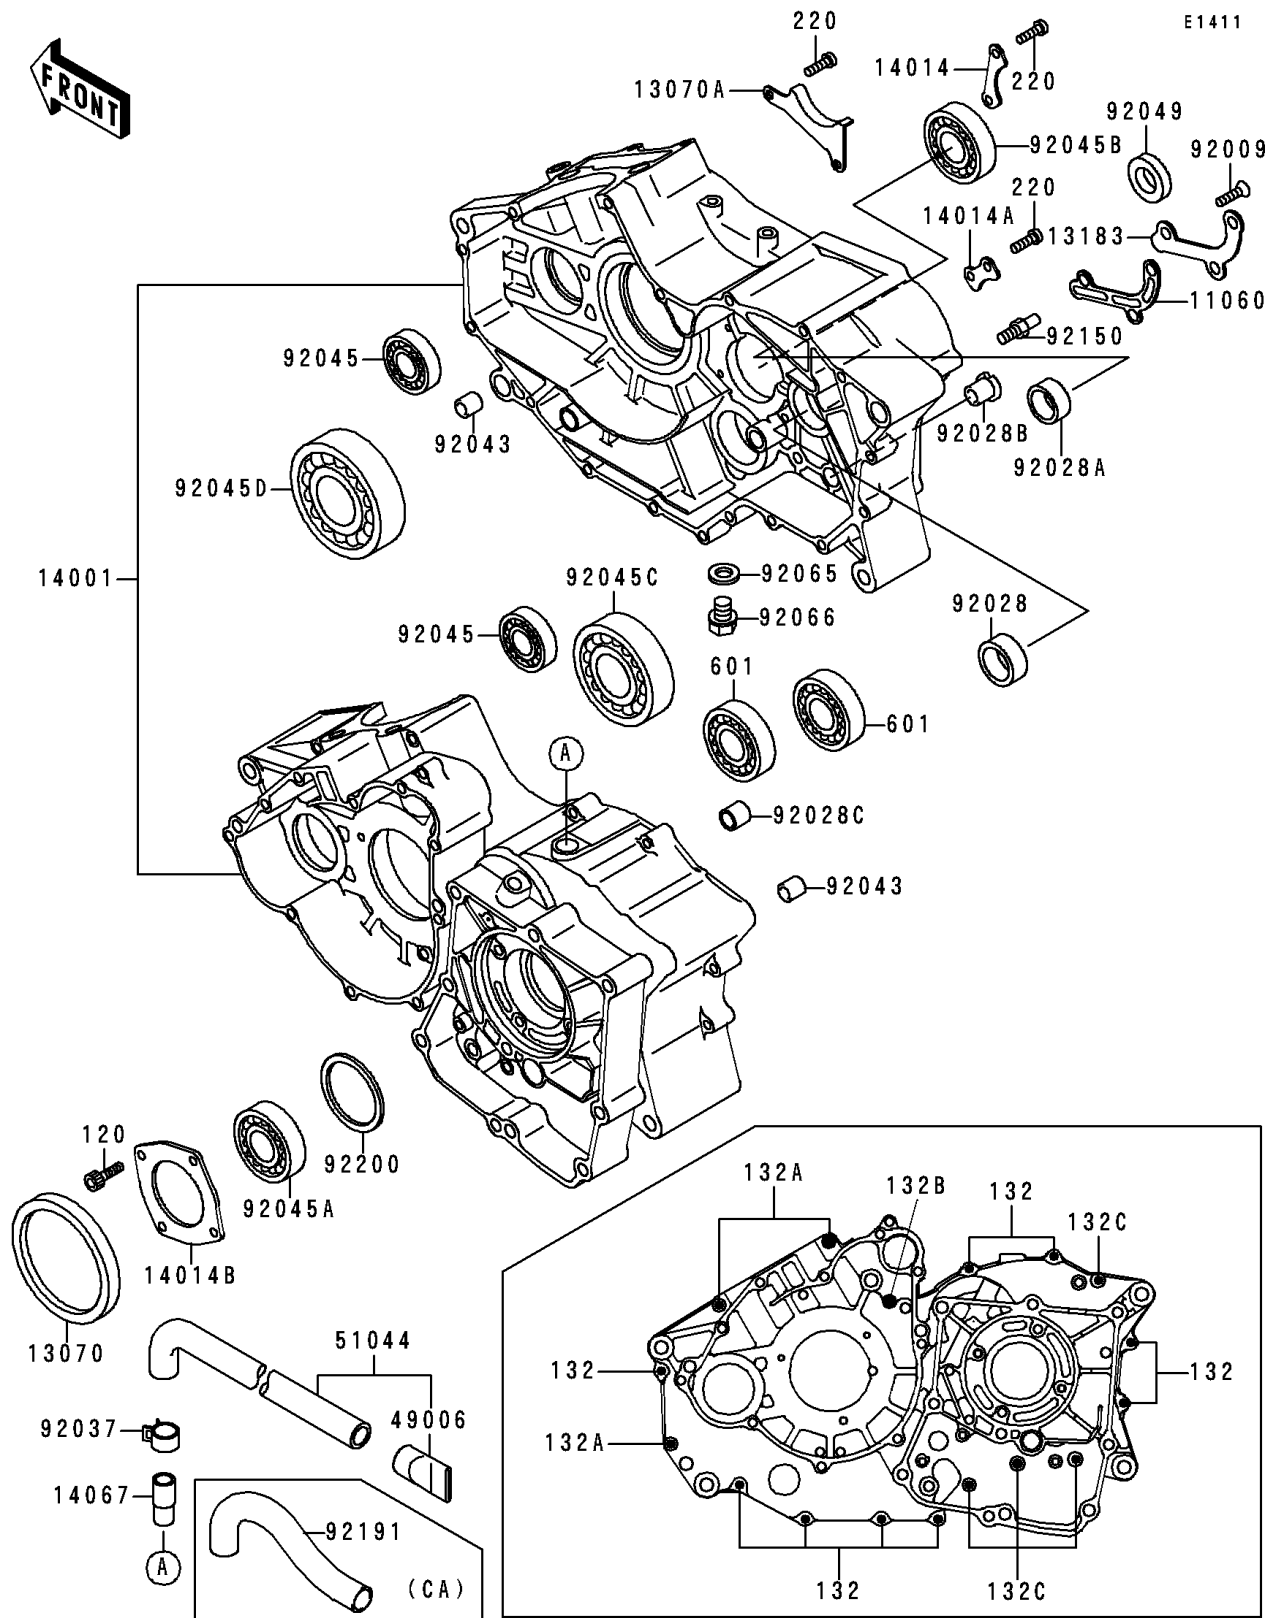

1999 Bayou 400 4X4 PARTS DIAGRAM

Crankcase

1999 Bayou 400 4X4 PARTS LIST

Crankcase

ITEM NAME	PART NUMBER	QUANTITY
BOLT-SOCKET,6X16 (Ref # 120)	120P0616	4
BOLT-FLANGED-SMALL (Ref # 132)	132Y0635	9
BOLT-FLANGED-SMALL (Ref # 132A)	132Y0675	3
BOLT-FLANGED-SMALL (Ref # 132B)	132Y0685	1
BOLT-FLANGED-SMALL (Ref # 132C)	132Y0695	4
SCREW-PAN-CROS,6X14 (Ref # 220)	220B0614	6
BEARING-BALL (Ref # 601)	601A6203Z	2
GASKET,OIL LINE (Ref # 11060)	11060-1710	1
GUIDE (Ref # 13070)	13070-1254	1
GUIDE,CHAIN (Ref # 13070A)	13070-1255	1
PLATE,OIL LINE (Ref # 13183)	13183-1725	1
PLATE-POSITION (Ref # 14014)	14014-1069	1
PLATE-POSITION (Ref # 14014A)	14014-1107	1
PLATE-POSITION (Ref # 14014B)	14014-1108	1
FITTING,BREATHER (Ref # 14067)	14067-006	1
SCREW,6X14 (Ref # 92009)	92009-1349	3
BUSHING,26X35X14 (Ref # 92028)	92028-131	1
BUSHING,23X30X13 (Ref # 92028A)	92028-132	1
BUSHING (Ref # 92028B)	92028-1386	1
BUSHING,14X16X15 (Ref # 92028C)	92028-1505	1
CLAMP (Ref # 92037)	92037-1860	1
PIN,11.5X14X14 (Ref # 92043)	92043-1279	2
BEARING-BALL,TMB304CCM (Ref # 92045)	92045-1142	2
BEARING-BALL,6305RHR4SH2 (Ref # 92045A)	92045-1254	1
BEARING-BALL,63/22 (Ref # 92045B)	92045-1255	1
BEARING-BALL,6307SH2-9C4 (Ref # 92045C)	92045-1257	1
BEARING-BALL,6208RSH2-9C3 (Ref # 92045D)	92045-1258	1
SEAL-OIL,AC1013A1 (Ref # 92049)	92049-1393	1
GASKET,12X22X2,DRAIN PLUG (Ref # 92065)	92065-097	1

1999 Bayou 400 4X4 PARTS LIST

Crankcase

ITEM NAME	PART NUMBER	QUANTITY
PLUG,OIL DRAIN,12X15 (Ref # 92066)	92066-1174	1
BOLT,RETURN SPRING (Ref # 92150)	92150-1467	1
WASHER,50X60.5X0.5 (Ref # 92200)	92200-1106	1
SET-CRANKCASE (Ref # 14001)	14001-5344	1
BOOT (Ref # 49006)	49006-1199	1
TUBE-ASSY (Ref # 51044)	51044-1118	1
TUBE,BREATHER (Ref # 92191)	92191-1176	1