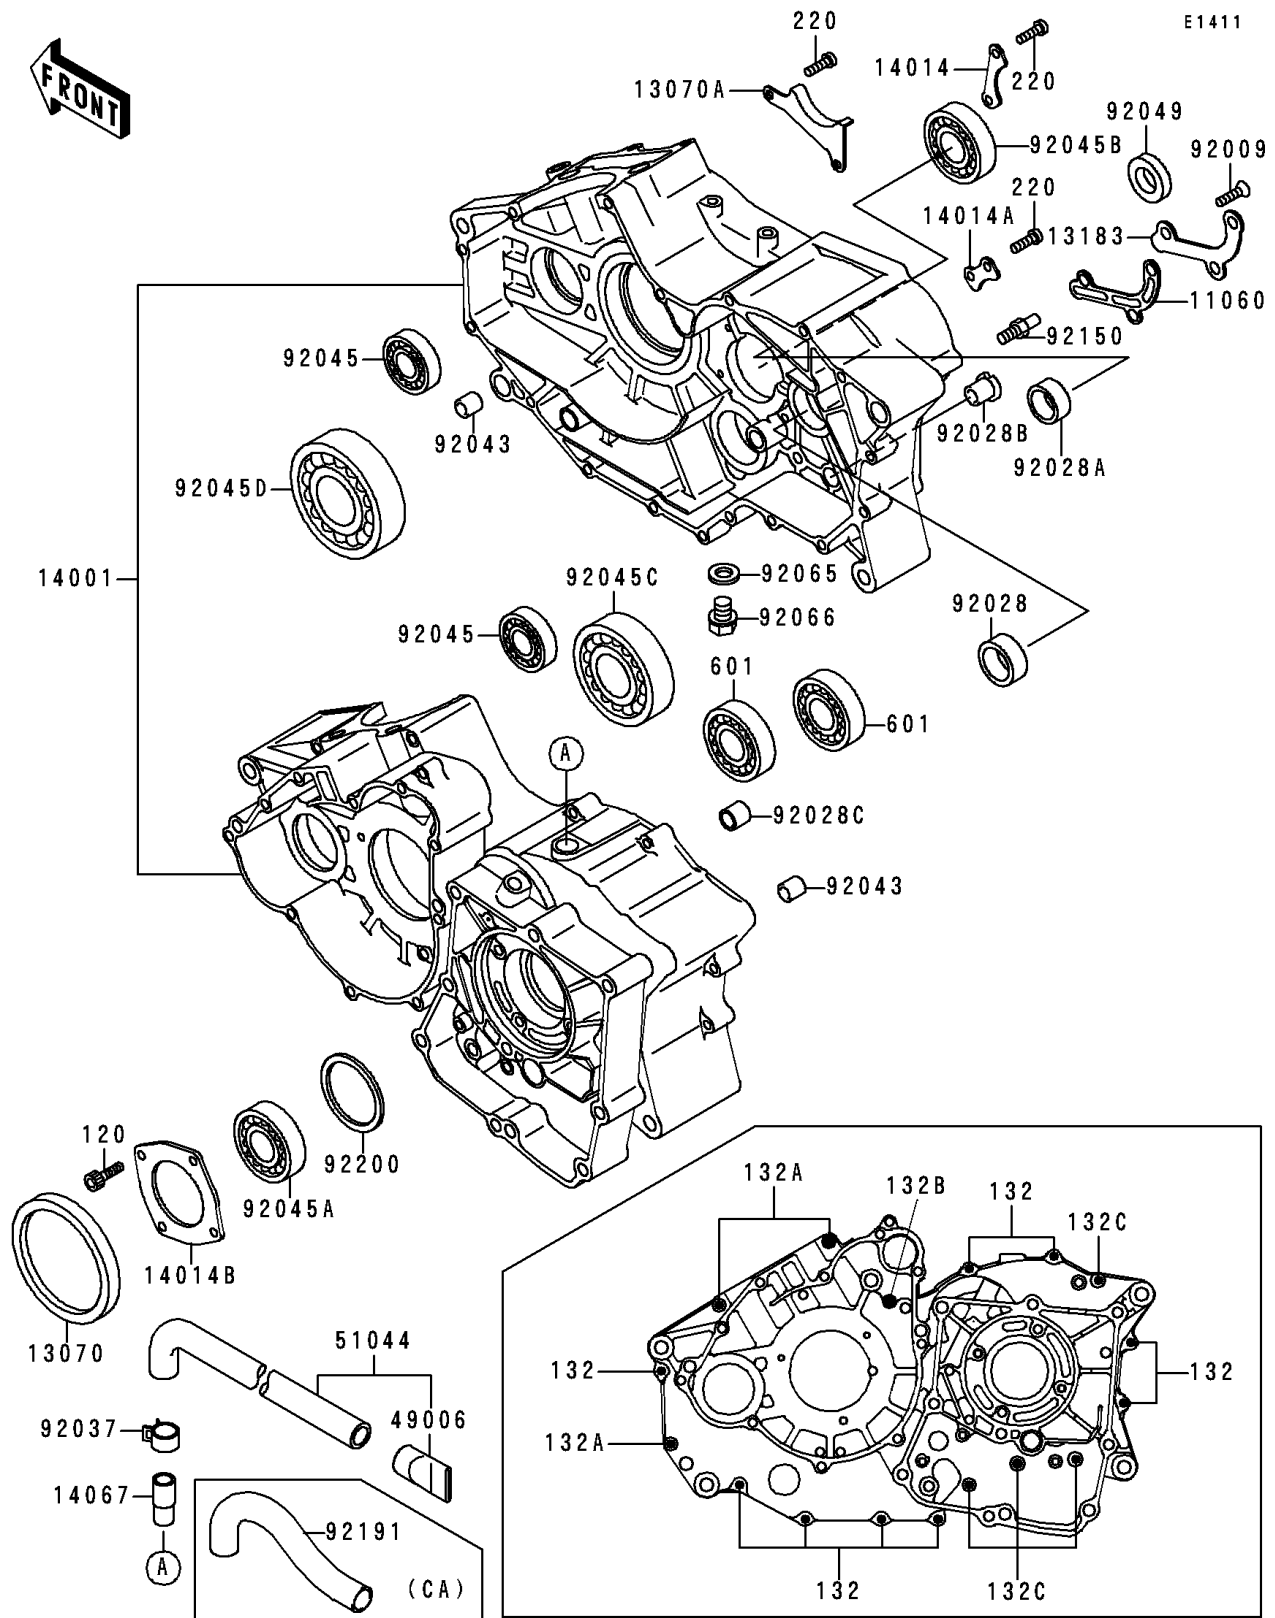

1997 Bayou 400 4X4 (Canada Only) PARTS DIAGRAM

Crankcase

1997 Bayou 400 4X4 (Canada Only) PARTS LIST

Crankcase

ITEM NAME	PART NUMBER	QUANTITY
BOLT-SOCKET,6X16 (Ref # 120)	120P0616	4
BOLT-FLANGED-SMALL (Ref # 132)	132Y0635	9
BOLT-FLANGED-SMALL (Ref # 132A)	132Y0675	3
BOLT-FLANGED-SMALL (Ref # 132B)	132Y0685	1
BOLT-FLANGED-SMALL (Ref # 132C)	132Y0695	4
SCREW-PAN-CROS,6X14 (Ref # 220)	220B0614	6
BEARING-BALL (Ref # 601)	601A6203Z	2
GASKET,OIL LINE (Ref # 11060)	11060-1710	1
GUIDE (Ref # 13070)	13070-1254	1
GUIDE,CHAIN (Ref # 13070A)	13070-1255	1
PLATE,OIL LINE (Ref # 13183)	13183-1725	1
SET-CRANKCASE (Ref # 14001)	14001-5344	1
PLATE-POSITION (Ref # 14014)	14014-1069	1
PLATE-POSITION (Ref # 14014A)	14014-1107	1
PLATE-POSITION (Ref # 14014B)	14014-1108	1
FITTING,BREATHER (Ref # 14067)	14067-006	1
BOOT (Ref # 49006)	49006-1199	1
TUBE-ASSY (Ref # 51044)	51044-1118	1
SCREW,6X14 (Ref # 92009)	92009-1349	3
BUSHING,26X35X14 (Ref # 92028)	92028-131	1
BUSHING,23X30X13 (Ref # 92028A)	92028-132	1
BUSHING (Ref # 92028B)	92028-1386	1
BUSHING,14X16X15 (Ref # 92028C)	92028-1505	1
CLAMP (Ref # 92037)	92037-1860	1
PIN,11.5X14X14 (Ref # 92043)	92043-1279	2
BEARING-BALL,TMB304CCM (Ref # 92045)	92045-1142	2
BEARING-BALL,6305RHR4SH2 (Ref # 92045A)	92045-1254	1
BEARING-BALL,63/22 (Ref # 92045B)	92045-1255	1
BEARING-BALL,6307SH2-9C4 (Ref # 92045C)	92045-1257	1

1997 Bayou 400 4X4 (Canada Only) PARTS LIST

Crankcase

ITEM NAME	PART NUMBER	QUANTITY
BEARING-BALL,6208RSH2-9C3 (Ref # 92045D)	92045-1258	1
SEAL-OIL,AC1013A1 (Ref # 92049)	92049-1393	1
GASKET,12X22X2,DRAIN PLUG (Ref # 92065)	92065-097	1
PLUG,OIL DRAIN,12X15 (Ref # 92066)	92066-1174	1
BOLT,RETURN SPRING (Ref # 92150)	92150-1467	1
WASHER,50X60.5X0.5 (Ref # 92200)	92200-1106	1