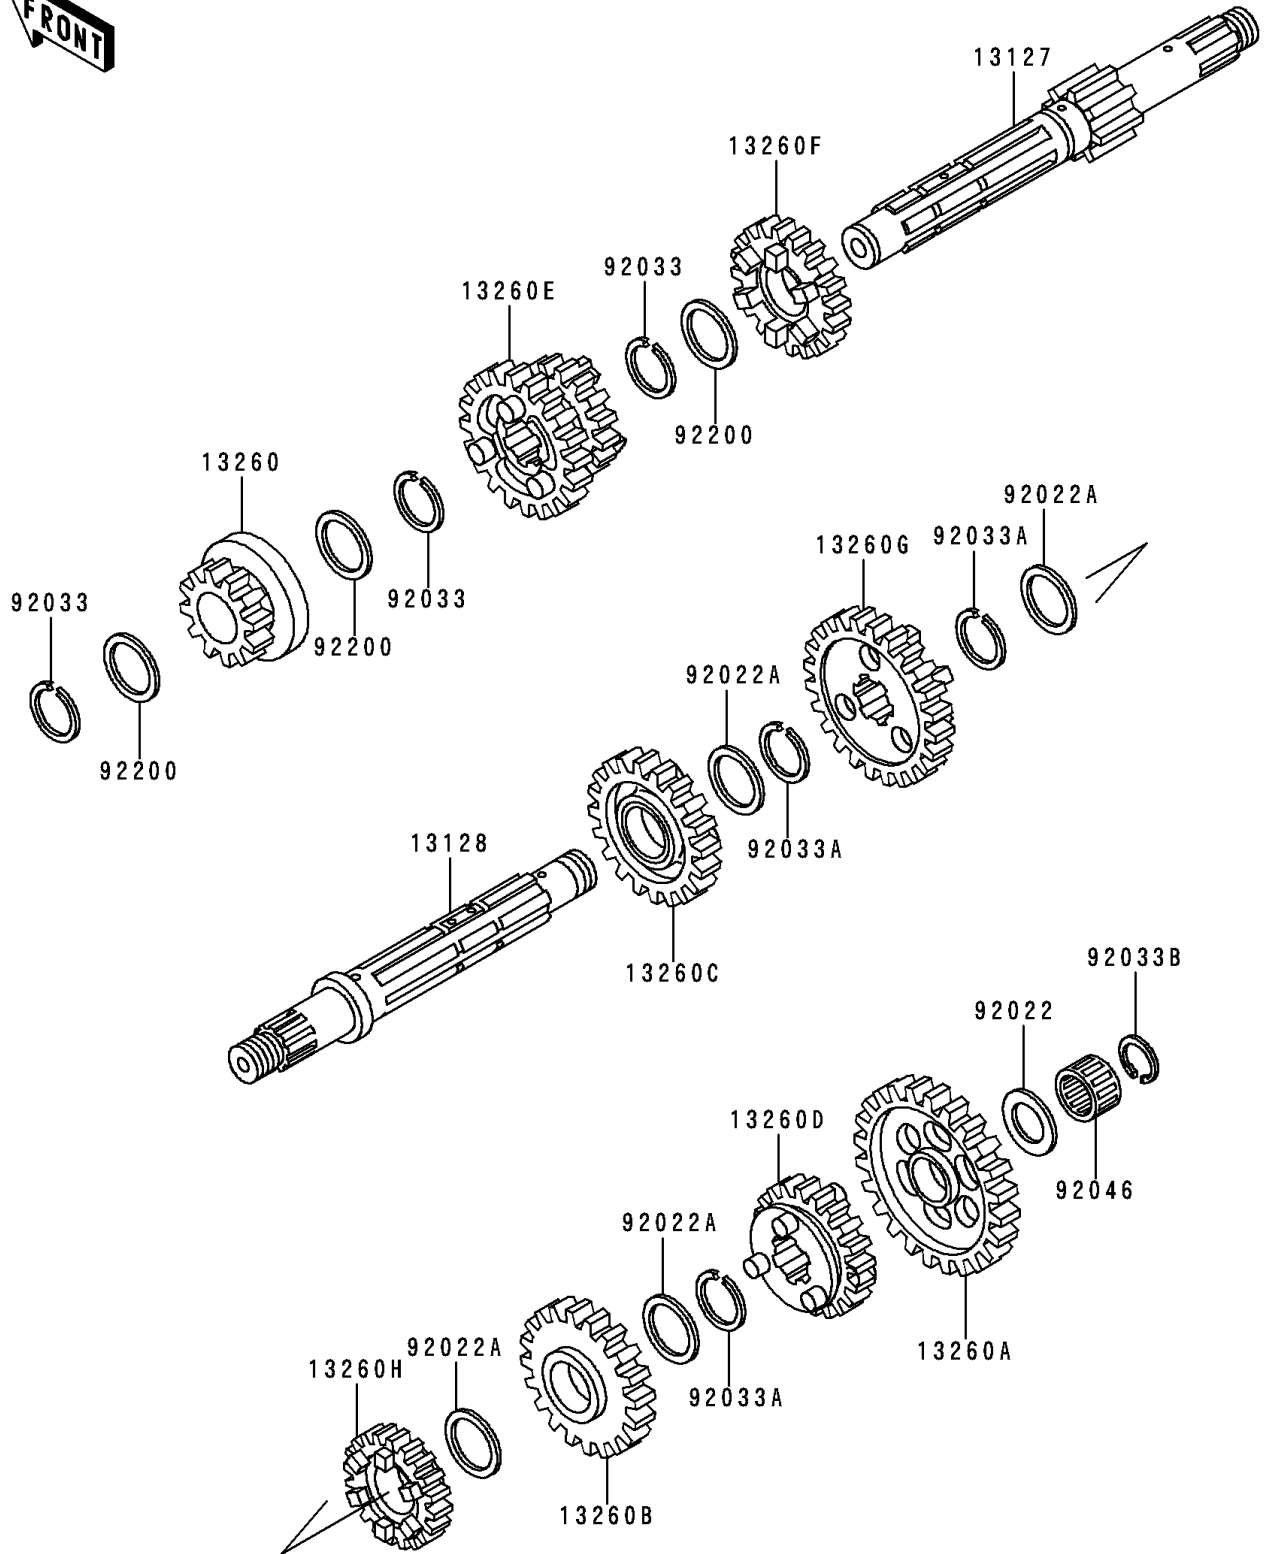

# 1997 Bayou 400 4X4 (Canada Only) PARTS DIAGRAM

Transmission

E1361

# 1997 Bayou 400 4X4 (Canada Only) PARTS LIST

## Transmission

| ITEM NAME                                  | PART NUMBER | QUANTITY |
|--|-------------|----------|
| SHAFT-TRANSMISSION INPUT,11T (Ref # 13127) | 13127-1211  | 1        |
| SHAFT-TRANSMISSION OUTPUT (Ref # 13128)    | 13128-1185  | 1        |
| GEAR,INPUT 2ND,16T (Ref # 13260)           | 13260-1211  | 1        |
| GEAR,OUTPUT LOW,42T (Ref # 13260A)         | 13260-1214  | 1        |
| GEAR,OUTPUT 3RD,32T (Ref # 13260B)         | 13260-1216  | 1        |
| GEAR,REVERSE,31T (Ref # 13260C)            | 13260-1219  | 1        |
| GEAR,OUTPUT 4TH,27T (Ref # 13260D)         | 13260-1449  | 1        |
| GEAR,INPUT 3RD&TOP,21T&34T (Ref # 13260E)  | 13260-1522  | 1        |
| GEAR,INPUT 4TH,26T (Ref # 13260F)          | 13260-1523  | 1        |
| GEAR,OUTPUT 2ND,36T (Ref # 13260G)         | 13260-1524  | 1        |
| GEAR,OUTPUT TOP,26T (Ref # 13260H)         | 13260-1525  | 1        |
| WASHER,20.5X30X1,STEEL (Ref # 92022)       | 92022-112   | 1        |
| WASHER,25.3X30X0.5 (Ref # 92022A)          | 92022-159   | 4        |
| RING-SNAP,20X25.5X1.2 (Ref # 92033)        | 92033-025   | 3        |
| RING-SNAP,24MM (Ref # 92033A)              | 92033-026   | 3        |
| RING-SNAP,18MM (Ref # 92033B)              | 92033-029   | 1        |
| BEARING-NEEDLE,KT202614 (Ref # 92046)      | 92046-1170  | 1        |
| WASHER,22.3X29X1.0 (Ref # 92200)           | 92200-1125  | 3        |