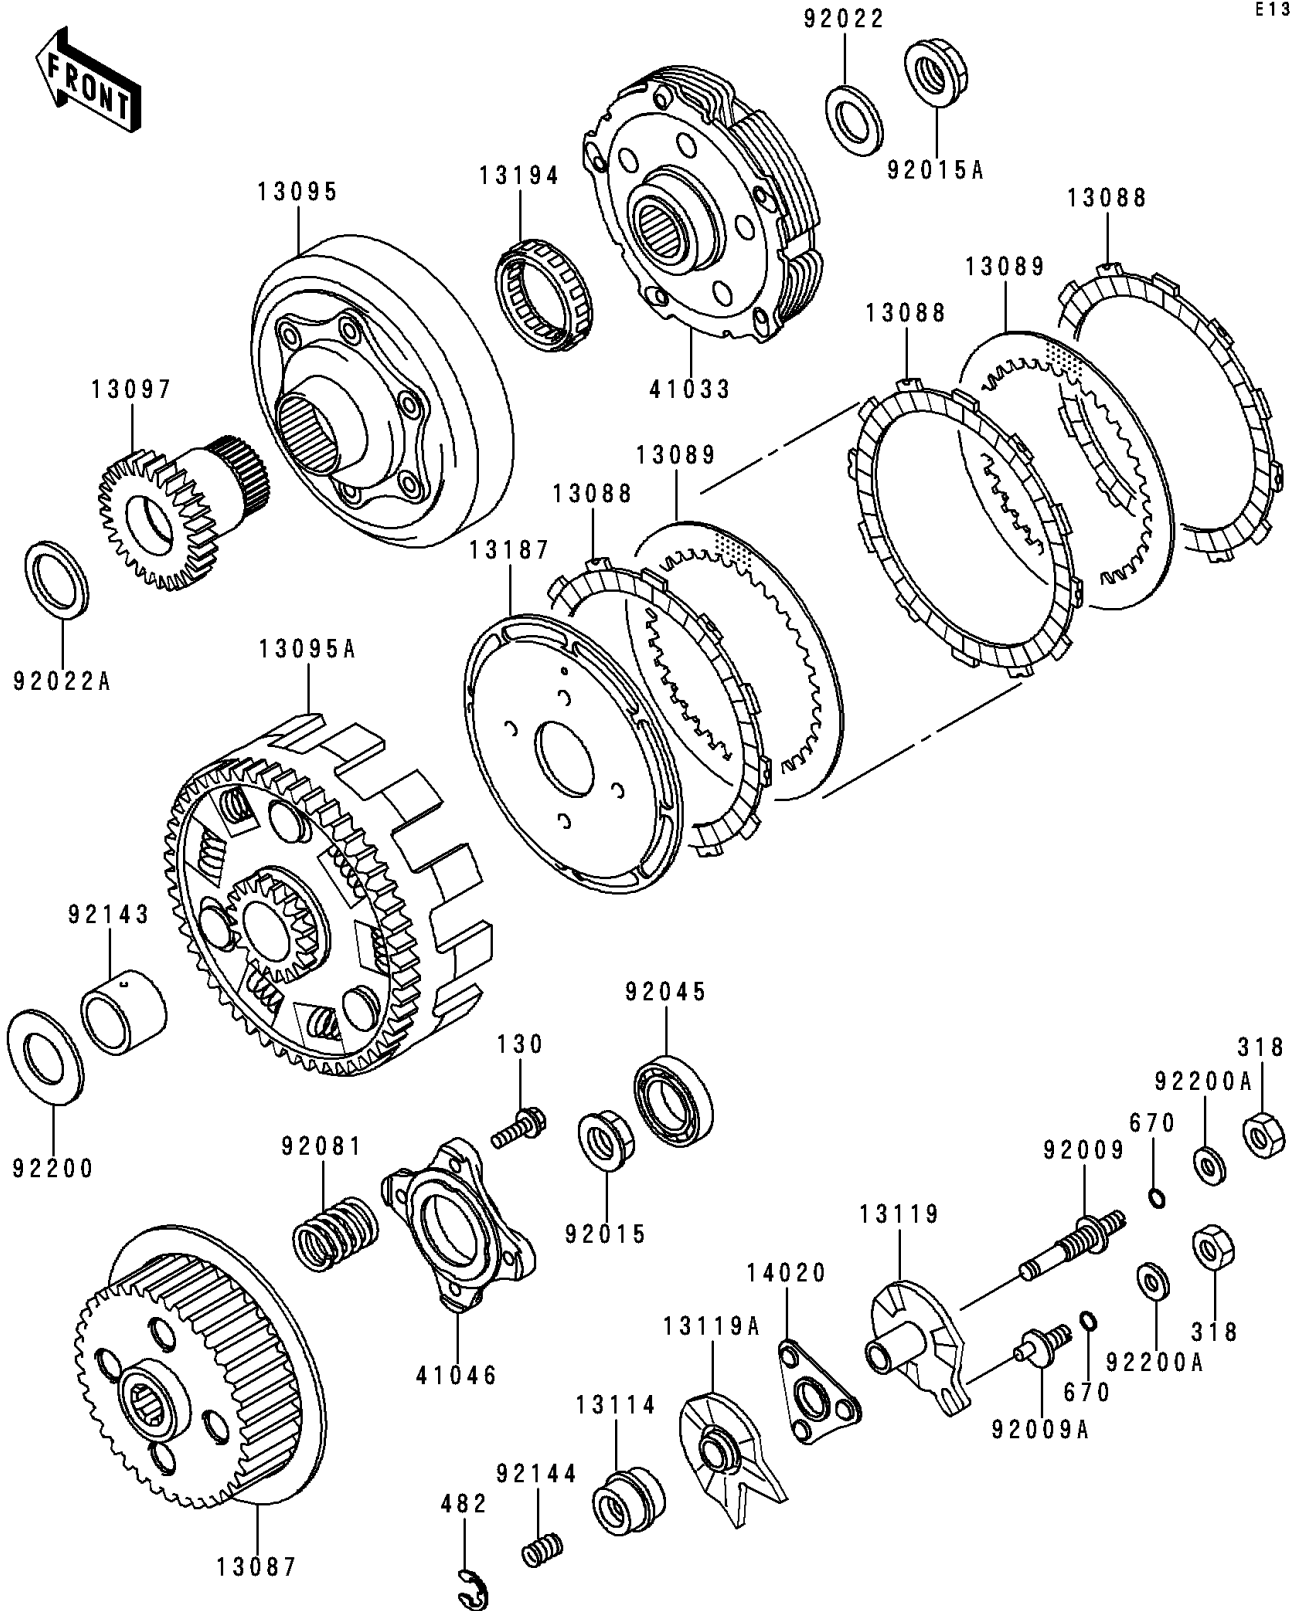

1997 Bayou 400 4X4 (Canada Only) PARTS DIAGRAM

Clutch

E1350

1997 Bayou 400 4X4 (Canada Only) PARTS LIST

Clutch

ITEM NAME	PART NUMBER	QUANTITY
BOLT-FLANGED,6X20 (Ref # 130)	130P0620	4
NUT-HEX-SMALL,8MM (Ref # 318)	318B0800	2
CIRCLIP-TYPE-E,7MM (Ref # 482)	482J7000	1
O RING,8MM (Ref # 670)	670B1508	2
HUB-CLUTCH (Ref # 13087)	13087-1142	1
PLATE-FRICTION (Ref # 13088)	13088-1091	6
PLATE-CLUTCH (Ref # 13089)	13089-1095	5
HOUSING-COMP-CLUTCH,FRONT (Ref # 13095)	13095-1242	1
HOUSING-COMP-CLUTCH (Ref # 13095A)	13095-1243	1
GEAR-PRIMARY SPUR,CLUTCH,29T (Ref # 13097)	13097-1273	1
PUSHER-CLUTCH (Ref # 13114)	13114-1060	1
CAM-RELEASE (Ref # 13119)	13119-1067	1
CAM-RELEASE (Ref # 13119A)	13119-1070	1
PLATE-CLUTCH OPERATING (Ref # 13187)	13187-1081	1
CLUTCH-ONEWAY (Ref # 13194)	13194-1093	1
RETAINER,CLUTCH RELEASE (Ref # 14020)	14020-1092	1
HUB-ASSY,CLUTCH (Ref # 41033)	41033-1931	1
HOUSING-BEARING (Ref # 41046)	41046-1063	1
SCREW (Ref # 92009)	92009-1525	1
SCREW (Ref # 92009A)	92009-1526	1
NUT (Ref # 92015)	92015-1581	1
NUT,20MM (Ref # 92015A)	92015-1880	1
WASHER,20.5X34X1.4 (Ref # 92022)	92022-168	1
WASHER,27.3X38X1.5 (Ref # 92022A)	92022-1683	1
BEARING-BALL,#6905 (Ref # 92045)	92045-036	1
SPRING,CLUTCH (Ref # 92081)	92081-1848	4
COLLAR,CLUTCH (Ref # 92143)	92143-1576	1
SPRING (Ref # 92144)	92144-1272	1
WASHER,22.2X34X4.5 (Ref # 92200)	92200-1136	1

1997 Bayou 400 4X4 (Canada Only) PARTS LIST

Clutch

ITEM NAME	PART NUMBER	QUANTITY
WASHER,8.5X18X2.3 (Ref # 92200A)	92200-1213	2