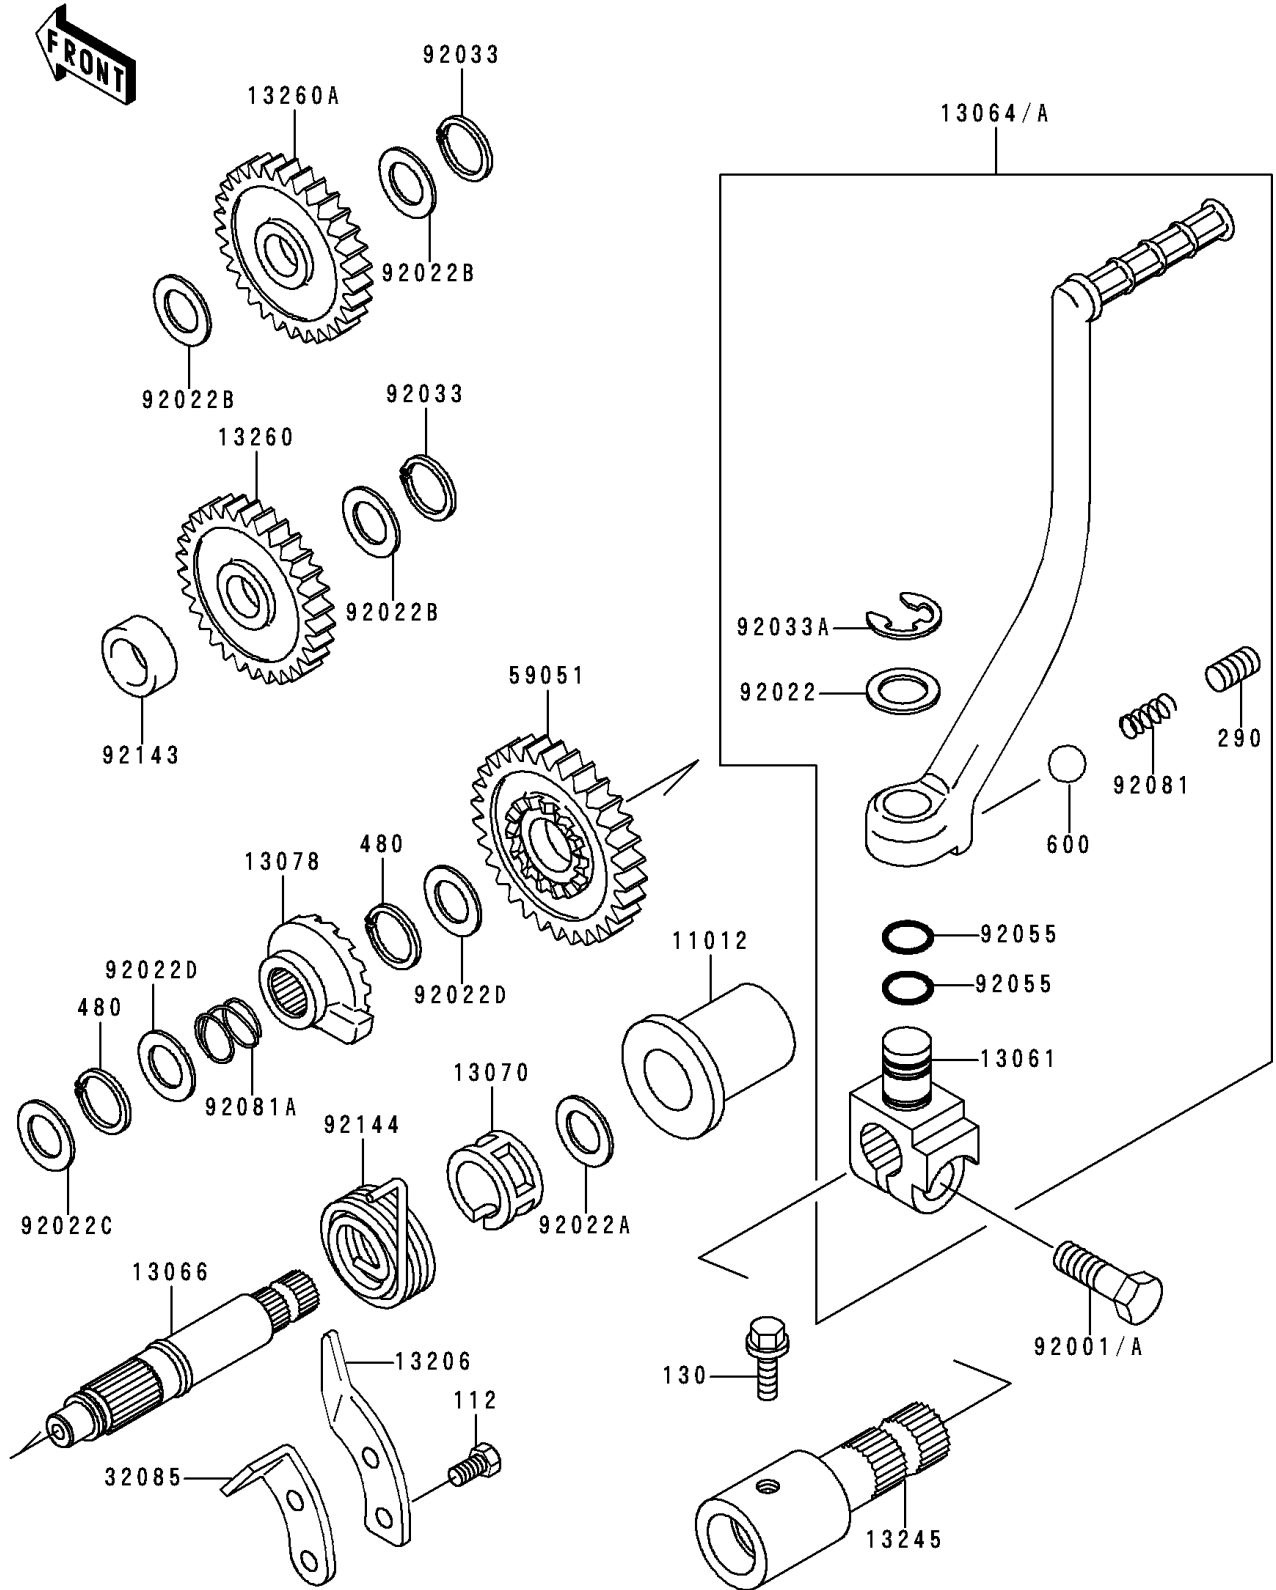

1997 Bayou 400 4X4 (Canada Only) PARTS DIAGRAM

Kickstarter Mechanism

E1340

1997 Bayou 400 4X4 (Canada Only) PARTS LIST

Kickstarter Mechanism

ITEM NAME	PART NUMBER	QUANTITY
BOLT-UPSET (Ref # 112)	112G0618	2
BOLT-FLANGED (Ref # 130)	130J0610	1
SCREW-SET-SOCKET,8X8 (Ref # 290)	290Q0808	1
CIRCLIP-TYPE-C,16MM (Ref # 480)	480J1600	2
BALL-STEEL,1/4" (Ref # 600)	600A0800	1
CAP,KICKSTARTER (Ref # 11012)	11012-1801	1
BOSS,KICK PEDAL (Ref # 13061)	13061-1189	1
LEVER-ASSY-KICK (Ref # 13064A)	13064-1127	1
SHAFT-KICK (Ref # 13066)	13066-1079	1
GUIDE,KICK SPRING (Ref # 13070)	13070-011	1
RATCHET (Ref # 13078)	13078-1053	1
GUIDE-KICK (Ref # 13206)	13206-1056	1
SHAFT-COMP-KICK (Ref # 13245)	13245-1051	1
GEAR,KICKSTARTER,IDLE,23T (Ref # 13260)	13260-1221	1
GEAR,KICKSTARTER,IDLE,29T (Ref # 13260A)	13260-1222	1
STOPPER (Ref # 32085)	32085-1237	1
GEAR-SPUR,KICKSTARTER,31T (Ref # 59051)	59051-1253	1
BOLT,8X28 (Ref # 92001A)	92001-1042	1
WASHER,15.2X20X1 (Ref # 92022)	92022-1019	1
WASHER,18.5X23X1.2 (Ref # 92022A)	92022-118	1
WASHER,17.3X22X0.5 (Ref # 92022B)	92022-1799	3
WASHER,12.3X20X0.5 (Ref # 92022C)	92022-269	1
WASHER,16.8X22X0.5 (Ref # 92022D)	92022-315	2
RING-SNAP (Ref # 92033)	92033-032	2
RING-SNAP,10MM (Ref # 92033A)	92033-1166	1
RING-O,10X1.5 (Ref # 92055)	92055-061	2
SPRING,KICK PEDAL (Ref # 92081)	92081-020	1
SPRING,RATCHET (Ref # 92081A)	92081-122	1
COLLAR,17X23X5 (Ref # 92143)	92143-1525	1

1997 Bayou 400 4X4 (Canada Only) PARTS LIST

Kickstarter Mechanism

ITEM NAME	PART NUMBER	QUANTITY
SPRING,KICKSTARTER (Ref # 92144)	92144-1001	1
LEVER-ASSY-KICK (Ref # 13064)	13064-1127	1
BOLT,8X28 (Ref # 92001)	92001-1042	1