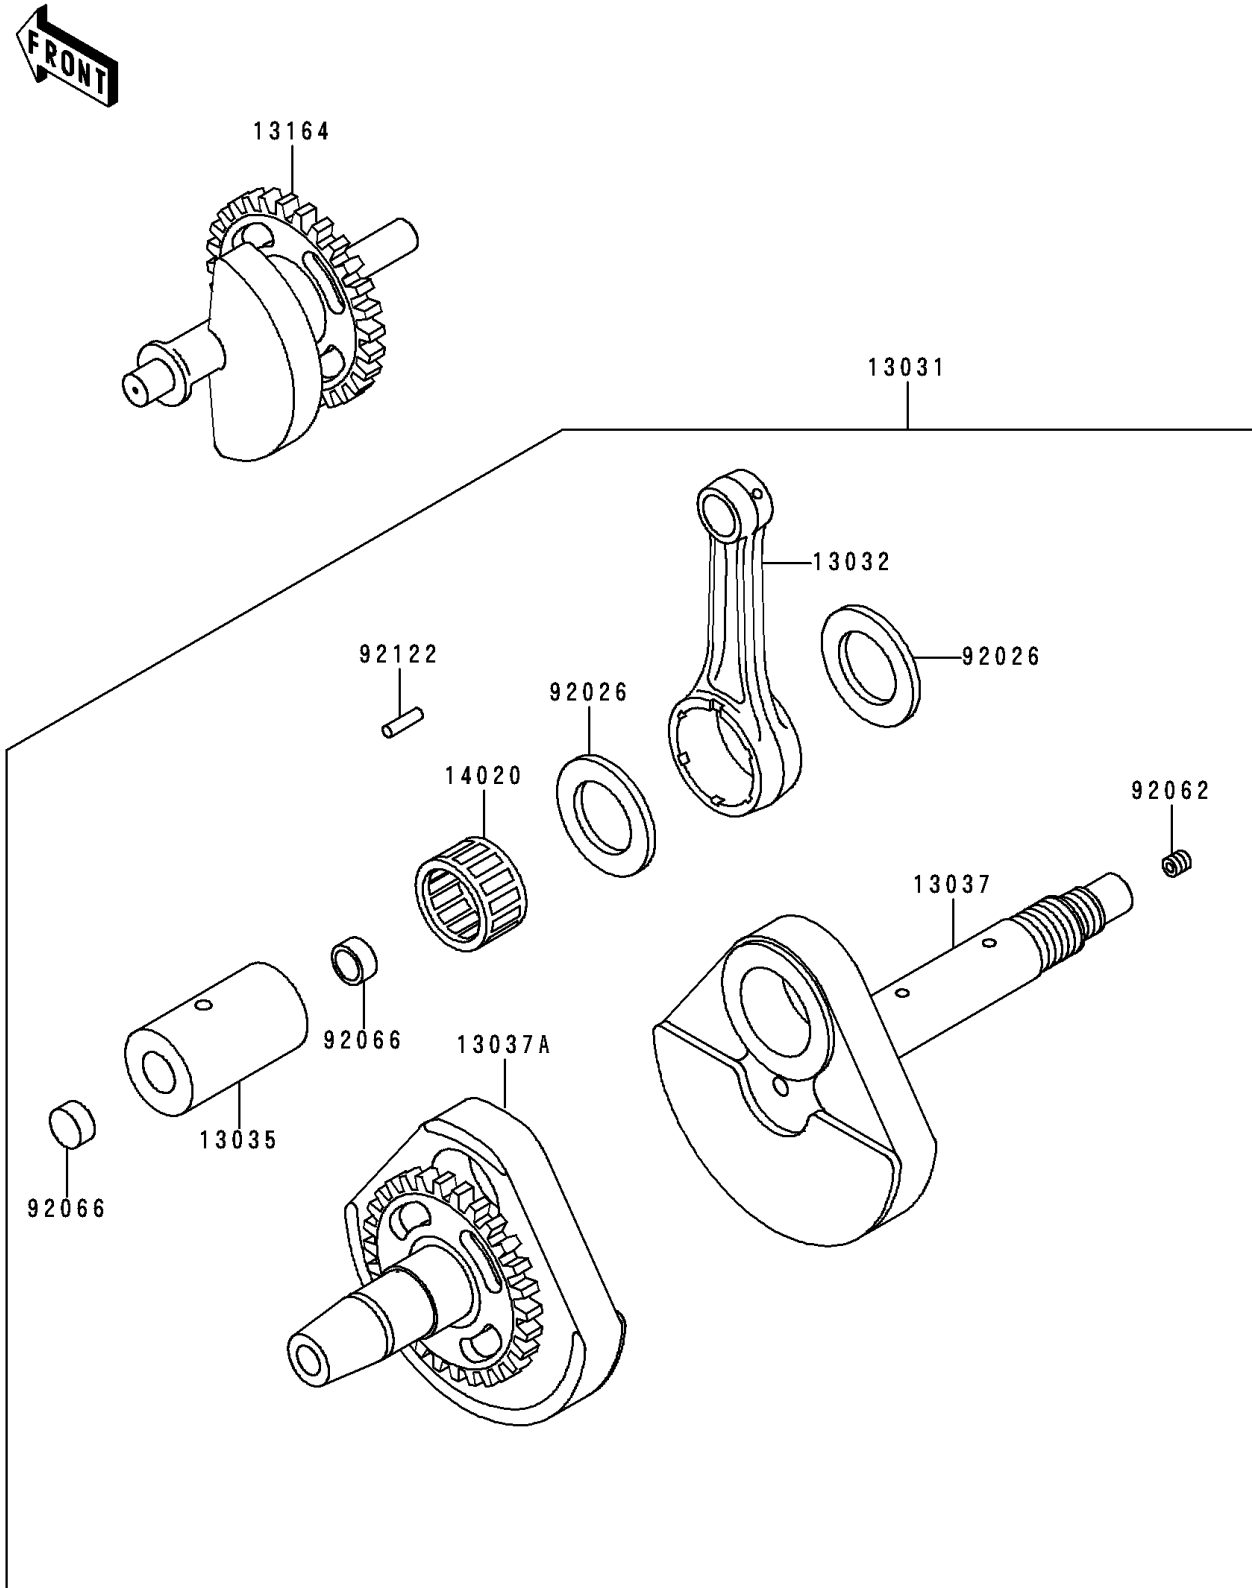

1997 Bayou 400 4X4 (Canada Only) PARTS DIAGRAM

Crankshaft

E1321

1997 Bayou 400 4X4 (Canada Only) PARTS LIST

Crankshaft

ITEM NAME	PART NUMBER	QUANTITY
CRANKSHAFT-COMP (Ref # 13031)	13031-1364	1
ROD-CONNECTING (Ref # 13032)	13032-1180	1
PIN-CRANK (Ref # 13035)	13035-1078	1
CRANKSHAFT,RH (Ref # 13037)	13037-1464	1
CRANKSHAFT,LH (Ref # 13037A)	13037-5081	1
BALANCER-COMP (Ref # 13164)	13164-1006	1
RETAINER (Ref # 14020)	14020-1094	1
SPACER,38X58X1.5 (Ref # 92026)	92026-1204	2
NOZZLE,8X8,SILVER (Ref # 92062)	92062-1082	1
PLUG (Ref # 92066)	92066-1154	2
ROLLER,B6 (Ref # 92122)	92122-1163	19