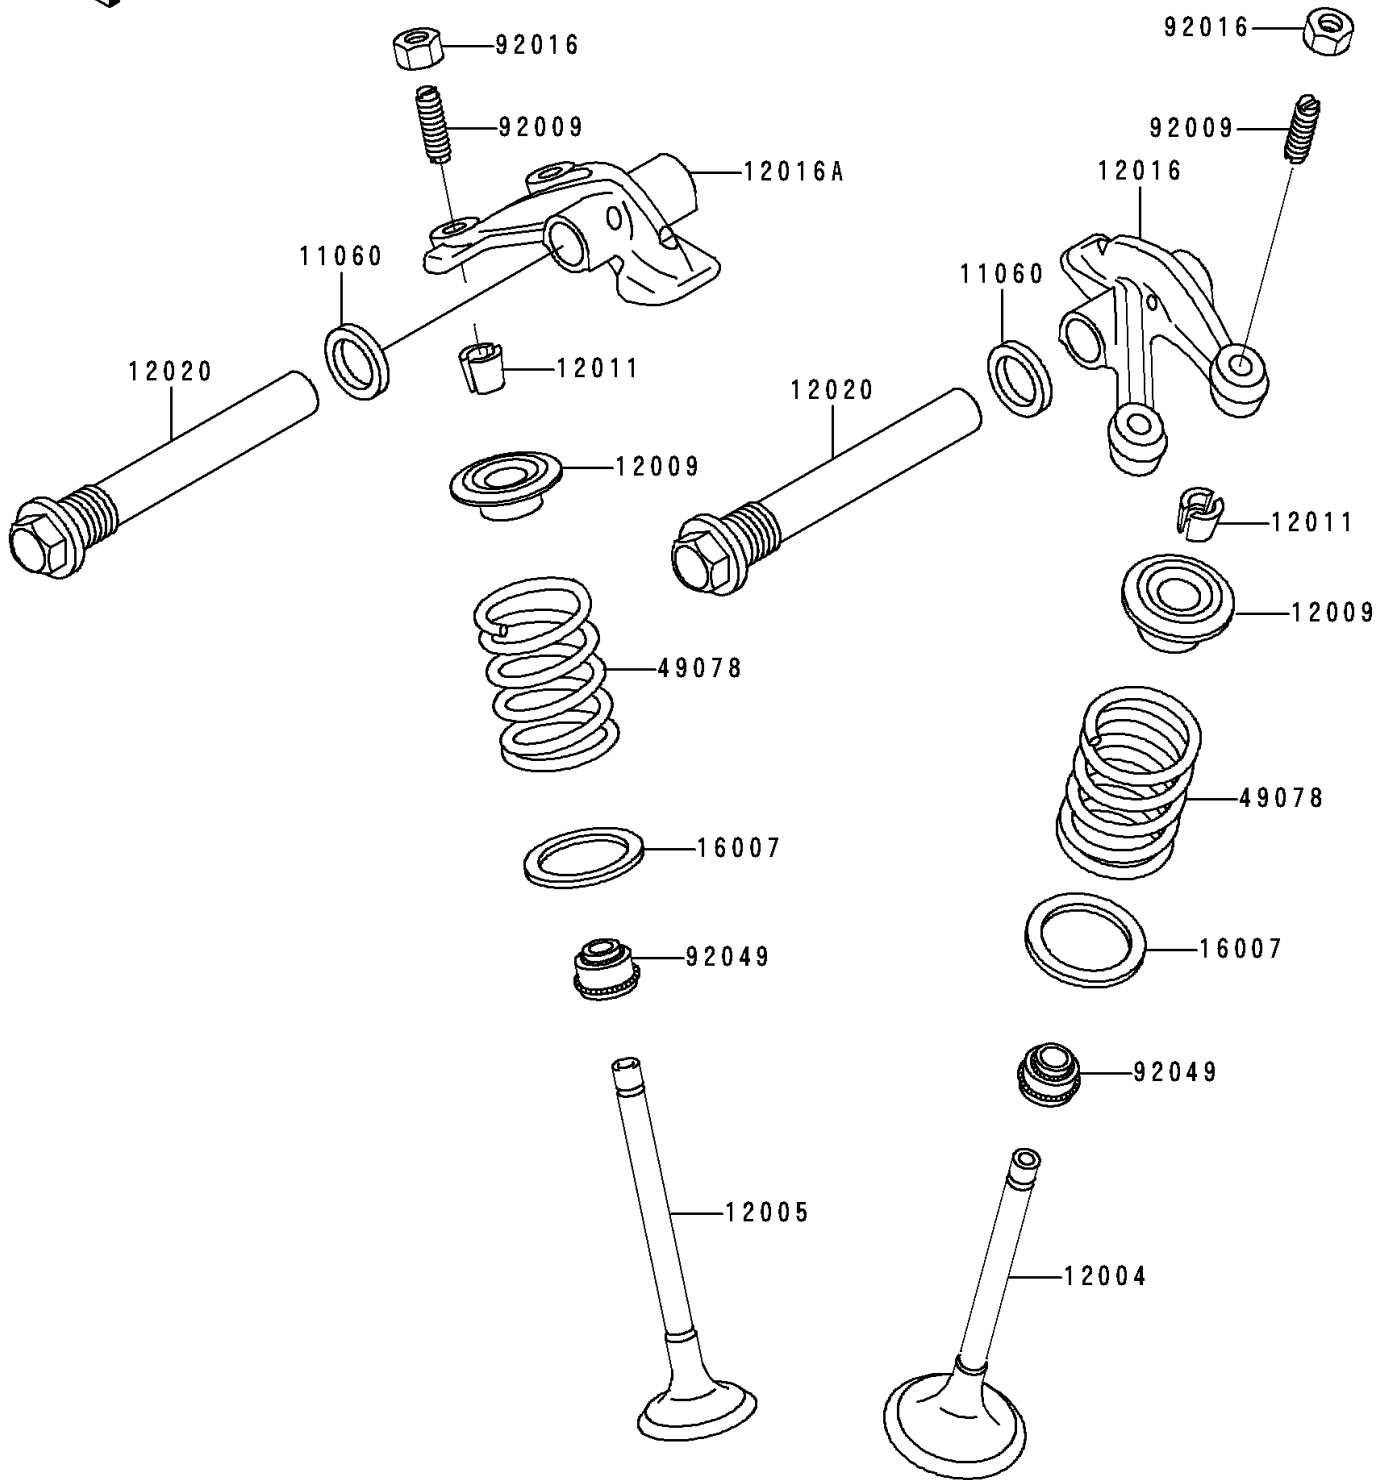

1997 Bayou 400 4X4 (Canada Only) PARTS DIAGRAM

Valve(s)

E1210

1997 Bayou 400 4X4 (Canada Only) PARTS LIST

Valve(s)

ITEM NAME	PART NUMBER	QUANTITY
GASKET,ROCKER SHAFT (Ref # 11060)	11060-1287	2
VALVE-INTAKE (Ref # 12004)	12004-1106	2
VALVE-EXHAUST (Ref # 12005)	12005-1189	2
RETAINER-VALVE SPRING (Ref # 12009)	12009-1054	4
COLLET (Ref # 12011)	12011-1003	8
ARM-ROCKER,INTAKE (Ref # 12016)	12016-1089	1
ARM-ROCKER,EXHAUST (Ref # 12016A)	12016-1090	1
SHAFT-ROCKER (Ref # 12020)	12020-1067	2
SEAT-SPRING,17.5X23.8X0.5 (Ref # 16007)	16007-1178	4
SPRING-ENGINE VALVE (Ref # 49078)	49078-1073	4
SCREW,6MM (Ref # 92009)	92009-1032	4
NUT,6MM (Ref # 92016)	92016-061	4
SEAL-OIL,RVC2-5.5X8.5X8.3 (Ref # 92049)	92049-1062	4