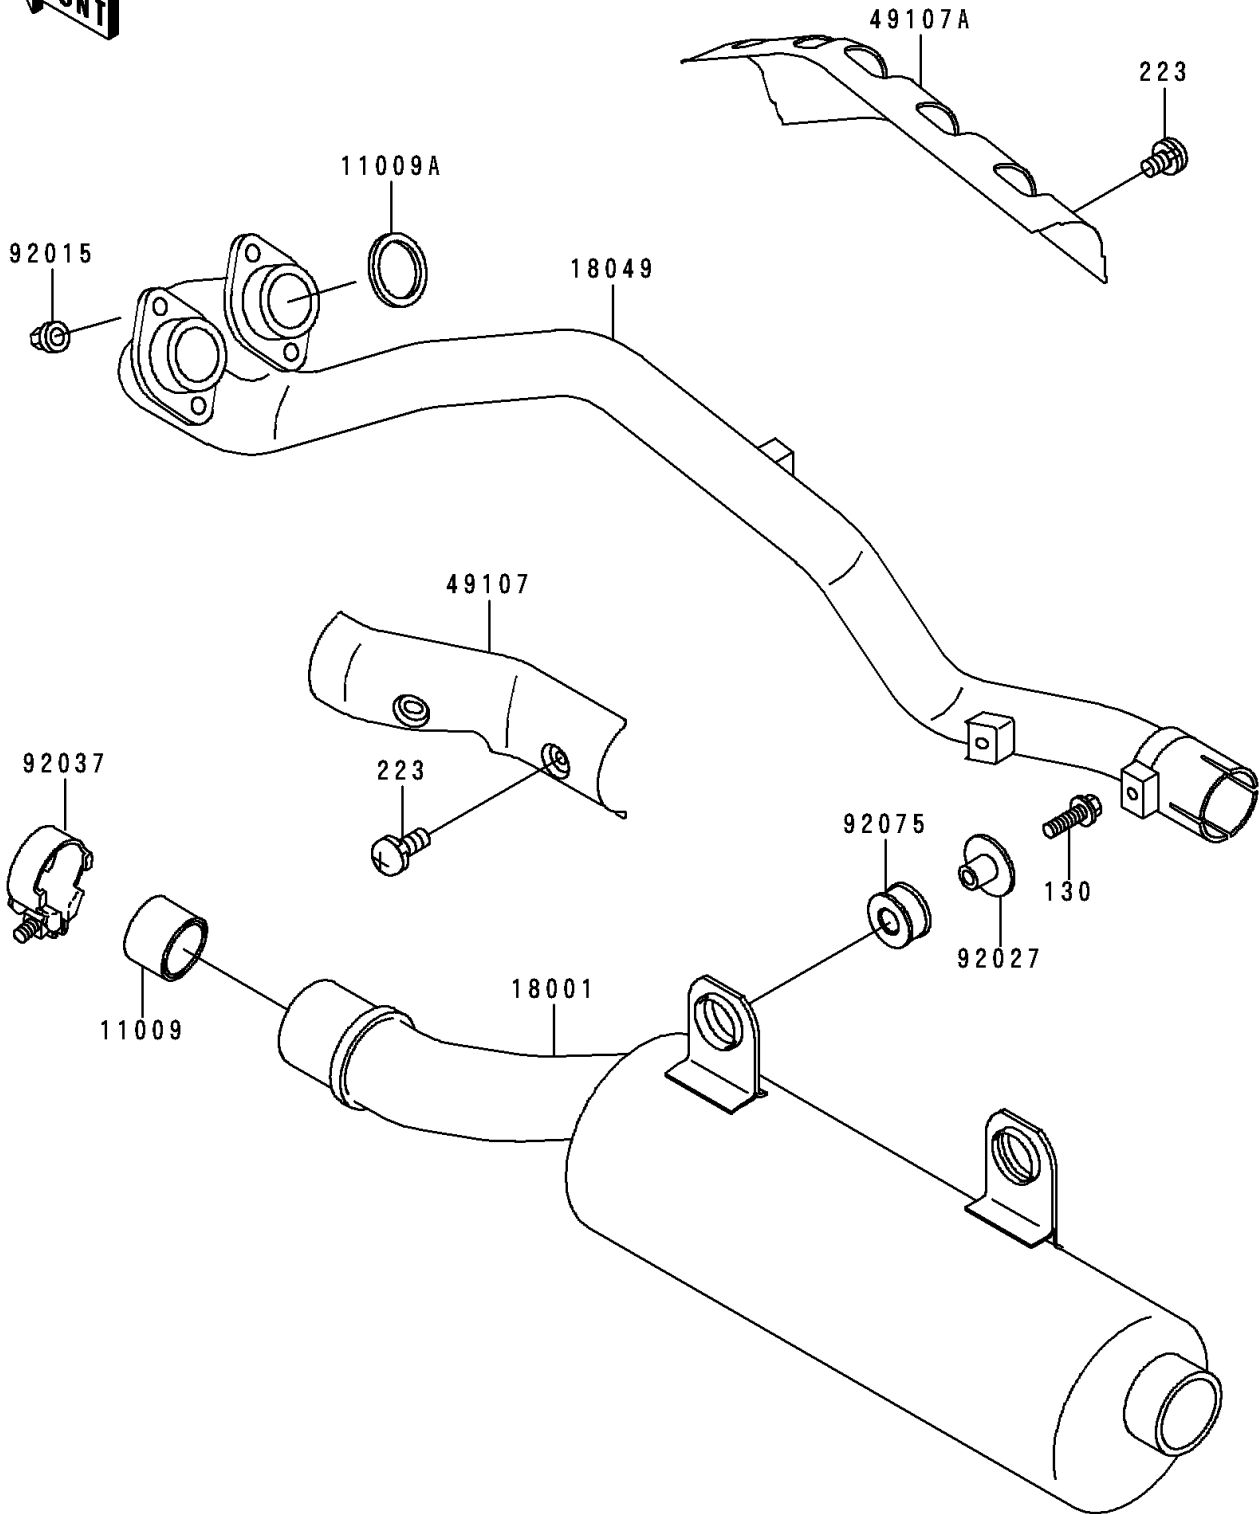

1997 Bayou 400 4X4 (Canada Only) PARTS DIAGRAM

Muffler(s)

E1140

1997 Bayou 400 4X4 (Canada Only) PARTS LIST

Muffler(s)

ITEM NAME	PART NUMBER	QUANTITY
BOLT-FLANGED,8X30 (Ref # 130)	130J0830	2
SCREW-PAN-WS-CROS (Ref # 223)	223C0610	4
GASKET,EXHAUST PIPE CONNECTING (Ref # 11009)	11009-1667	1
GASKET,EXHAUST PIPE HOLDER (Ref # 11009A)	11009-1866	2
MUFFLER (Ref # 18001)	18001-1895	1
PIPE-EXHAUST (Ref # 18049)	18049-1580	1
COVER-EXHAUST PIPE,RR (Ref # 49107)	49107-1087	1
COVER-EXHAUST PIPE,FR (Ref # 49107A)	49107-1088	1
NUT,8MM (Ref # 92015)	92015-1402	4
COLLAR,MUFFLER (Ref # 92027)	92027-1981	2
CLAMP,42MM (Ref # 92037)	92037-1349	1
DAMPER,MUFFLER (Ref # 92075)	92075-1809	2